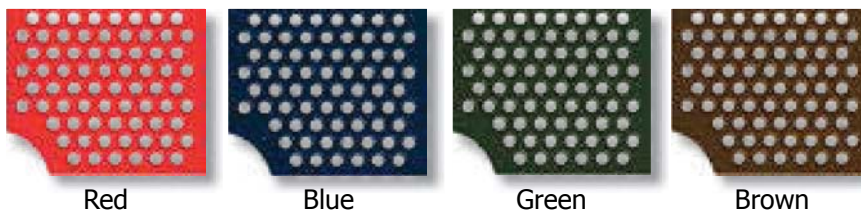

CODE	PRICE
#1001-2	\$479
#1006-2	\$235
#1005-2	\$235

#1001-2

#1006-2

#1005-2

DAZZLING COLORS!

Rotomolded Plastic

Fuchsia

Blue

Sky Blue

Tan

Red

Green

Orange

White

Purple

Spring
Green

Light
Yellow

Light
Brown

Burgundy

Teal

Yellow

Gray

HDPE Panel

Powder Coated Finish

*Indicates colors that are 30% gloss. All other colors are 90% gloss.

Decks, Stairs and Bridges

Note: Due to printing process, colors shown may vary from actual products, please contact your dealer for color samples.