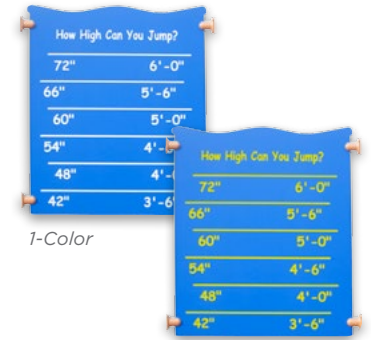

Panel Colors

Available in 1- and 2-color options