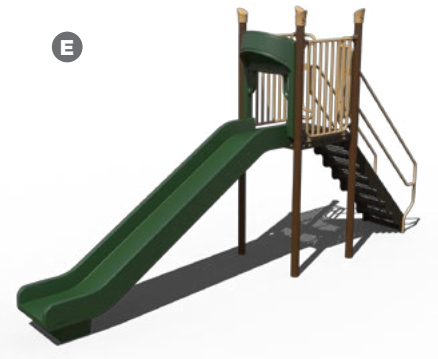

• Add-A-Bay: 90015391XX
Use Zone: Add 11' x 32'
Sale Price: \$387 Reg.: \$553

STARTING AT

\$2,150

REG. \$3,308

A Triple Rail

Available deck heights:
36", 48", and 60"

B 90° Curve

Available deck heights:
36" and 48"

C Wave

Available deck heights:
48", 60", and 72"

D Open Spiral

Available deck heights:
72"

E Double Wall

Available deck heights:
36", 48", and 60"

F Double Wide

Available deck heights:
36"