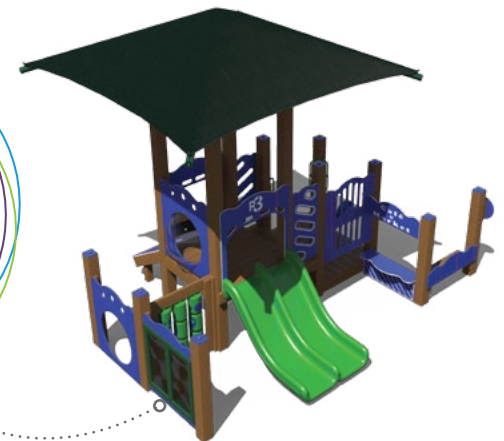

SCAN OR CLICK HERE!
to learn more

R3-20125-1 **SAVE $5,516!**

MIRROR PANEL