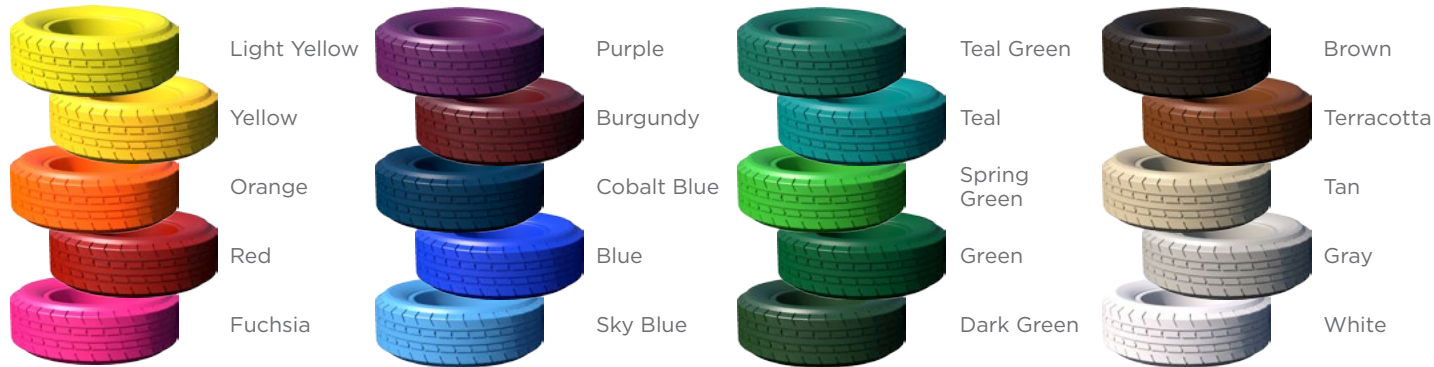

Choose from these great colors to receive an **additional 5% off your purchase!** Hurry! Supplies are limited.

1-Color Panel Colors

-  Tan/White/Tan
-  Yellow/White /Yellow
-  Orange/White/Orange
-  Burgundy/White/Burgundy
-  Purple/White/Purple
-  Teal/White/Teal

Powder Coat/Metal Colors

- | | | |
|---|---|---|
|  Brite Red |  Tudor Brown |  Light Stone |
|  Evergreen |  Mansard Brown |  Clay |
|  Hartford Green |  Litchfield Brown |  Ash Gray |
|  Forest Green |  Patrician Bronze |  Silver Metallic |
|  Litchfield Teal |  Adobe Tan |  Charcoal |
|  Regal Blue |  Surrey Beige |  Truck Black |
|  Brandywine |  Ivory |  Regal White |

Additional 5% is first come, first serve and will not be extended once color stock is no longer available. Discount does not apply to site amenities.

Standard Color Options

Roto-Molded Plastic

Panel Colors