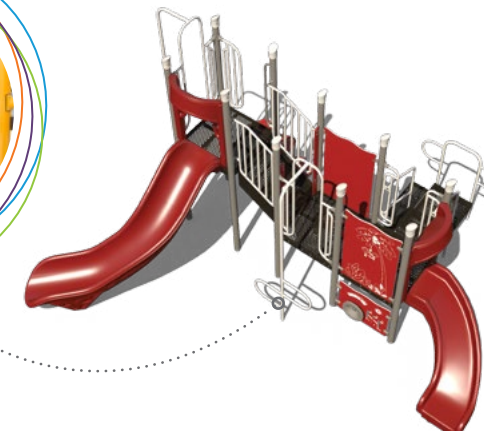

Ages 5-12

SCAN OR CLICK HERE!
to learn more

TREE CLIMBER

PS3-32599 **SAVE \$5,958!**

Capacity	Structure Size	Use Zone	Fall Height	Timber Count	ADA
21-26	20' x 17'	32' x 29'	5'	26	✓

Sale Ends March 11, 2016