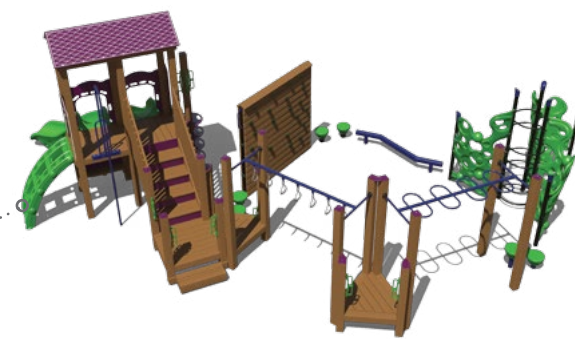

Sale Ends March 11, 2016

SALE PRICE

\$24,294

REG. \$37,376

FEATURED IN:

Outer Space
with cedar recycled
decks and posts

Ages 5-12

CHAIN LINK CLIMBER