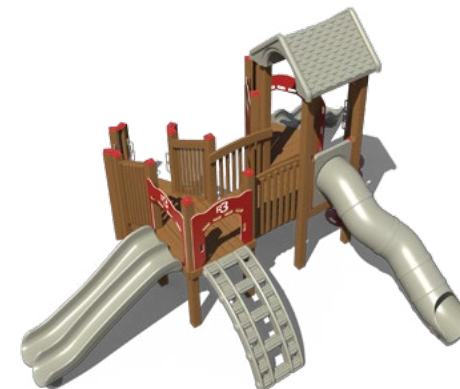

SALE PRICE

$15,022

REG. $23,111

FEATURED IN:

Hot Rod
with cedar recycled
decks and posts

Ages 5-12

WAVE SLIDE

SCAN OR CLICK HERE!
to learn more

R3-20185 **SAVE $8,089!**

Capacity	Structure Size	Use Zone	Fall Height	Timber Count	ADA
16-21	21' x 27'	33' x 39'	5'	31	✓

Sale Ends March 11, 2016