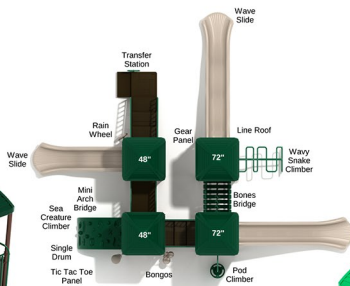

PRIMARY

NEUTRAL

Brooks Towers

SKU: PKP019
 Safety Zone: 39' 4" x 33' 11"
 Age Range: 5 - 12 years
 Post Size: 3.5 inch
 Child Capacity: 42 - 48
 Fall Height: 72"

\$20,874.00

NEUTRAL

PRIMARY

Figgs Landing