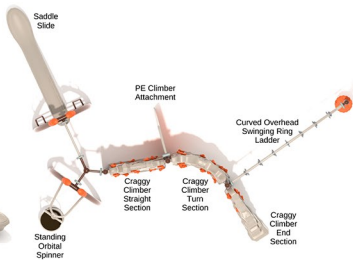

GET PHYSICAL PLAY SYSTEMS

107

Distributed by: Efficient Amenities

EFFICIENT AMENITIES

Call Us Today.

(855) 884-8387

Timms Hill

SKU: PGP017
 Safety Zone: 28' 4" x 36' 9"
 Age Range: 5 - 12 years