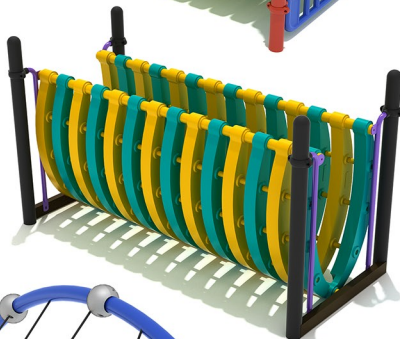

Floating Tunnel Bridge

SKU: PFS045

Safety Zone: 20' x 30'

Age Range: 5 - 12 years

$8,958.00