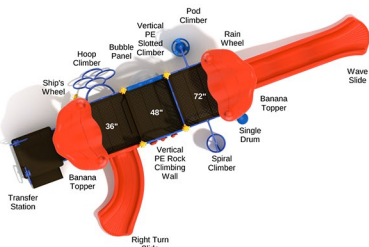

SKU: PKP121

Safety Zone: 27' 5" x 36' 9"

Age Range: 5 - 12 years

\$13,192.00

Post Size: 3.5 inch

Child Capacity: 35 - 41

Fall Height: 84"

Defuniak Springs