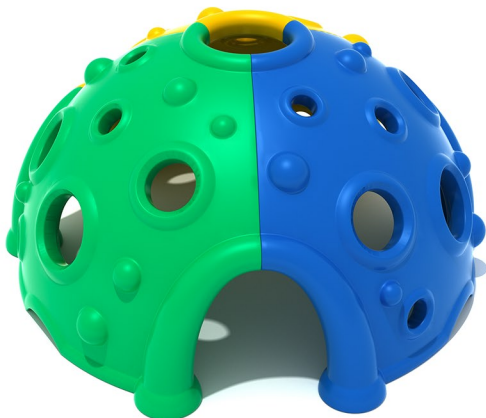

EFFICIENT
AMENITIES

Call Us Today

(855) 884-8387

Logan's Dome

SKU: PFS012

Safety Zone: 21' x 21'

Age Range: 5 - 12 years

\$2,992.00