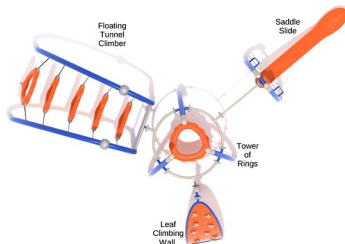

Conejos Peak

SKU: PGP019
Safety Zone: 37' 10" x 32' 9"
Age Range: 5 - 12 years

Post Size: 4.5 inch
Child Capacity: 7 - 14
Fall Height: 96"

$12,946.00