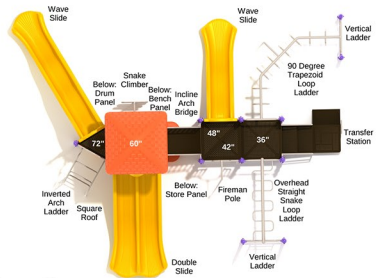

Safety Zone: 35' 3" x 32' 9"

Age Range: 2 - 12 years

\$17,342.00

Post Size: 3.5 inch

Child Capacity: 38 - 44

Fall Height: 60"

Gainesville

SKU: PKP240