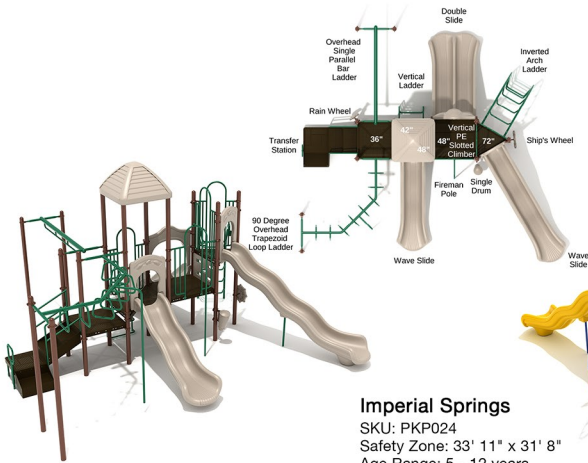

(855) 884-8387

PRIMARY

Ditch Plains

SKU: PKP010
 Safety Zone: 34' 11" x 27' 1"
 Age Range: 2 - 12 years
 Post Size: 3.5 inch
 Child Capacity: 36 - 42
 Fall Height: 60"
\$13,460.00

NEUTRAL

NEUTRAL

Peak District

SKU: PKP020
 Safety Zone: 31' 11" x 29'
 Age Range: 5 - 12 years
 Post Size: 3.5 inch
 Child Capacity: 28 - 32
 Fall Height: 90"

\$13,442.00

PRIMARY

NEUTRAL

Imperial Springs

SKU: PKP024

Safety Zone: 33' 11" x 31' 8"

Age Range: 5 - 12 years

Post Size: 3.5 inch

Child Capacity: 36 - 42

Fall Height: 84"

\$14,626.00

PRIMARY

PRIMARY

Keystone Crossing