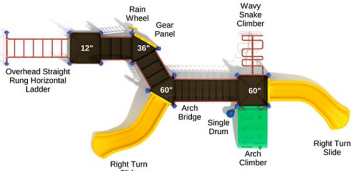

SKU: PKP122

Safety Zone: 26' x 31' 4"

Age Range: 5 - 12 years

\$13,866.00

Post Size: 3.5 inch
Child Capacity: 33 - 38
Fall Height: 96"

Greensboro

SKU: PKP185
 Safety Zone: 24' x 44' 8"
 Age Range: 5 - 12 years
\$13,880.00