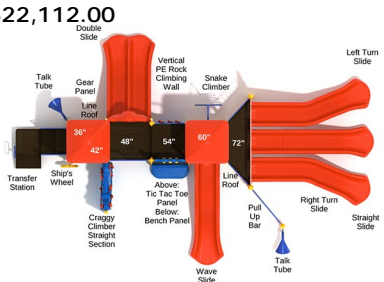

Lancaster

SKU: PKP250

Safety Zone: 31' 6" x 42' 11"

Age Range: 5 - 12 years

$22,330.00

Post Size: 3.5 inch

Child Capacity: 53 - 61

Fall Height: 90"