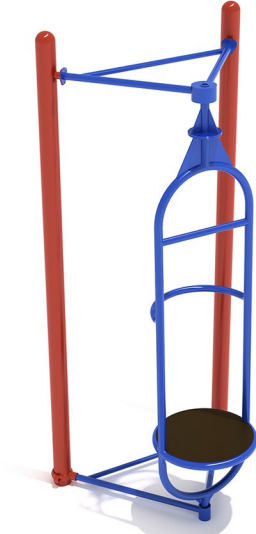

Hold N Spin

SKU: PFS020
 Safety Zone: 17' 3" x 17' 3"
 Age Range: 5 - 12 years
\$1,570.00

Whizzy Dizzy

SKU: PFS021
 Safety Zone: 13' 3" x 13' 3"
 Age Range: 2 - 12 years
\$618.00

Stand N Spin

SKU: PFS038
 Safety Zone: 16' 1" x 16' 4"
 Age Range: 2 - 12 years
\$1,850.00