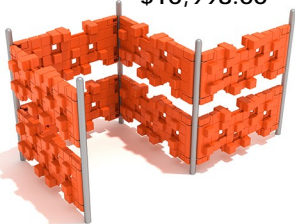

Pixel Fence

SKU: PPX004
Safety Zone: 25' 1" x 19' 2"
Age Range: 5 - 12 years

$8,554.00