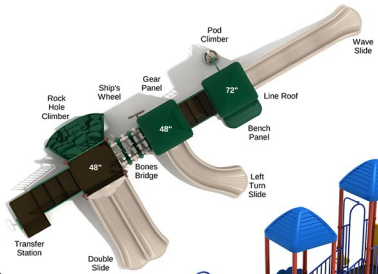

Ladera Heights

SKU: PKP021
Safety Zone: 25' 3" x 44' 4"
Age Range: 5 - 12 years
Post Size: 3.5 inch
Child Capacity: 29 - 34
Fall Height: 72"

NEUTRAL

PRIMARY

$14,566.00