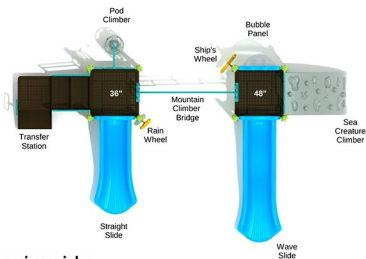

SKU: PKP204

Safety Zone: 20' x 25' 11"

Age Range: 2 - 5 years

Post Size: 3.5 inch

Child Capacity: 12 - 14

Fall Height: 36"

\$9,198.00

Morningside