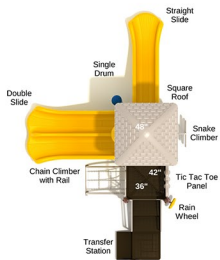

SKU: PKP231

Safety Zone: 26' 5" x 32' 6"

Age Range: 5 - 12 years

\$9,224.00

Post Size: 3.5 inch

Child Capacity: 23 - 27

Fall Height: 48"

Menomonee Falls