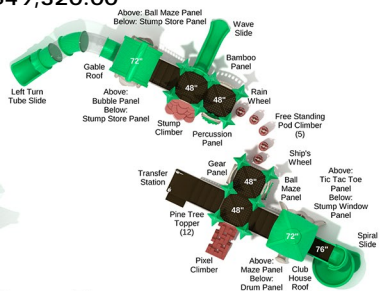

Platypus Plunge

SKU: PTH013

Safety Zone: 40' 1" x 60' 6"

Age Range: 5 - 12 years

$49,996.00

Post Size: 5 inch

Child Capacity: 64 - 70

Fall Height: 76"