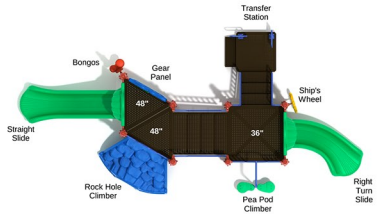

\$10,722.00

MAXIMUM PLAY SYSTEMS

79

Distributed by: Efficient Amenities

EFFICIENT AMENITIES

Call Us Today

(855) 884-8387

Blackburn