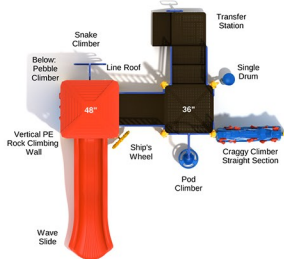

Wilmington

SKU: PKP218
Safety Zone: 27' 3" x 25'
Age Range: 5 - 12 years
$10,874.00

Post Size: 3.5 inch
Child Capacity: 27 - 32
Fall Height: 90"