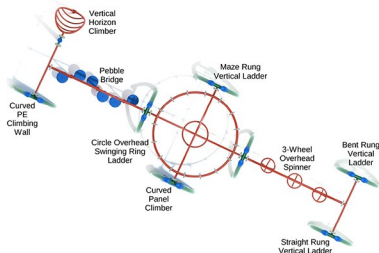

Mount Sinai

SKU: PGP012
Safety Zone: 25' 6" x 43' 5"
Age Range: 5 - 12 years

Post Size: 4.5 inch
Child Capacity: 20 - 24
Fall Height: 96"

$12,614.00