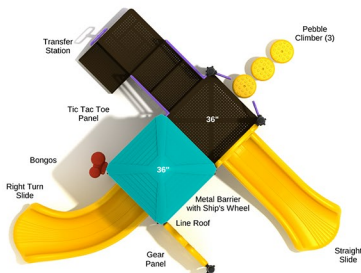

Miami Beach

SKU: PKP135
Safety Zone: 25' 2" x 26' 9"
Age Range: 2 - 5 years

Post Size: 3.5 inch
Child Capacity: 19 - 22
Fall Height: 36"

$7,880.00