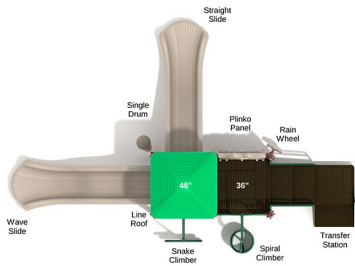

Egg Harbor

SKU: PKP198

Safety Zone: 24' 6" x 30' 5"

Age Range: 2 - 12 years

Post Size: 3.5 inch

Child Capacity: 21 - 25

Fall Height: 48"

$8,956.00

Ponte Vedra

SKU: PKP208

Safety Zone: 20' 3" x 29' 9"

Age Range: 2 - 12 years

Post Size: 3.5 inch

Child Capacity: 25 - 29

Fall Height: 48"

$9,008.00

Orlando

SKU: PKP180

Safety Zone: 24' 6" x 29' 3"

Age Range: 2 - 5 years

Post Size: 3.5 inch

Child Capacity: 21 - 25

Fall Height: 36"

$9,044.00

SPARK PLAY SYSTEMS

29

Distributed by: Efficient Amenities

EFFICIENT AMENITIES

Call Us Today

(855) 884-8387