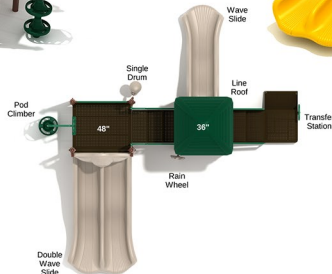

Grand Cove

SKU: PKP015
Safety Zone: 33' 9" x 22' 8"
Age Range: 2 - 12 years
Post Size: 3.5 inch
Child Capacity: 26 - 30
Fall Height: 48"

$8,504.00

Granite Manor

SKU: PKP004
Safety Zone: 29' x 28' 8"
Age Range: 2 - 12 years
Post Size: 3.5 inch
Child Capacity: 22 - 26
Fall Height: 48"

$8,032.00