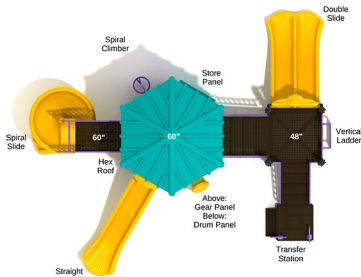

Sanford

SKU: PMF005

Safety Zone: 32' 5" x 34' 1"

Age Range: 2 - 12 years

Post Size: 4.5 inch

Child Capacity: 33 - 38

Fall Height: 60"

$20,072.00

Copperleaf Court

SKU: PMF030

Safety Zone: 27' 11" x 41' 9"

Age Range: 2 - 12 years

Post Size: 4.5 inch

Child Capacity: 40 - 48

Fall Height: 60"

$20,592.00

Pioneer Estates

SKU: PMF048

Safety Zone: 42' x 36' 9"

Age Range: 5 - 12 years

Post Size: 4.5 inch

Child Capacity: 44 - 56

Fall Height: 84"

$21,504.00

MAXIMUM PLAY SYSTEMS

83

Distributed by: Efficient Amenities

EFFICIENT AMENITIES

Call Us Today

(855) 884-8387