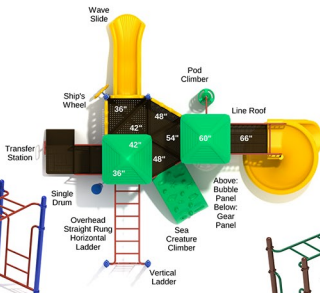

QUICK SHIP PLAY SYSTEMS

15

Distributed by: Efficient Amenities

Call Us Today

(855) 884-8387

Coopers Neck

SKU: PKP011
 Safety Zone: 32' x 30' 5"
 Age Range: 5 - 12 years
 Post Size: 3.5 inch
 Child Capacity: 35 - 40
 Fall Height: 84"