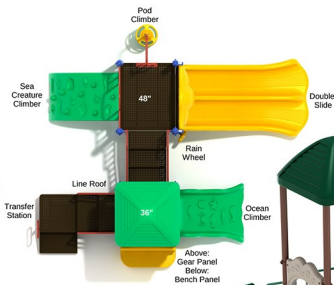

Sunset Harbor

SKU: PKP006
 Safety Zone: 28' 9" x 28' 7"
 Age Range: 5 - 12 years
 Post Size: 3.5 inch
 Child Capacity: 25 - 29
 Fall Height: 84"

\$8,938.00

QUICK SHIP PLAY SYSTEMS

9

Los Arboles

SKU: PKP017

Safety Zone: 27' x 25' 7"