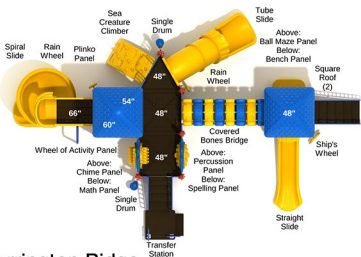

Elbert

SKU: PMF009
Safety Zone: 38' 8" x 48' 6"
Age Range: 5 - 12 years

Post Size: 4.5 inch
Child Capacity: 54 - 42
Fall Height: 84"

$31,640.00