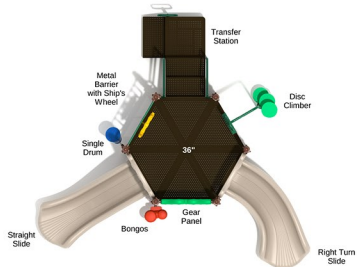

Boulder

SKU: PKP104
Safety Zone: 25' 9" x 25' 7"
Age Range: 2 - 5 years

Post Size: 3.5 inch
Child Capacity: 22 - 26
Fall Height: 36"

$7,234.00