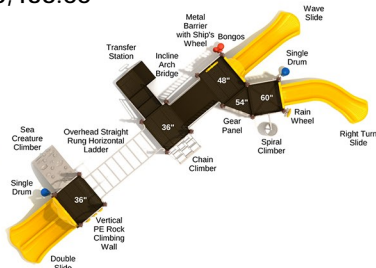

Bayou Vista

SKU: PKP200

Safety Zone: 30' 7" x 46' 7"

Age Range: 5 - 12 years

$16,524.00

Post Size: 3.5 inch

Child Capacity: 44 - 51

Fall Height: 84"