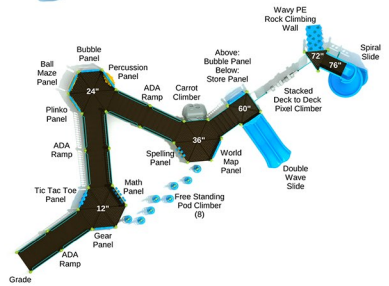

Riverbend Run

SKU: PFA004

Safety Zone: 44' 9" x 60' 3"

Age Range: 2 - 12 years

$57,956.00

Post Size: 4.5-inch
Child Capacity: 63 - 69
Fall Height: 72"