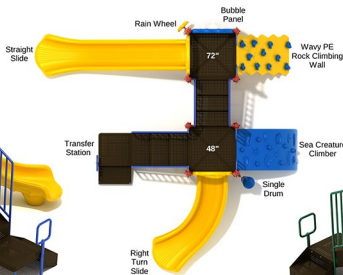

PRIMARY

Tidewater Club

SKU: PKP007
 Safety Zone: 32' x 30' 5"
 Age Range: 5 - 12 years
 Post Size: 3.5 inch
 Child Capacity: 28 - 32
 Fall Height: 84"

\$11,188.00

NEUTRAL

PRIMARY

Century Oaks

SKU: PKP014
 Safety Zone: 27' 9" x 27' 5"
 Age Range: 5 - 12 years
 Post Size: 3.5 inch
 Child Capacity: 23 - 27
 Fall Height: 72"