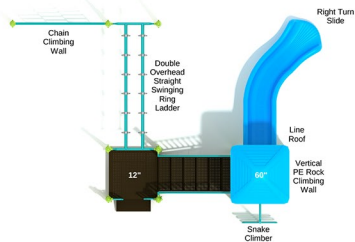

Post Size: 3.5 inch
 Child Capacity: 20 - 23
 Fall Height: 36"

Ann Arbor

SKU: PKP112
 Safety Zone: 25' 1" x 32' 1"
 Age Range: 2 - 5 years

Post Size: 3.5 inch
 Child Capacity: 32 - 37
 Fall Height: 36"

\$11,090.00