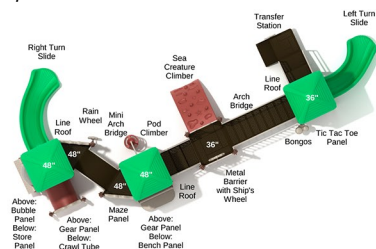

Age Range: 5 - 12 years

\$21,372.00

Post Size: 3.5 inch

Child Capacity: 49 - 57

Fall Height: 90"

Merrimack

SKU: PKP239

Safety Zone: 25' 3" x 42' 11"