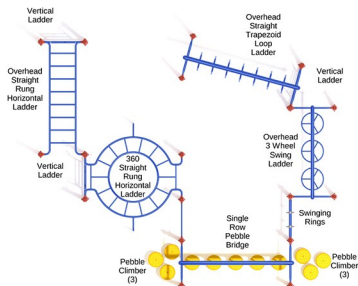

Fall Height: 36"

SPARK PLAY SYSTEMS

27

Distributed by: Efficient Amenities

EFFICIENT AMENITIES

Call Us Today.

(855) 884-8387

Terre Haute