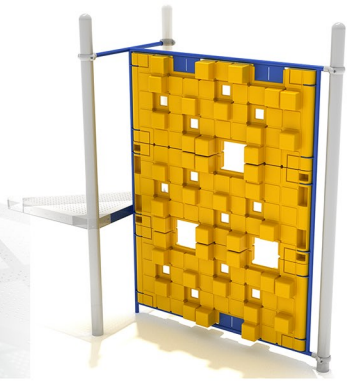

Stacked Ground to Deck Pixel

SKU: PECPX003

Compatible with Spark, Maximum, and Tree House