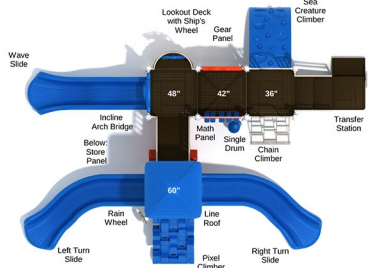

Amarillo

SKU: PKP242

Safety Zone: 28' 11" x 33' 9"

Age Range: 2 - 12 years

$17,312.00

Post Size: 3.5 inch

Child Capacity: 37 - 43

Fall Height: 60"