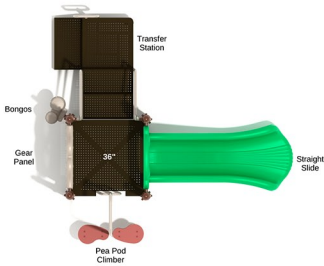

Rochester

SKU: PKP102

Safety Zone: 20' 9" x 21' 8"

Age Range: 2 - 5 years

$4,716.00

Post Size: 3.5 inch

Child Capacity: 11 - 13

Fall Height: 36"

Irondale

SKU: PKP212

Safety Zone: 17' 11" x 25' 6"

Age Range: 2 - 5 years

$5,192.00

Post Size: 3.5 inch

Child Capacity: 12 - 14

Fall Height: 36"

Alpharetta

SKU: PKP225

Safety Zone: 24' 9" x 30' 11"

Age Range: 5 - 12 years

$5,262.00

Post Size: 3.5 inch

Child Capacity: 16 - 19

Fall Height: 84"

SPARK PLAY SYSTEMS

19

Distributed by: Efficient Amenities

EFFICIENT AMENITIES

Call Us Today.

(855) 884-8387