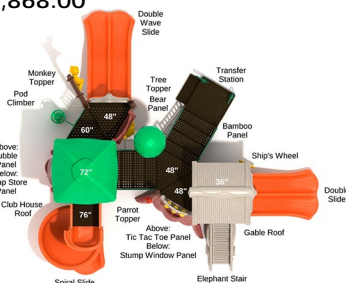

Kicking Kangaroo

SKU: PTH004

Safety Zone: 35' 1" x 35' 8"

Age Range: 2 - 12 years

$28,358.00

Post Size: 5 inch

Child Capacity: 43 - 50

Fall Height: 76"