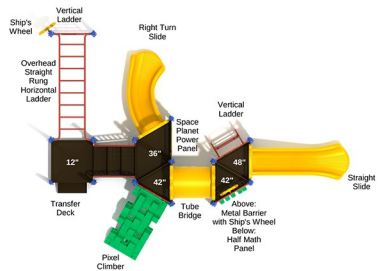

47

Distributed by: Efficient Amenities

EFFICIENT AMENITIES

Call Us Today.

(855) 884-8387

Duluth

SKU: PKP241

Safety Zone: 26' x 33' 6"