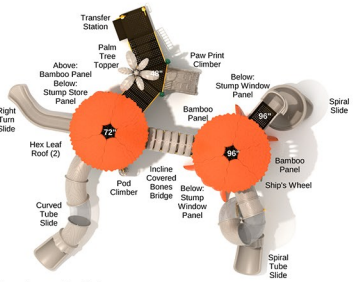

Spinning Spider

SKU: PTH034

Safety Zone: 51' 5" x 48' 11"

Age Range: 5 - 12 years

$50,078.00

Post Size: 5 inch

Child Capacity: 60 - 99

Fall Height: 96"