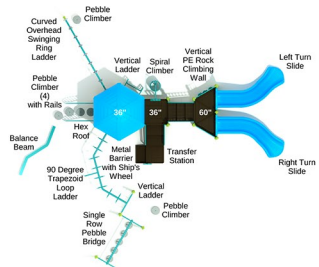

Humphrey Creek

SKU: PKP237

Safety Zone: 42' 1" x 43' 3"

Age Range: 5 - 12 years

$22,112.00

Post Size: 3.5 inch

Child Capacity: 53 - 61

Fall Height: 84"