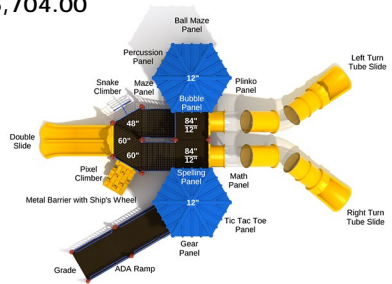

SKU: PFA005

Safety Zone: 39' 3" x 49' 4"

Age Range: 5 - 12 years

\$46,704.00

Post Size: 4.5-inch

Child Capacity: 56 - 64

Fall Height: 84"

 **MAXIMUM FULLY ACCESSIBLE PLAY SYSTEMS**