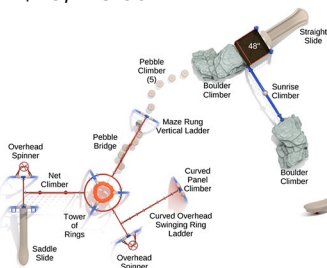

Silver Star

SKU: PGP005

Safety Zone: 46' x 60'

Age Range: 5 - 12 years

$23,928.00

Post Size: 4.5 inch

Child Capacity: 26 - 31

Fall Height: 96"