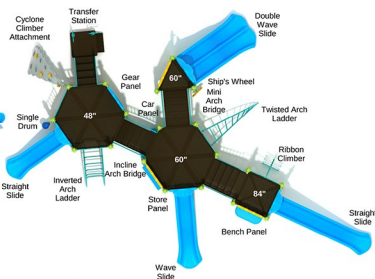

Parkview Heights

SKU: PMF041

Safety Zone: 50' 4" x 42' 2"

Age Range: 5 - 12 years

$26,666.00

Post Size: 4.5 inch

Child Capacity: 56 - 67

Fall Height: 84"