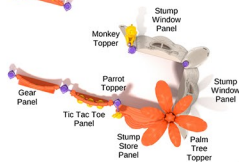

Mighty Monkey

SKU: PTH046

Safety Zone: 14' 8" x 30' 1"

Age Range: 6 - 23 months

\$11,772.00

Post Size: 5 inch

Child Capacity: 20 - 26

Fall Height: None