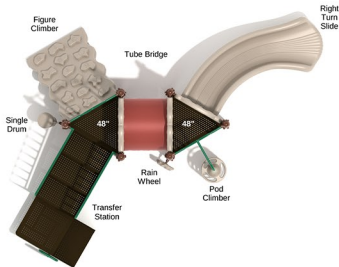

Redmond

SKU: PKP173

Safety Zone: 27' 10" x 24' 1"

Age Range: 2 - 12 years

$7,416.00

Post Size: 3.5 inch
Child Capacity: 16 - 19
Fall Height: 48"