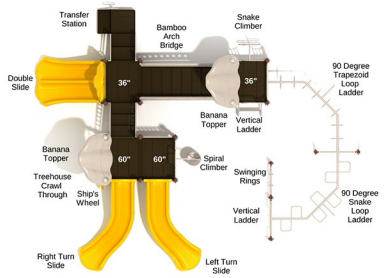

Santa Maria

SKU: PKP248

Safety Zone: 35' 8" x 39' 4"

Age Range: 5 - 12 years

$21,984.00

Post Size: 3.5 inch

Child Capacity: 47 - 55

Fall Height: 84"