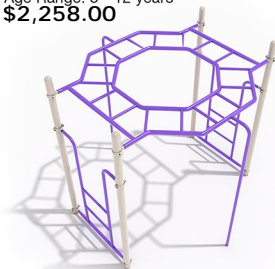

Octagon Straight Rung Horizontal Ladder

SKU: PTC013
Safety Zone: 19' 9" x 20'
Age Range: 5 - 12 years
$2,646.00

TRADITIONAL CLIMBERS

151

Distributed by: Efficient Amenities

EFFICIENT AMENITIES

Call Us Today

(855) 884-8387