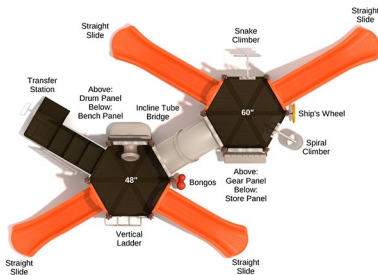

Sunnyvale

SKU: PKP123

Safety Zone: 30' 8" x 43'

Age Range: 2 - 12 years

$16,432.00

Post Size: 3.5 inch

Child Capacity: 50 - 58

Fall Height: 60"