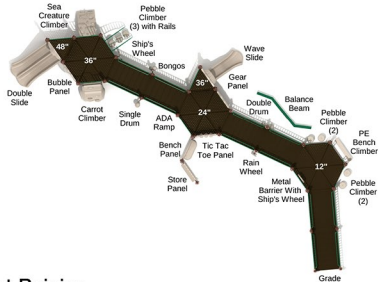

Mount Rainier

SKU: PFA001

Safety Zone: 45' 11" x 63' 3"

Age Range: 2 - 12 years

$38,108.00

Post Size: 4.5-inch

Child Capacity: 68 - 74

Fall Height: 48"