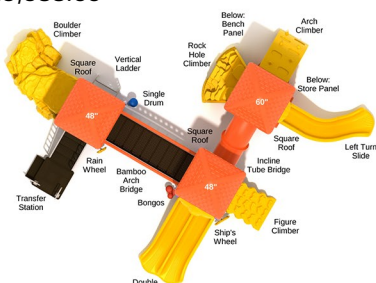

Fall Height: 76"

Evans

SKU: PMF014

Safety Zone: 41' 8" x 36' 8"

Age Range: 5 - 12 years

\$25,904.00

Post Size: 4.5 inch

Child Capacity: 44 - 51