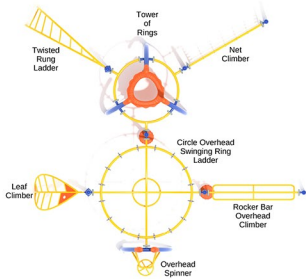

Sears Bellows

SKU: PGP011

Safety Zone: 31' x 35' 4"

Age Range: 5 - 12 years

\$9,876.00

Post Size: 4.5 inch

Child Capacity: 16 - 22

Fall Height: 96"