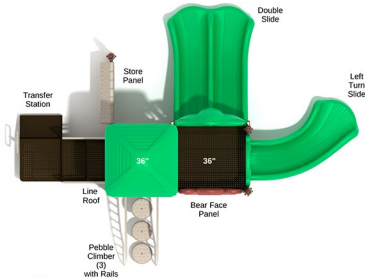

Knoxville

SKU: PKP176

Safety Zone: 16' 11" x 19' 9"

Age Range: 6 - 23 months

$8,644.00

Post Size: 3.5 inch

Child Capacity: 22 - 26

Fall Height: 12"