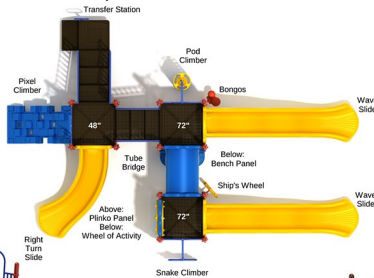

Age Range: 5 - 12 years

Post Size: 3.5 inch

Child Capacity: 36 - 42

Fall Height: 84"

\$14,626.00

PRIMARY

PRIMARY

Keystone Crossing