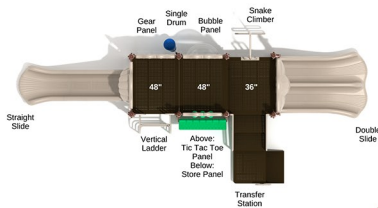

Port Townsend

SKU: PKP199

Safety Zone: 21' 3" x 34' 5"

Age Range: 2 - 12 years

Post Size: 3.5 inch

Child Capacity: 27 - 32

Fall Height: 48"

$11,588.00

Tampa

SKU: PKP168

Safety Zone: 23' 11" x 37' 3"

Age Range: 2 - 12 years

Post Size: 3.5 inch

Child Capacity: 24 - 28

Fall Height: 48"

$11,610.00

Stamford

SKU: PKP177

Safety Zone: 15' 6" x 17' 9"

Age Range: 6 - 23 months

Post Size: 3.5 inch

Child Capacity: 29 - 34

Fall Height: 30"

$11,662.00

SPARK PLAY SYSTEMS