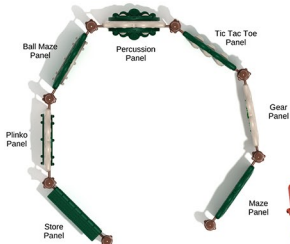

NEUTRAL

PRIMARY

Camp Walden

SKU: PKP025

Footprint: 15' 4" x 15' 4"

Age Range: 6 - 23 months

Post Size: 3.5 inch

Child Capacity: 14 - 23

Fall Height: None

$5,384.00