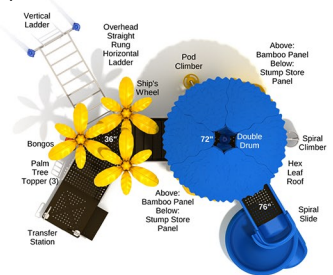

Prancing Panda

SKU: PTH035
Safety Zone: 31' 9" x 33' 7"
Age Range: 5 - 12 years

Post Size: 5 inch
Child Capacity: 39 - 45
Fall Height: 84"

$26,916.00