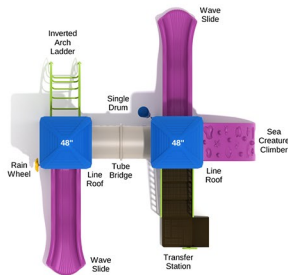

\$11,738.00

Charlotte

SKU: PKP220
 Safety Zone: 24' 1" x 33' 3"
 Age Range: 5 - 12 years

Post Size: 3.5 inch
 Child Capacity: 30 - 35
 Fall Height: 84"

\$11,800.00

Carlisle

SKU: PKP195

Safety Zone: 30' 5" x 26' 6"