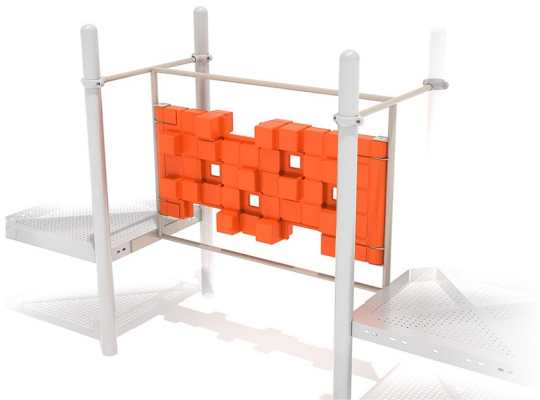

Vertical Deck to Deck Pixel

SKU: PECPX002

Compatible with Spark, Maximum, and Tree House