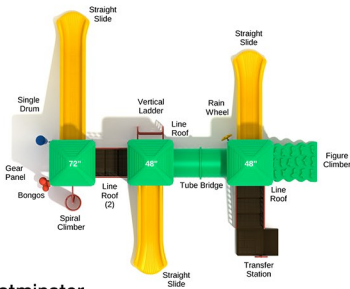

Age Range: 2 - 12 years

\$16,596.00

Post Size: 3.5 inch
Child Capacity: 36 - 42
Fall Height: 72"

Westminster

SKU: PKP172

Safety Zone: 32' 6" x 31' 8"

Age Range: 5 - 12 years

\$16,938.00