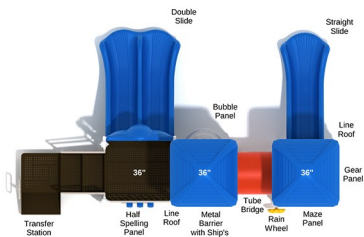

Roscoe

SKU: PKP202

Safety Zone: 30' 4" x 21' 10"

Age Range: 2 - 5 years

$12,338.00

Post Size: 3.5 inch
Child Capacity: 25 - 29
Fall Height: 36"