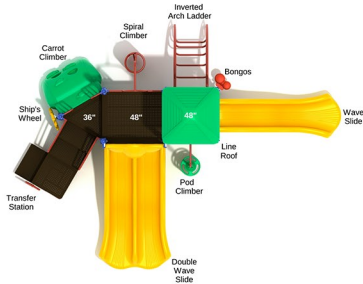

Olympia

SKU: PKP152

Safety Zone: 22' 8" x 31' 7"

Age Range: 2 - 5 years

\$10,520.00

Post Size: 3.5 inch

Child Capacity: 23 - 27

Fall Height: 36"