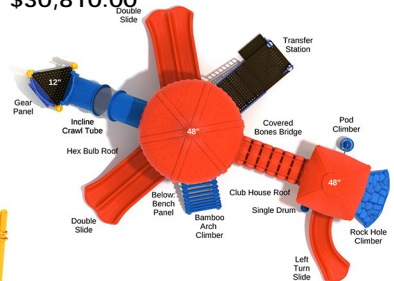

Cantankerous Crocodile

SKU: PTH028
Safety Zone: 32' 4" x 44' 7"
Age Range: 2 - 12 years

Post Size: 5 inch
Child Capacity: 36 - 42
Fall Height: 48"

$31,506.00