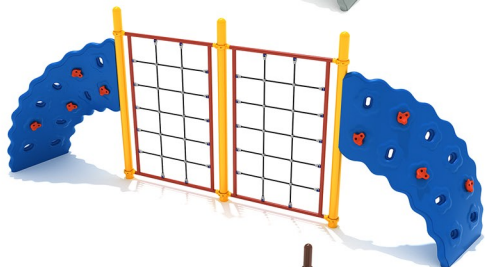

Age Range: 5 – 12 years

\$2,362.00

1 Panel Rope Challenger

SKU: PCH002
Safety Zone: 15' 7" x 22'
Age Range: 5 - 12 years
\$2,206.00

2 Panel Rope Challenger

SKU: PCH003
Safety Zone: 18' 7" x 31' 5"
Age Range: 5 - 12 years
\$3,940.00

3 Panel Rope Challenger

SKU: PCH004
Safety Zone: 30' 3" x 29' 4"
Age Range: 5 - 12 years
\$5,708.00

4 Panel Rope Challenger

SKU: PCH005
Safety Zone: 31' 5" x 31' 5"
Age Range: 5 - 12 years
\$7,576.00

Craggy Pinnacle