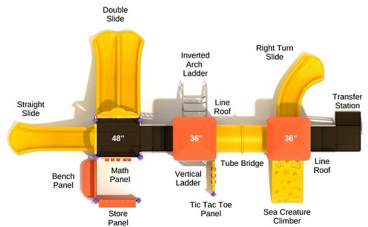

\$15,840.00

Post Size: 3.5 inch
 Child Capacity: 37 - 43
 Fall Height: 48"

Thermopolis

SKU: PKP227
 Safety Zone: 33' 10" x 27' 5"
 Age Range: 5 - 12 years

\$15,920.00

Post Size: 3.5 inch
 Child Capacity: 35 - 41
 Fall Height: 90"