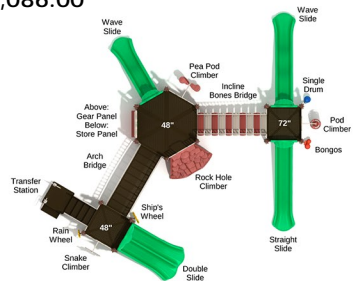

McKinley

SKU: PMF001

Safety Zone: 41' 5" x 42' 7"

Age Range: 2 - 12 years

Post Size: 4.5 inch

Child Capacity: 48 - 55

Fall Height: 72"

$24,490.00