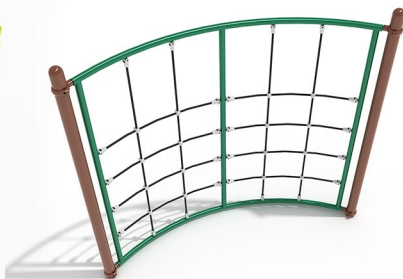

Curved Net Climber

SKU: PTC020
Safety Zone: 13' 1" x 19' 5"
Age Range: 5 - 12 years
$2,542.00