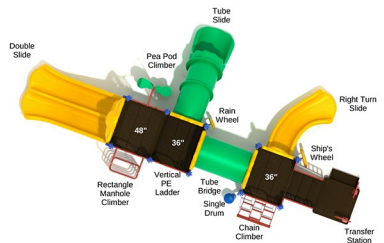

Baton Rouge

SKU: PKP236

Safety Zone: 25' 6" x 36' 11"

Age Range: 2 - 12 years

$15,330.00

Post Size: 3.5 inch
Child Capacity: 36 - 42
Fall Height: 48"