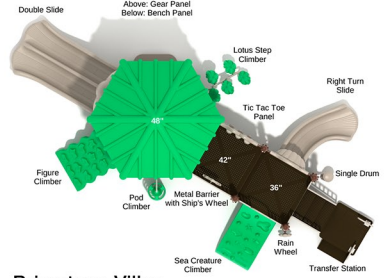

Briarstone Villas

SKU: PMF051

Safety Zone: 38' 7" x 25' 11"

Age Range: 2 - 12 years

Post Size: 4.5 inch

Child Capacity: 32 - 40

Fall Height: 48"

$19,138.00