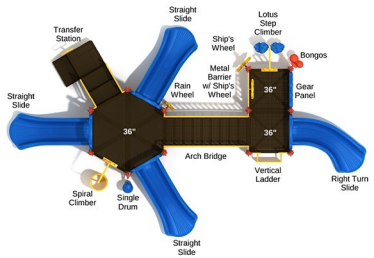

Eugene

SKU: PKP118

Safety Zone: 27' 3" x 37' 7"

Age Range: 2 - 5 years

$14,104.00

Post Size: 3.5 inch

Child Capacity: 44 - 51

Fall Height: 36"