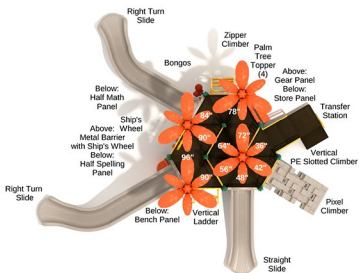

San Angelo

SKU: PKP243

Safety Zone: 33' 11" x 36' 1"

Age Range: 5 - 12 years

$22,358.00

Post Size: 3.5 inch

Child Capacity: 58 - 67

Fall Height: 96"

Honolulu

SKU: PKP155

Safety Zone: 31' 11" x 37'

Age Range: 2 - 12 years

$22,870.00

Post Size: 3.5 inch

Child Capacity: 55 - 64

Fall Height: 66"

Greenville

SKU: PKP130

Safety Zone: 30' 10" x 42'

Age Range: 5 - 12 years

$23,202.00

Post Size: 3.5 inch

Child Capacity: 46 - 53

Fall Height: 84"

SPARK PLAY SYSTEMS

67

Distributed by: Efficient Amenities

EFFICIENT AMENITIES

Call Us Today

(855) 884-8387