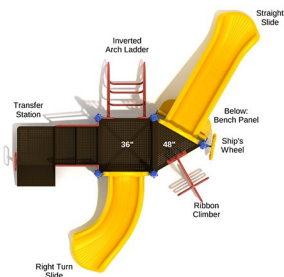

Bozeman

SKU: PKP110

Safety Zone: 13' 9" x 19' 10"

Age Range: 6 - 23 months

Post Size: 3.5 inch

Child Capacity: 12 - 14

Fall Height: 12"

$6,486.00