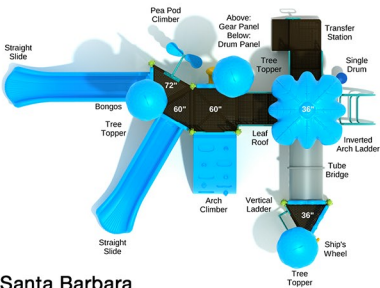

Santa Barbara

SKU: PKP115

Safety Zone: 27' 9" x 37' 2"

Age Range: 2 - 12 years

$16,596.00

Post Size: 3.5 inch
Child Capacity: 36 - 42
Fall Height: 72"