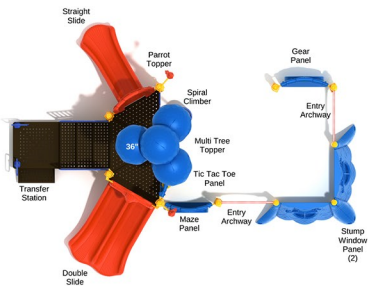

Safety Zone: 22' 11" x 34' 4"

Age Range: 2 - 5 years

\$15,472.00

Post Size: 5 inch

Child Capacity: 24 - 30

Fall Height: 36"

Wandering Wolf

SKU: PTH048