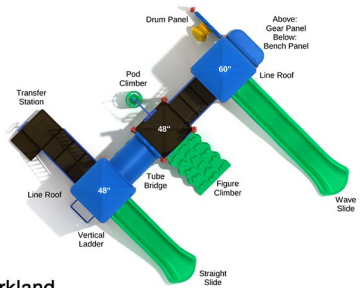

Kirkland

SKU: PKP170

Safety Zone: 31' 1" x 30' 4"

Age Range: 2 - 12 years

$14,990.00

Post Size: 3.5 inch
Child Capacity: 32 - 37
Fall Height: 60"