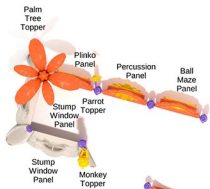

Mighty Monkey

SKU: PTH046

Safety Zone: 14' 8" x 30' 1"

Age Range: 6 - 23 months

\$11,772.00

Post Size: 5 inch

Child Capacity: 20 - 26

Fall Height: None