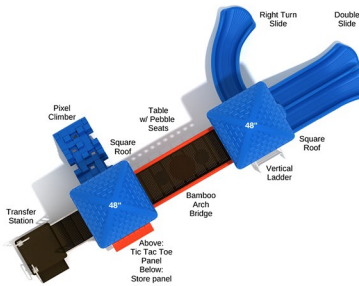

Scranton

SKU: PKP222

Safety Zone: 23' x 38' 11"

Age Range: 2 - 12 years

$15,378.00

Post Size: 3.5 inch
Child Capacity: 28 - 33
Fall Height: 48"

Ashland

SKU: PKP157

Safety Zone: 29' 7" x 32'

Age Range: 2 - 12 years

$15,472.00

Post Size: 3.5 inch
Child Capacity: 34 - 40
Fall Height: 48"

Grosse Pointe

SKU: PKP230

Safety Zone: 42' 10" x 32' 4"

Age Range: 5 - 12 years

$15,664.00

Post Size: 3.5 inch
Child Capacity: 41 - 48
Fall Height: 84"