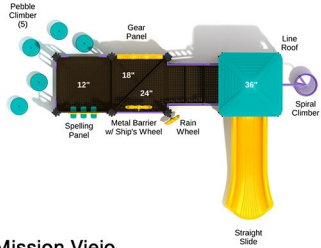

31

Distributed by: Efficient Amenities

EFFICIENT AMENITIES

Call Us Today.

(855) 884-8387

Mission Viejo

SKU: PKP201
 Safety Zone: 22' 11" x 28' 7"
 Age Range: 2 - 5 years

Post Size: 3.5 inch
 Child Capacity: 22 - 26
 Fall Height: 36"