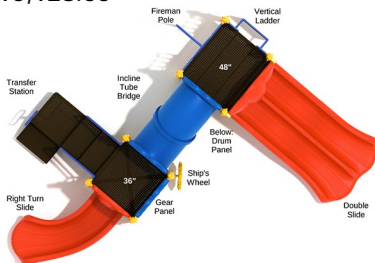

Pasadena

SKU: PKP119
Safety Zone: 27' 3" x 29' 4"
Age Range: 2 - 12 years

$10,132.00

Post Size: 3.5 inch
Child Capacity: 25 - 29
Fall Height: 48"