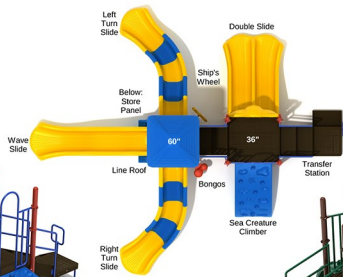

PRIMARY

NEUTRAL

Divinity Hill

SKU: PKP009

Safety Zone: 35' 2" x 31'

Age Range: 2 - 12 years

Post Size: 3.5 inch

Child Capacity: 28 - 32

Fall Height: 60"

$12,496.00

NEUTRAL

Montauk Downs

SKU: PKP008

Safety Zone: 35' 2" x 31'

Age Range: 5 - 12 years

Post Size: 3.5 inch

Child Capacity: 27 - 31

Fall Height: 84"

$11,608.00

PRIMARY