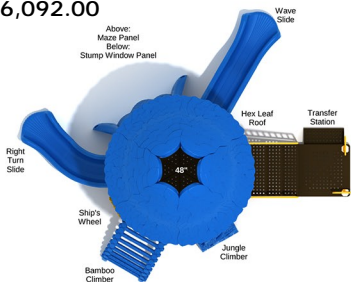

Safety Zone: 30' 1" x 34' 10"

Age Range: 2 - 12 years

\$16,092.00

Post Size: 5 inch

Child Capacity: 28 - 32

Fall Height: 72"

Palm Place

SKU: PTH021