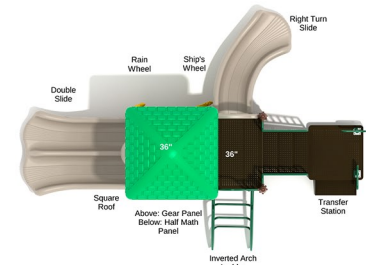

Des Moines

SKU: PKP154
Safety Zone: 19' x 31' 1"
Age Range: 2 - 5 years

Post Size: 3.5 inch
Child Capacity: 23 - 27
Fall Height: 36"

$9,410.00