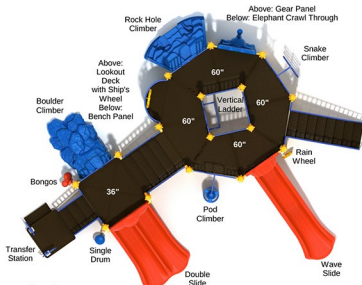

Stony Brook

SKU: PMF008

Safety Zone: 27' 7" x 46' 6"

Age Range: 5 - 12 years

$25,170.00

Post Size: 4.5 inch
Child Capacity: 40 - 46
Fall Height: 90"