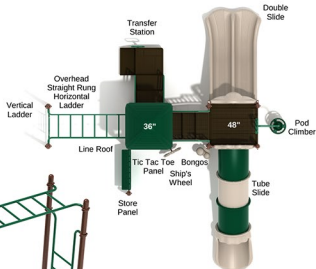

Tidewater Club

SKU: PKP007
Safety Zone: 32' x 30' 5"
Age Range: 5 - 12 years
Post Size: 3.5 inch
Child Capacity: 28 - 32
Fall Height: 84"

$11,188.00

NEUTRAL

PRIMARY