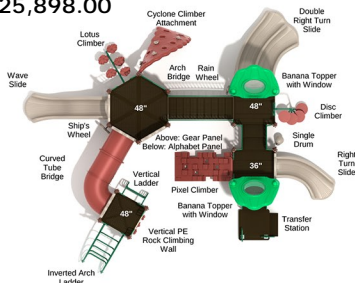

Fairfax Station

SKU: PKP247

Safety Zone: 39' 8" x 37' 6"

Age Range: 5 - 12 years

$25,898.00

Post Size: 3.5 inch

Child Capacity: 60 - 69

Fall Height: 84"