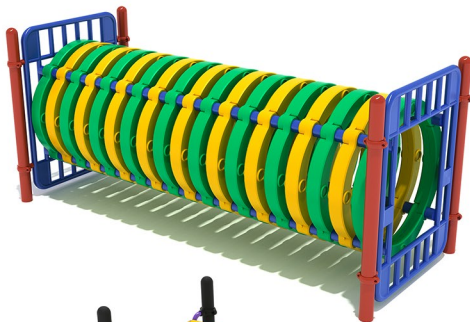

Bones Tunnel

SKU: PFS017

Safety Zone: 17' x 20'

Age Range: 2 - 12 years

$3,404.00

Bones Bridge

SKU: PFS018

Safety Zone: 16' x 19'

Age Range: 2 - 12 years

$2,770.00