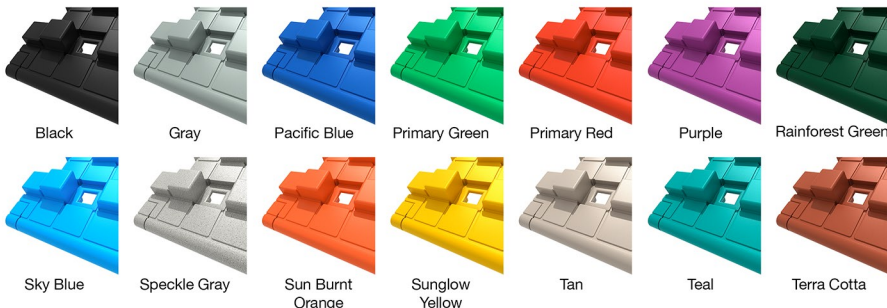

Plastics

Black   Gray   Pacific Blue   Primary Green   Primary Red   Purple   Rainforest Green
Sky Blue   Speckle Gray   Sun Burnt Orange   Sunglow Yellow   Tan   Teal   Terra Cotta