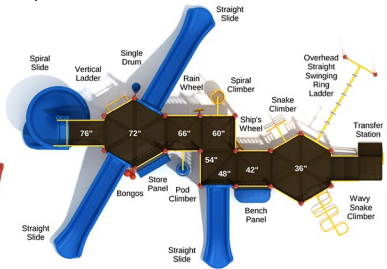

Broken Arrow

SKU: PKP205
Safety Zone: 35' x 42'
Age Range: 5 - 12 years

Post Size: 3.5 inch
Child Capacity: 75 - 87
Fall Height: 84"

$24,510.00