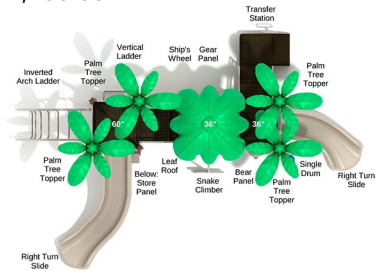

Rockville

SKU: PKP117

Safety Zone: 27' 6" x 35' 1"

Age Range: 2 - 12 years

$12,830.00

Post Size: 3.5 inch
Child Capacity: 30 - 35
Fall Height: 60"