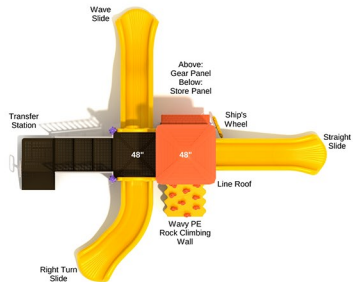

Child Capacity: 21 - 25

Fall Height: 60"

SPARK PLAY SYSTEMS

33

Distributed by: Efficient Amenities

EFFICIENT AMENITIES

Call Us Today.

(855) 884-8387