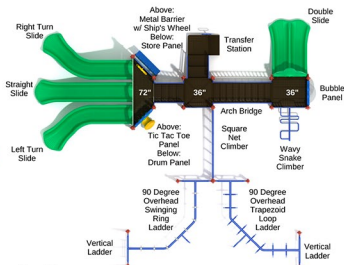

Manhattan

SKU: PKP167
Safety Zone: 37' 8" x 41' 3"
Age Range: 5 - 12 years

Post Size: 3.5 inch
Child Capacity: 49 - 57
Fall Height: 84"

$20,728.00