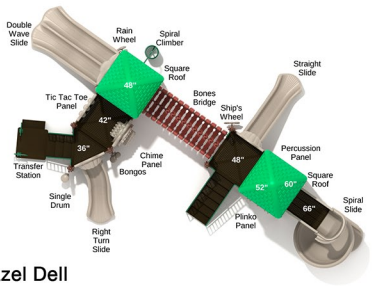

Hazel Dell

SKU: PMF039
Safety Zone: 32' 11" x 46' 2"
Age Range: 2 - 12 years

Post Size: 4.5 inch
Child Capacity: 34 - 43
Fall Height: 66"

$28,848.00