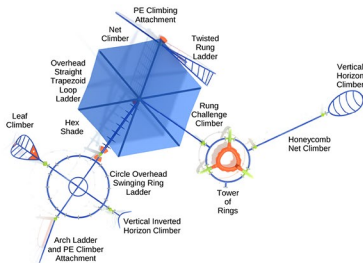

\$18,116.00

Lake Nighthorse

SKU: PGP022
 Safety Zone: 45' 6" x 55' 9"
 Age Range: 5 - 12 years

Post Size: 4.5 inch
 Child Capacity: 28 - 35
 Fall Height: 96"

Sequoia Crest

SKU: PGP015

Safety Zone: 36' 7" x 38' 11"