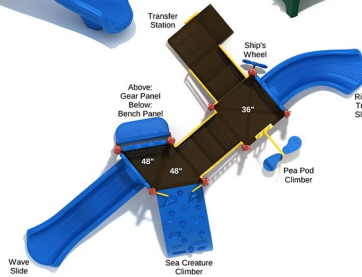

Grand Cove

SKU: PKP015
Safety Zone: 33' 9" x 22' 8"
Age Range: 2 - 12 years
Post Size: 3.5 inch
Child Capacity: 26 - 30
Fall Height: 48"

$8,504.00

Granite Manor

SKU: PKP004
Safety Zone: 29' x 28' 8"
Age Range: 2 - 12 years
Post Size: 3.5 inch
Child Capacity: 22 - 26
Fall Height: 48"

$8,032.00