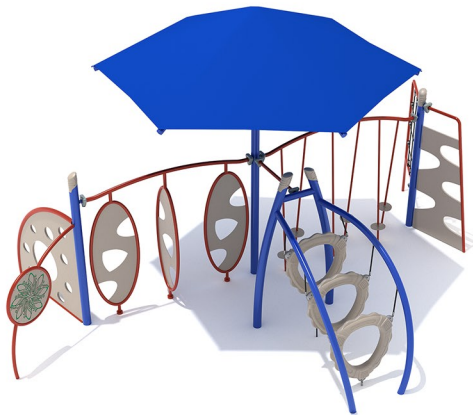

Altamonte Springs

SKU: PGP002

Safety Zone: 41' 3" x 39' 4"

Age Range: 5 - 12 years

$16,772.00

Post Size: 4.5 inch
Child Capacity: 14 - 20
Fall Height: 96"