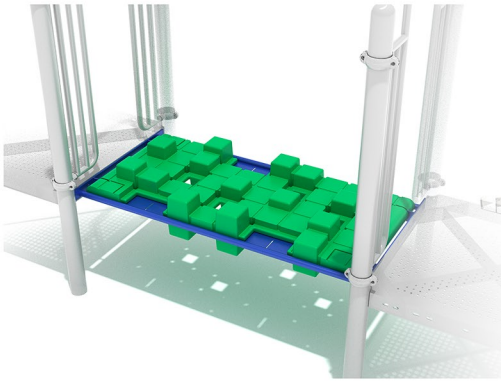

\$5,412.00

Pixel Tower

SKU: PPX003
Safety Zone: 21' 2" x 12' 11"
Age Range: 5 - 12 years

\$4,4546.00

Pixel Half Zag

SKU: PPX008
Safety Zone: 19' x 13' 8"
Age Range: 5 - 12 years

\$2,832.00

Design a custom playground with any of the following Pixel components: