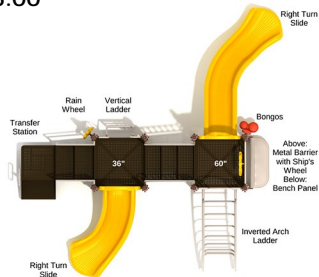

Missoula

SKU: PKP108
Safety Zone: 27' 11" x 28' 8"
Age Range: 2 - 12 years

Post Size: 3.5 inch
Child Capacity: 24 - 28
Fall Height: 60"

$8,832.00