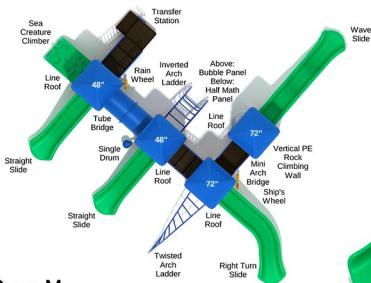

Cape May

SKU: PKP191

Safety Zone: 39' x 42' 1"

Age Range: 5 - 12 years

$24,762.00

Post Size: 3.5 inch

Child Capacity: 51 - 59

Fall Height: 72"

Fairfax Station

SKU: PKP247

Safety Zone: 39' 8" x 37' 6"

Age Range: 5 - 12 years

$25,898.00

Post Size: 3.5 inch

Child Capacity: 60 - 69

Fall Height: 84"

Peoria Heights

SKU: PKP211

Safety Zone: 40' 2" x 36'

Age Range: 2 - 12 years

$26,144.00

Post Size: 3.5 inch

Child Capacity: 64 - 74

Fall Height: 72"

SPARK PLAY SYSTEMS

69

Distributed by: Efficient Amenities

EFFICIENT AMENITIES

Call Us Today

(855) 884-8387