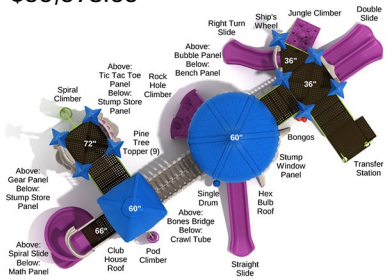

SKU: PTH034

Safety Zone: 51' 5" x 48' 11"

Age Range: 5 - 12 years

\$50,078.00

Post Size: 5 inch

Child Capacity: 60 - 99

Fall Height: 96"

Mighty Macaw