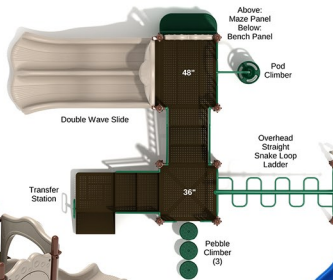

Age Range: 2 - 12 years

Post Size: 3.5 inch

Child Capacity: 24 - 28

Fall Height: 48"

\$9,890.00

PRIMARY

NEUTRAL

Hudson Yards