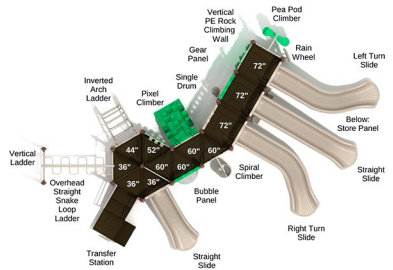

Thousand Oaks

SKU: PKP245
Safety Zone: 31' 11" x 43' 11"
Age Range: 5 - 12 years

Post Size: 3.5 inch
Child Capacity: 60 - 69
Fall Height: 84"

$24,552.00