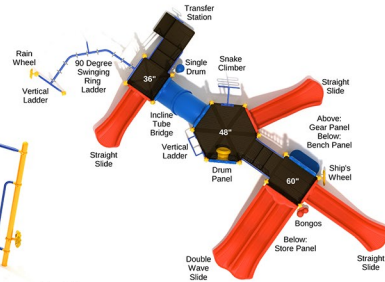

Mountain View

SKU: PKP124
Safety Zone: 31' 5" x 48' 3"
Age Range: 5 - 12 years
$18,090.00

Post Size: 3.5 inch
Child Capacity: 52 - 60
Fall Height: 84"