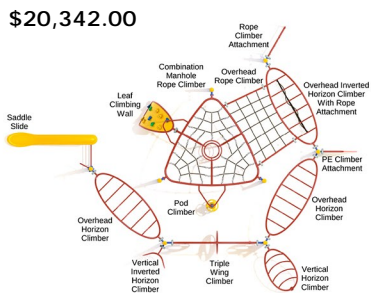

Alverstone

SKU: PGP009

Safety Zone: 32' x 53' 9"

Age Range: 5 - 12 years

$20,342.00

Post Size: 4.5 inch

Child Capacity: 18 - 25

Fall Height: 96"