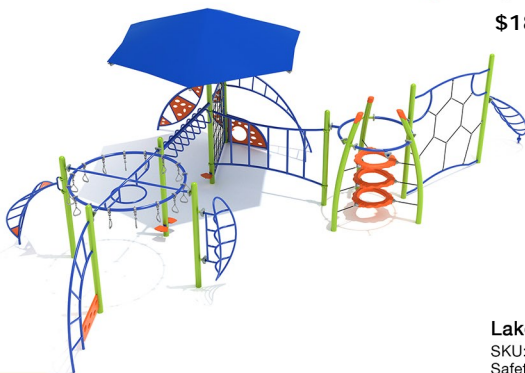

\$18,116.00

Lake Nighthorse

SKU: PGP022
 Safety Zone: 45' 6" x 55' 9"
 Age Range: 5 - 12 years

Post Size: 4.5 inch
 Child Capacity: 28 - 35
 Fall Height: 96"

Sequoia Crest

SKU: PGP015

Safety Zone: 36' 7" x 38' 11"