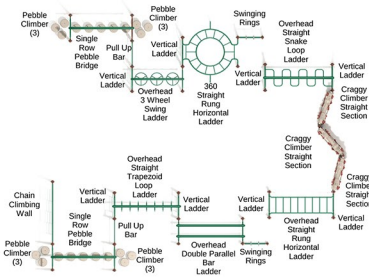

\$20,672.00

Manhattan

SKU: PKP167
 Safety Zone: 37' 8" x 41' 3"
 Age Range: 5 - 12 years

Post Size: 3.5 inch
 Child Capacity: 49 - 57
 Fall Height: 84"

\$20,728.00

Rotonda

SKU: PKP238

Safety Zone: 41' 8" x 49' 4"