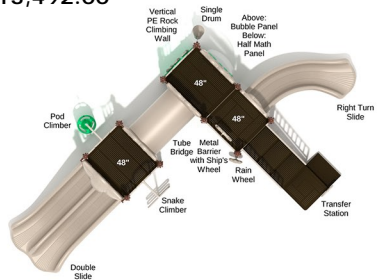

Age Range: 5 - 12 years

\$13,492.00

Post Size: 3.5 inch

Child Capacity: 34 - 40

Fall Height: 84"

Beaufort

SKU: PKP234

Safety Zone: 35' 6" x 26' 11"