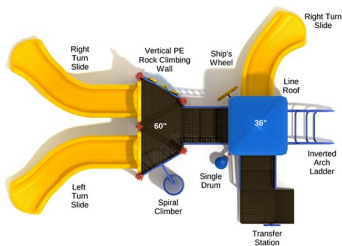

Independence

SKU: PKP215

Safety Zone: 24' 10" x 31' 11"

Age Range: 2 - 12 years

$12,204.00

Post Size: 3.5 inch
Child Capacity: 24 - 33
Fall Height: 60"