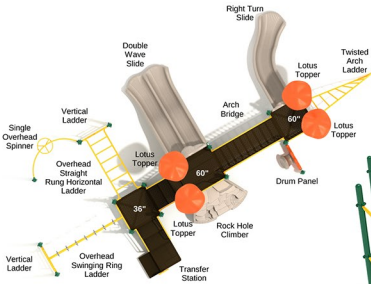

Safety Zone: 33' 9" x 31' 6"

Age Range: 5 - 12 years

\$17,418.00

Post Size: 3.5 inch

Child Capacity: 45 - 52

Fall Height: 84"

Irvine

SKU: PKP150