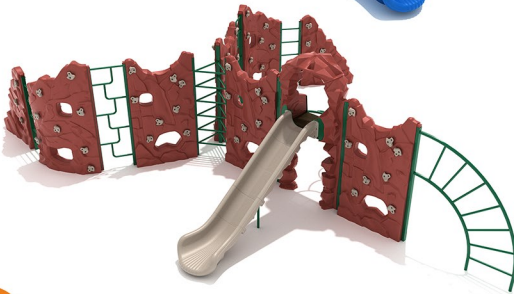

Craggy Crest

SKU: PCR012
Safety Zone: 37' x 45'
Age Range: 5 - 12 years

$16,986.00