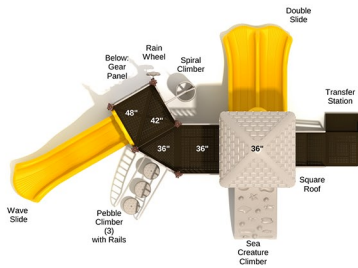

Post Size: 3.5 inch
Child Capacity: 30 - 35
Fall Height: 60"

Cedar Rapids

SKU: PKP162

Safety Zone: 25' 5" x 33' 4"

Age Range: 2 - 5 years

\$12,942.00

Post Size: 3.5 inch
Child Capacity: 26 - 30
Fall Height: 36"