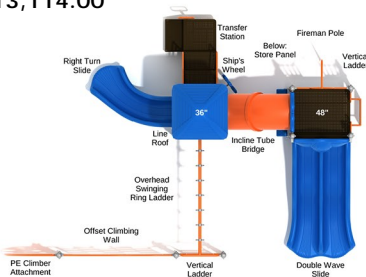

SKU: PKP229

Safety Zone: 31' 3" x 32' 11"

Age Range: 2 - 12 years

\$13,114.00

Post Size: 3.5 inch

Child Capacity: 39 - 45

Fall Height: 60"

Ventura