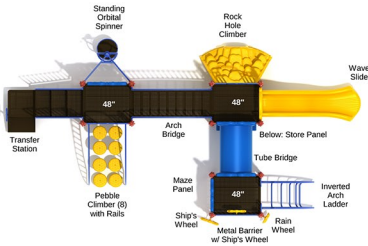

Santa Rosa

SKU: PKP174

Safety Zone: 29' 10" x 42' 9"

Age Range: 5 - 12 years

$14,672.00

Post Size: 3.5 inch

Child Capacity: 42 - 49

Fall Height: 84"