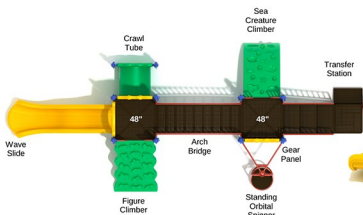

Port Townsend

SKU: PKP199

Safety Zone: 21' 3" x 34' 5"

Age Range: 2 - 12 years

Post Size: 3.5 inch

Child Capacity: 27 - 32

Fall Height: 48"

$11,588.00