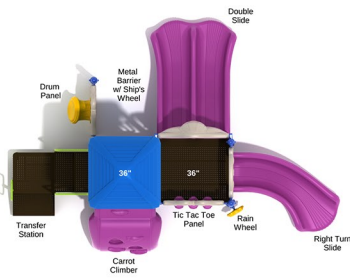

Towson

SKU: PKP139
Safety Zone: 23' 3" x 28' 6"
Age Range: 2 - 5 years

Post Size: 3.5 inch
Child Capacity: 20 - 23
Fall Height: 36"

$8,858.00