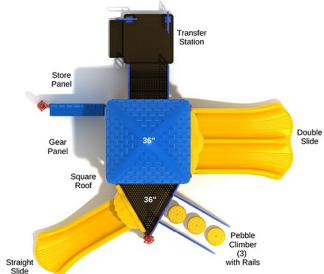

Timbers Edge

SKU: PMF033
 Safety Zone: 26' 5" x 28' 2"
 Age Range: 2 - 12 years

Post Size: 4.5 inch
 Child Capacity: 16 - 24
 Fall Height: 60"

\$9,470.00

Williamson

SKU: PMF011
 Safety Zone: 26' 4" x 26' 5"
 Age Range: 2 - 12 years