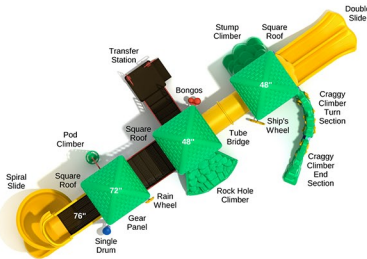

\$24,494.00

Pike's Peak

SKU: PMF018

Safety Zone: 34' 8" x 39' 9"

Age Range: 2 - 12 years

\$24,940.00

Post Size: 4.5 inch
Child Capacity: 50 - 57
Fall Height: 76"

Stony Brook