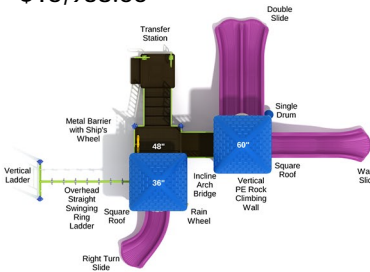

Dubuque

SKU: PKP228

Safety Zone: 32' 5" x 39' 4"

Age Range: 5 - 12 years

$17,244.00

Post Size: 3.5 inch
Child Capacity: 32 - 37
Fall Height: 84"