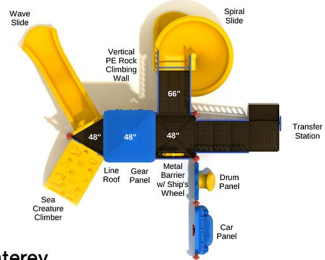

Monterey

SKU: PKP158

Safety Zone: 25' x 29' 7"

Age Range: 2 - 12 years

$13,798.00

Post Size: 3.5 inch
Child Capacity: 27 - 32
Fall Height: 66"