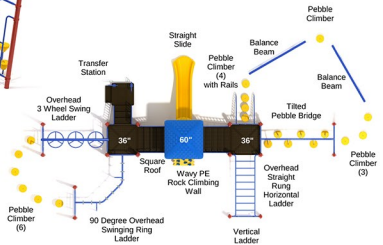

Aberdeen Bend

SKU: PMF049

Safety Zone: 55' 8" x 34' 10"

Age Range: 5 - 12 years

Post Size: 4.5 inch

Child Capacity: 42 - 50

Fall Height: 84"

$24,494.00