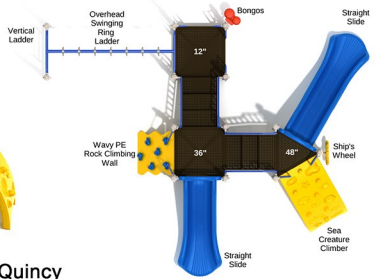

\$10,424.00

Post Size: 3.5 inch
Child Capacity: 25 - 29
Fall Height: 36"

SPARK PLAY SYSTEMS

35

Distributed by: Efficient Amenities

EFFICIENT AMENITIES

Call Us Today.

(855) 884-8387