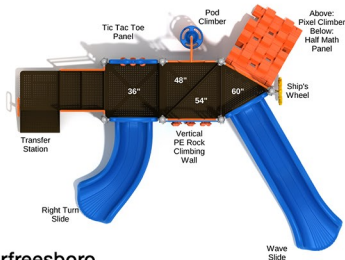

Red Bud

SKU: PKP206

Safety Zone: 28' x 30' 7"

Age Range: 2 - 5 years

$10,202.00

Post Size: 3.5 inch
Child Capacity: 30 - 35
Fall Height: 48"