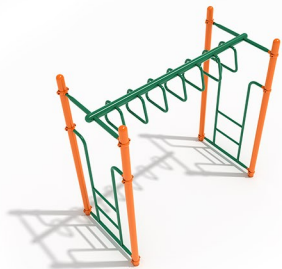

SKU: PTC013
Safety Zone: 19' 9" x 20'
Age Range: 5 - 12 years
\$2,646.00

TRADITIONAL CLIMBERS

151

Distributed by: Efficient Amenities

EFFICIENT AMENITIES

Call Us Today

(855) 884-8387

Straight Trapezoid Loop Ladder