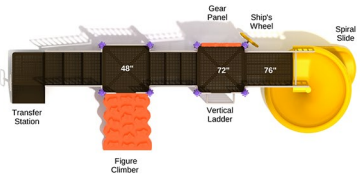

Age Range: 6 - 23 months

Post Size: 3.5 inch

Child Capacity: 29 - 34

Fall Height: 30"

\$11,662.00

SPARK PLAY SYSTEMS

Columbia

SKU: PKP147
 Safety Zone: 18' 10" x 33' 8"
 Age Range: 2 - 12 years