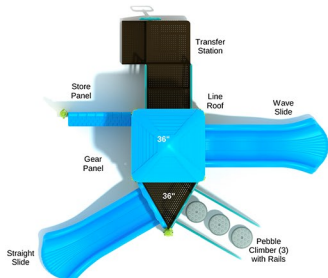

Palo Alto

SKU: PKP105

Safety Zone: 24' 3" x 24' 10"

Age Range: 2 - 5 years

$7,816.00

Post Size: 3.5 inch
Child Capacity: 16 - 19
Fall Height: 36"