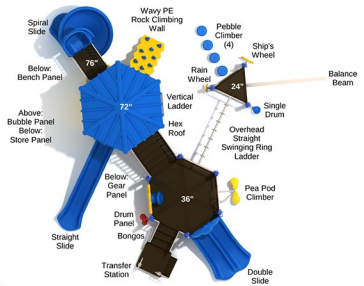

Fall Height: 84"

Hazel Dell

SKU: PMF039
 Safety Zone: 32' 11" x 46' 2"
 Age Range: 2 - 12 years

Post Size: 4.5 inch
 Child Capacity: 34 - 43
 Fall Height: 66"

\$28,848.00

Antero

SKU: PMF013
 Safety Zone: 37' 2" x 38' 9"
 Age Range: 5 - 12 years