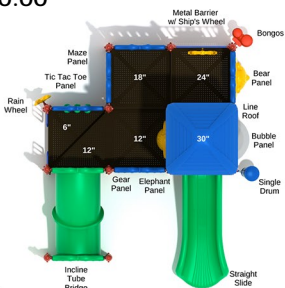

Tampa

SKU: PKP168

Safety Zone: 23' 11" x 37' 3"

Age Range: 2 - 12 years

Post Size: 3.5 inch

Child Capacity: 24 - 28

Fall Height: 48"

$11,610.00