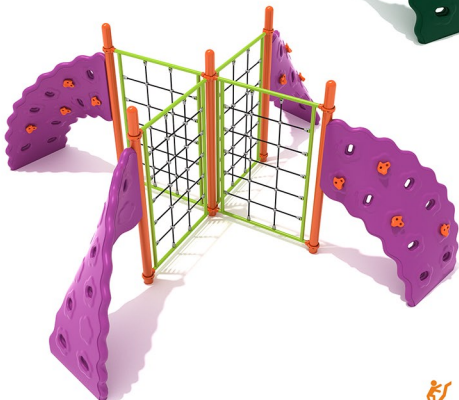

4 Panel Rope Challenger

SKU: PCH005
Safety Zone: 31' 5" x 31' 5"
Age Range: 5 - 12 years
$7,576.00