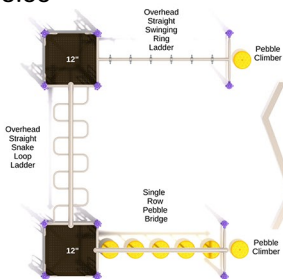

North Bethesda

SKU: PKP161

Safety Zone: 25' x 26' 9"

Age Range: 5 - 12 years

$7,716.00

Post Size: 3.5 inch
Child Capacity: 18 - 21
Fall Height: 84"