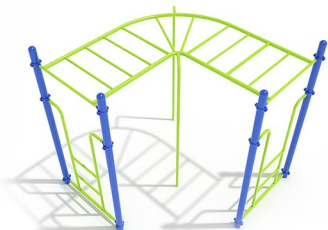

90° Straight Rung Horizontal Ladder

SKU: PTC002
Safety Zone: 20' x 20'
Age Range: 5 - 12 years
$3,402.00