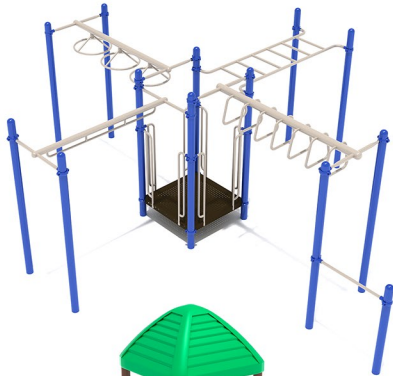

SPARK PLAY SYSTEMS

19

Distributed by: Efficient Amenities

EFFICIENT AMENITIES

Call Us Today.

(855) 884-8387

White Plains

SKU: PKP164
 Safety Zone: 28' 11" x 31' 7"
 Age Range: 5 - 12 years