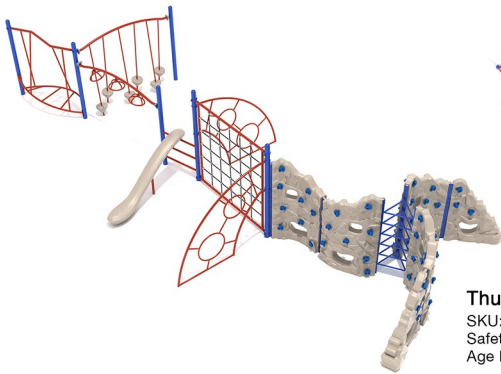

GET PHYSICAL PLAY SYSTEMS

109

Distributed by: Efficient Amenities

EFFICIENT AMENITIES

Call Us Today

(855) 884-8387

Thunder Basin

SKU: PGP016
 Safety Zone: 32' 8" x 56' 1"
 Age Range: 5 - 12 years