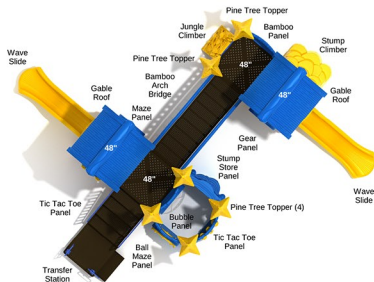

Orchid Oasis

SKU: PTH014

Safety Zone: 39' 5" x 38' 1"

Age Range: 2 - 12 years

$27,868.00

Post Size: 5 inch

Child Capacity: 36 - 42

Fall Height: 48"