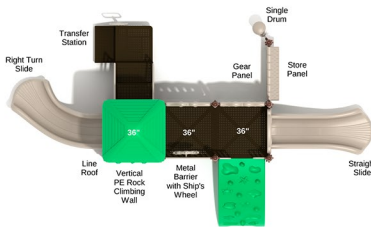

Murfreesboro

SKU: PKP249

Safety Zone: 35' 4" x 29' 2"

Age Range: 2 - 12 years

$10,374.00

Post Size: 3.5 inch
Child Capacity: 25 - 29
Fall Height: 60"