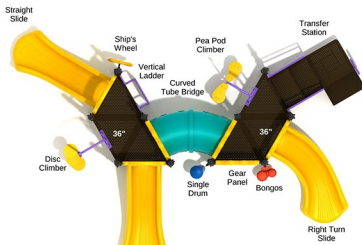

Ann Arbor

SKU: PKP112
Safety Zone: 25' 1" x 32' 1"
Age Range: 2 - 5 years

Post Size: 3.5 inch
Child Capacity: 32 - 37
Fall Height: 36"