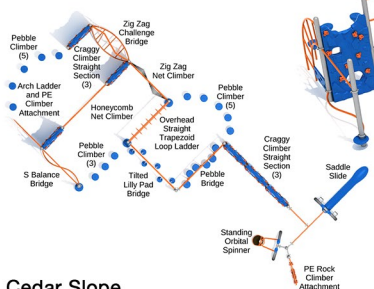

Post Size: 4.5 inch

Child Capacity: 20 - 25

Fall Height: 96"

Cedar Slope

SKU: PGP023

Safety Zone: 42' 5" x 58' 11"

Age Range: 5 - 12 years

\$28,956.00