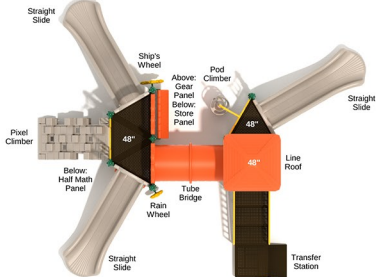

Vincennes

SKU: PKP235

Safety Zone: 29' 5" x 32' 4"

Age Range: 2 - 12 years

$15,002.00

Post Size: 3.5 inch
Child Capacity: 34 - 40
Fall Height: 48"