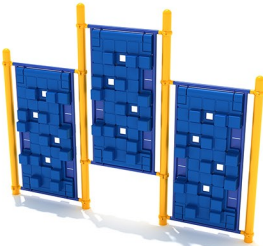

Pixel Tower

SKU: PPX003
Safety Zone: 21' 2" x 12' 11"
Age Range: 5 - 12 years

$4,4546.00