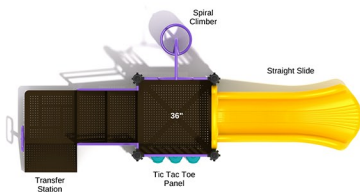

Rochester

SKU: PKP102

Safety Zone: 20' 9" x 21' 8"

Age Range: 2 - 5 years

\$4,716.00

Post Size: 3.5 inch

Child Capacity: 11 - 13

Fall Height: 36"