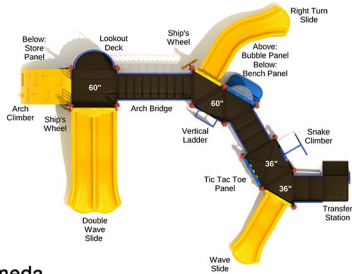

Post Size: 3.5 inch
 Child Capacity: 46 - 53
 Fall Height: 84"

Thibadaux

SKU: PKP192
 Safety Zone: 33' 1" x 32' 8"
 Age Range: 5 - 12 years
\$18,448.00

Post Size: 3.5 inch
 Child Capacity: 38 - 44
 Fall Height: 72"