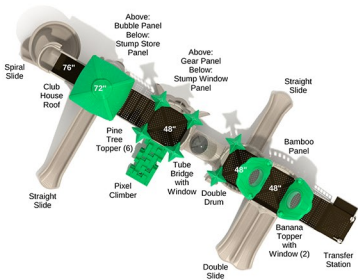

\$31,522.00

Comfy Chameleon

SKU: PTH041

Safety Zone: 34' x 52' 2"

Age Range: 2 - 12 years

\$31,814.00

Post Size: 5 inch

Child Capacity: 41 - 47