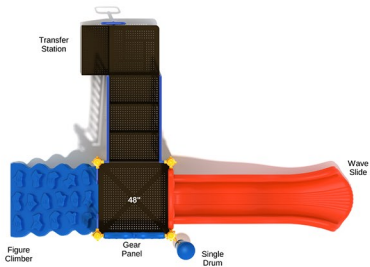

Bismarck

SKU: PKP148

Safety Zone: 21' x 25' 10"

Age Range: 2 - 12 years

$5,982.00

Post Size: 3.5 inch

Child Capacity: 12 - 14

Fall Height: 48"