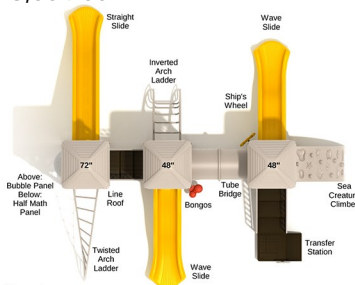

Thibadaux

SKU: PKP192
Safety Zone: 33' 1" x 32' 8"
Age Range: 5 - 12 years
$18,448.00

Post Size: 3.5 inch
Child Capacity: 38 - 44
Fall Height: 72"