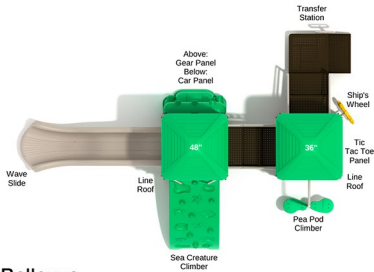

SKU: PKP134

Safety Zone: 24' 7" x 28' 7"

Age Range: 2 - 5 years

Post Size: 3.5 inch

Child Capacity: 20 - 23

Fall Height: 36"

\$9,070.00

Bellevue