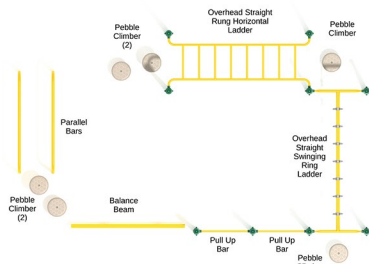

Irondale

SKU: PKP212

Safety Zone: 17' 11" x 25' 6"

Age Range: 2 - 5 years

\$5,192.00

Post Size: 3.5 inch

Child Capacity: 12 - 14

Fall Height: 36"