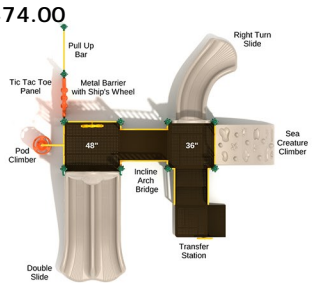

Pontiac

SKU: PKP197

Safety Zone: 27' 9" x 28'

Age Range: 2 - 12 years

$10,510.00

Post Size: 3.5 inch

Child Capacity: 25 - 29

Fall Height: 48"