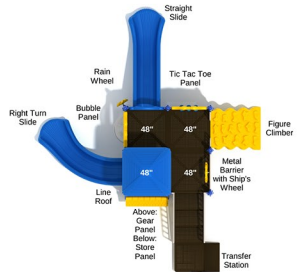

Sioux Falls

SKU: PKP138
Safety Zone: 30' 9" x 27' 10"
Age Range: 2 - 12 years

Post Size: 3.5 inch
Child Capacity: 28 - 33
Fall Height: 48"

$11,440.00