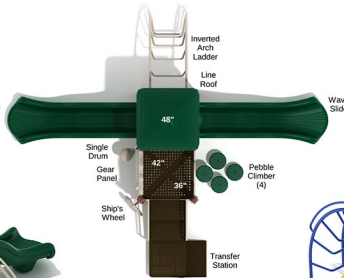

NEUTRAL

PRIMARY

Benedict Canyon

SKU: PKP013
Safety Zone: 30' 6" x 27' 2"
Age Range: 2 - 12 years
Post Size: 3.5 inch
Child Capacity: 21 - 24
Fall Height: 48"

$8,688.00

PRIMARY

NEUTRAL

Sunset Harbor

SKU: PKP006
Safety Zone: 28' 9" x 28' 7"
Age Range: 5 - 12 years
Post Size: 3.5 inch
Child Capacity: 25 - 29
Fall Height: 84"

$8,938.00

QUICK SHIP PLAY SYSTEMS

9