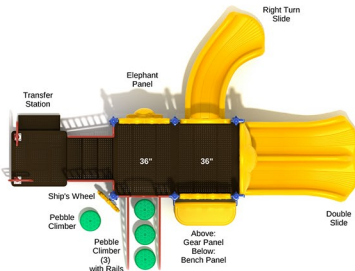

Ponte Vedra

SKU: PKP208

Safety Zone: 20' 3" x 29' 9"

Age Range: 2 - 12 years

Post Size: 3.5 inch

Child Capacity: 25 - 29

Fall Height: 48"

$9,008.00