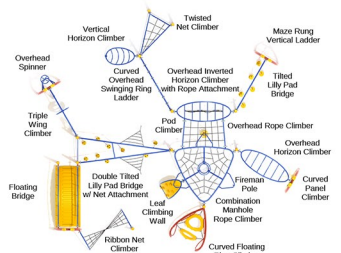

Lock Haven

SKU: PGP003

Safety Zone: 49' 4" x 46' 3"

Age Range: 5 - 12 years

$38,926.00

Post Size: 4.5 inch

Child Capacity: 34 - 42

Fall Height: 96"