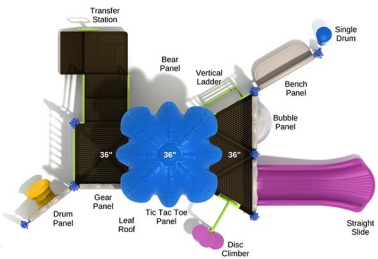

Santa Clara

SKU: PKP107

Safety Zone: 23' 8" x 29' 8"

Age Range: 2 - 5 years

$10,474.00

Post Size: 3.5 inch

Child Capacity: 26 - 30

Fall Height: 36"