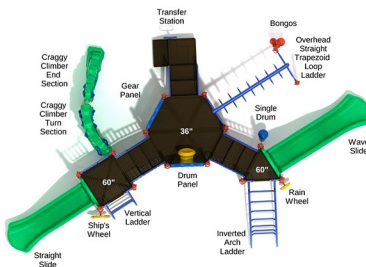

Tysons Corner

SKU: PKP188

Safety Zone: 32' 9" x 35' 5"

Age Range: 5 - 12 years

$16,436.00

Post Size: 3.5 inch

Child Capacity: 45 - 52

Fall Height: 90"