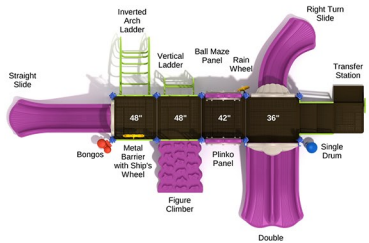

Barborton

SKU: PKP255

Safety Zone: 26' 1" x 36' 7"

Age Range: 2 - 12 years

$13,648.00

Post Size: 3.5 inch

Child Capacity: 37 - 43

Fall Height: 48"