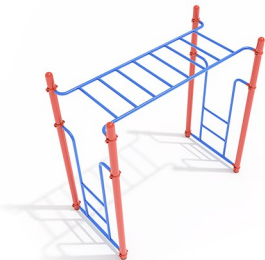

Pacific Blue

Tan

Quick Ship

Poseidon's Hideout

SKU: PFS013
 Safety Zone: 19' 5" x 21' 6"
 Fall Height: 40"
 Age Range: 2 - 12 years
\$3,676.00

Product Highlights:

- Matching Games
- Bubble Math
- Clam Maze (Race to the Pearl)
- Educational Guide Available