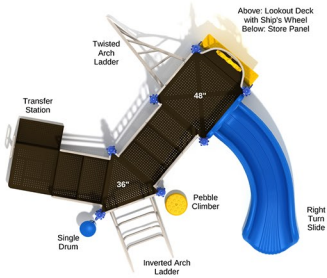

Valparaiso

SKU: PKP219

Safety Zone: 22' 8" x 25' 5"

Age Range: 2 - 12 years

$8,468.00

Post Size: 3.5 inch

Child Capacity: 21 - 25

Fall Height: 48"

Knoxville

SKU: PKP176

Safety Zone: 16' 11" x 19' 9"

Age Range: 6 - 23 months

$8,644.00

Post Size: 3.5 inch

Child Capacity: 22 - 26

Fall Height: 12"

Fayetteville

SKU: PKP178

Safety Zone: 24' 6" x 28' 5"

Age Range: 2 - 5 years

$8,666.00

Post Size: 3.5 inch

Child Capacity: 20 - 23

Fall Height: 36"

SPARK PLAY SYSTEMS

27

Distributed by: Efficient Amenities

EFFICIENT AMENITIES

Call Us Today.

(855) 884-8387