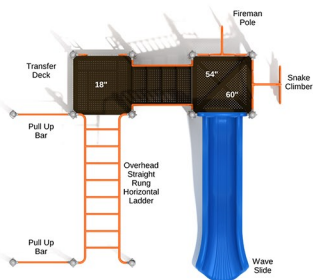

Forest Grove

SKU: PKP224
Safety Zone: 24' 3" x 26' 5"
Age Range: 5 - 12 years

Post Size: 3.5 inch
Child Capacity: 20 - 23
Fall Height: 84"

$7,946.00