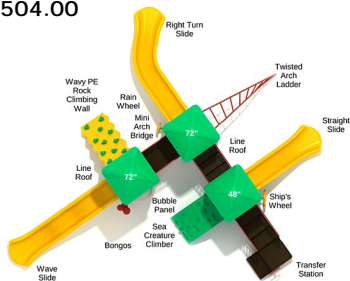

Alameda

SKU: PKP142

Safety Zone: 32' 5" x 37' 11"

Age Range: 2 - 12 years

Post Size: 3.5 inch

Child Capacity: 46 - 53

Fall Height: 60"

\$18,504.00