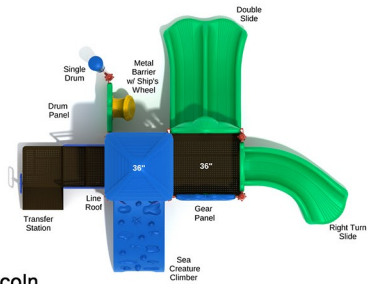

\$9,044.00

SPARK PLAY SYSTEMS

29

Distributed by: Efficient Amenities

EFFICIENT AMENITIES

Call Us Today

(855) 884-8387

Lincoln