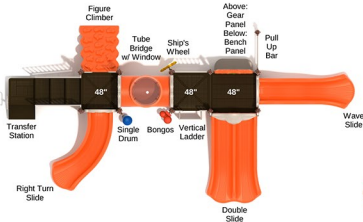

Age Range: 2 - 12 years

\$13,648.00

Post Size: 3.5 inch

Child Capacity: 37 - 43

Fall Height: 48"

Portland

SKU: PKP141

Safety Zone: 26' 1" x 39' 5"