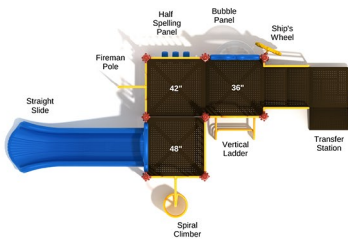

Egg Harbor

SKU: PKP198

Safety Zone: 24' 6" x 30' 5"

Age Range: 2 - 12 years

Post Size: 3.5 inch

Child Capacity: 21 - 25

Fall Height: 48"

$8,956.00