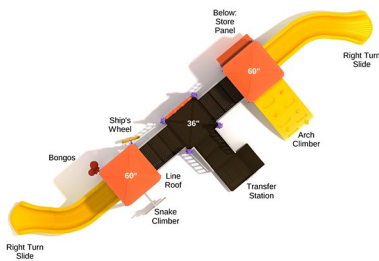

Cambridge

SKU: PKP137
Safety Zone: 36' x 34' 1"
Age Range: 5 - 12 years
$13,950.00

Post Size: 3.5 inch
Child Capacity: 25 - 29
Fall Height: 84"