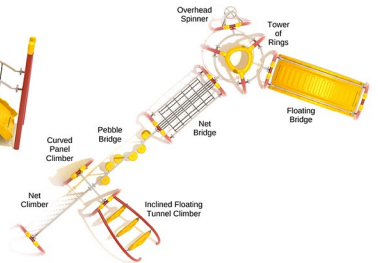

Lava Tree

SKU: PGP004

Safety Zone: 31' 2" x 50' 10"

Age Range: 5 - 12 years

$23,730.00

Post Size: 4.5 inch

Child Capacity: 14 - 19

Fall Height: 96"