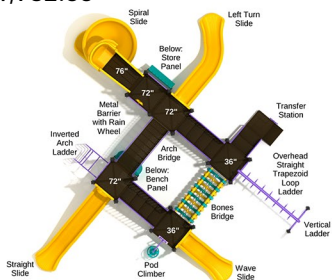

Cape May

SKU: PKP191

Safety Zone: 39' x 42' 1"

Age Range: 5 - 12 years

$24,762.00

Post Size: 3.5 inch

Child Capacity: 51 - 59

Fall Height: 72"