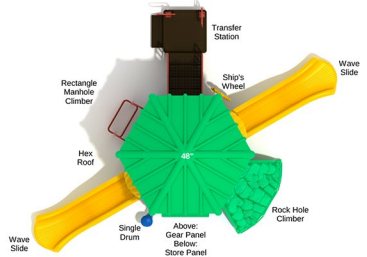

Saint Elias

SKU: PMF002

Safety Zone: 27' 6" x 31' 5"

Age Range: 2 - 12 years

$13,622.00

Post Size: 4.5 inch
Child Capacity: 27 - 31
Fall Height: 48"