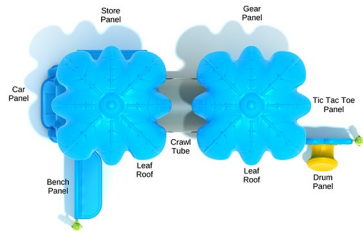

Bozeman

SKU: PKP110

Safety Zone: 13' 9" x 19' 10"

Age Range: 6 - 23 months

Post Size: 3.5 inch

Child Capacity: 12 - 14

Fall Height: 12"

$6,486.00

Ames

SKU: PKP127

Safety Zone: 26' 4" x 25' 5"

Age Range: 2 - 12 years

Post Size: 3.5 inch

Child Capacity: 19 - 22

Fall Height: 48"

$6,830.00

San Mateo

SKU: PKP114

Safety Zone: 29' 1" x 31' 9"

Age Range: 5 - 12 years

Post Size: 3.5 inch

Child Capacity: 13 - 15

Fall Height: 84"

$6,870.00

SPARK PLAY SYSTEMS

23

Distributed by: Efficient Amenities

EFFICIENT AMENITIES

Call Us Today.

(855) 884-8387