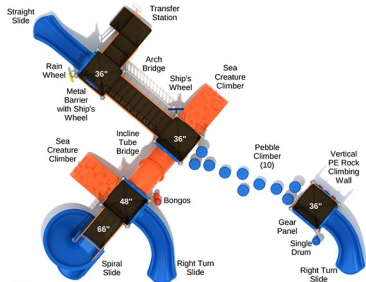

SPARK PLAY SYSTEMS

63

Distributed by: Efficient Amenities

EFFICIENT AMENITIES

Call Us Today

(855) 884-8387

Eau Claire

SKU: PKP156
 Safety Zone: 33' 11" x 48' 5"
 Age Range: 2 - 12 years