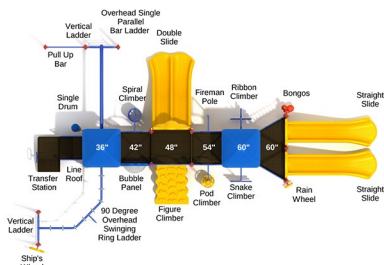

Denton

SKU: PKP179
Safety Zone: 29' 3" x 43' 11"
Age Range: 5 - 12 years

Post Size: 3.5 inch
Child Capacity: 59 - 68
Fall Height: 84"

$20,672.00