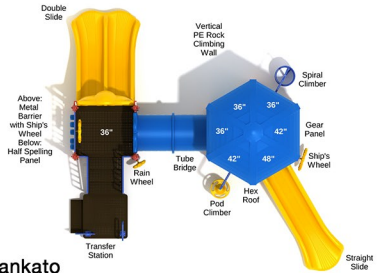

Grosse Pointe

SKU: PKP230

Safety Zone: 42' 10" x 32' 4"

Age Range: 5 - 12 years

\$15,664.00

Post Size: 3.5 inch
Child Capacity: 41 - 48
Fall Height: 84"

Mankato

SKU: PKP233
 Safety Zone: 28' 8" x 29'
 Age Range: 2 - 12 years