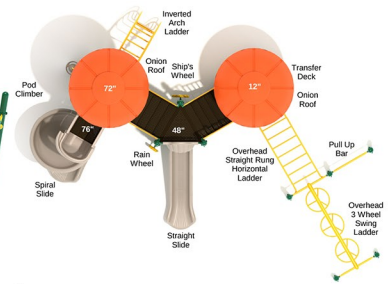

Shasta

SKU: PMF016

Safety Zone: 35' 1" x 41' 7"

Age Range: 5 - 12 years

Post Size: 4.5 inch

Child Capacity: 36 - 42

Fall Height: 84"

$20,028.00