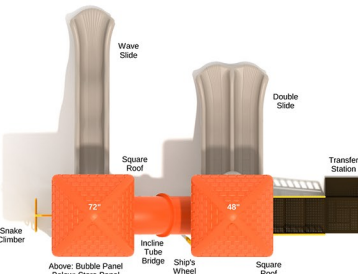

Hayward

SKU: PKP184

Safety Zone: 24' 9" x 41' 11"

Age Range: 5 - 12 years

$13,704.00

Post Size: 3.5 inch

Child Capacity: 27 - 32

Fall Height: 72"