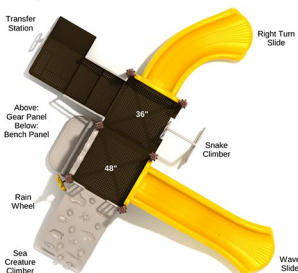

Reno

SKU: PKP151
Safety Zone: 27' 2" x 27' 2"
Age Range: 2 - 12 years

Post Size: 3.5 inch
Child Capacity: 21 - 25
Fall Height: 48"

$7,904.00