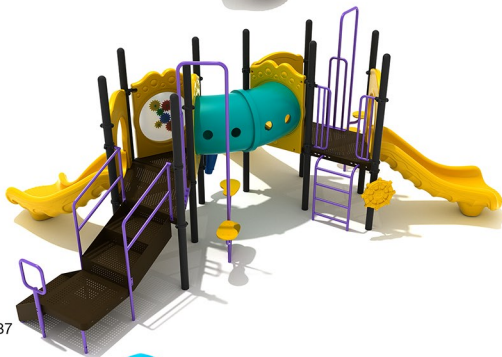

Sandy Springs

SKU: PKP133
Safety Zone: 20' 9" x 33' 6"
Age Range: 2 - 5 years
$10,888.00

Post Size: 3.5 inch
Child Capacity: 20 - 23
Fall Height: 36"

Ann Arbor

SKU: PKP112
Safety Zone: 25' 1" x 32' 1"
Age Range: 2 - 5 years

Post Size: 3.5 inch
Child Capacity: 32 - 37
Fall Height: 36"

$11,090.00

Homestead

SKU: PKP226
Safety Zone: 24' 7" x 32' 11"
Age Range: 5 - 12 years

Post Size: 3.5 inch
Child Capacity: 23 - 27
Fall Height: 84"

$11,314.00

SPARK PLAY SYSTEMS