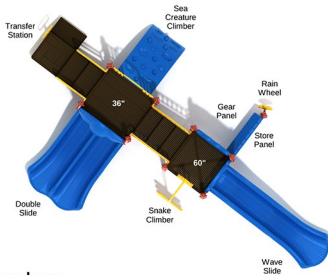

SPARK PLAY SYSTEMS

37

Distributed by: Efficient Amenities

EFFICIENT AMENITIES

Call Us Today.

(855) 884-8387

Richardson

SKU: PKP187
 Safety Zone: 24' 7" x 34' 6"
 Age Range: 2 - 12 years
\$10,638.00