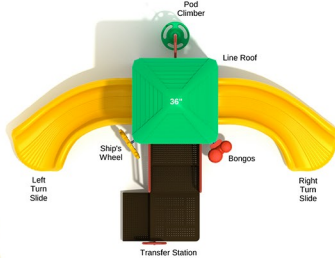

Powells Bay

SKU: PKP002
Safety Zone: 25' 7" x 21' 9"
Age Range: 2 - 12 years
Post Size: 3.5 inch
Child Capacity: 13 - 15
Fall Height: 36"

$4,984.00