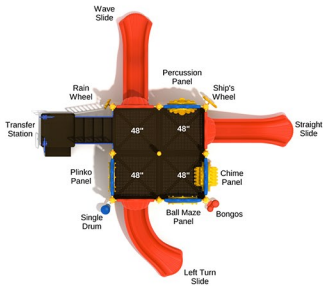

Admirals Cove

SKU: PMF021
Safety Zone: 33' 5" x 32' 8"
Age Range: 2 - 12 years

Post Size: 4.5 inch
Child Capacity: 34 - 40
Fall Height: 48"

$14,954.00

Founders Club

SKU: PMF023
Safety Zone: 33' 6" x 34'
Age Range: 5 - 12 years

Post Size: 4.5 inch
Child Capacity: 30 - 34
Fall Height: 84"

$15,588.00

Valley View

SKU: PMF034
Safety Zone: 33' 9" x 37' 3"
Age Range: 2 - 12 years

Post Size: 4.5 inch
Child Capacity: 26 - 35
Fall Height: 66"

$18,794.00

MAXIMUM PLAY SYSTEMS