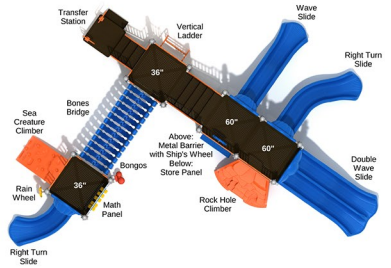

Princeton

SKU: PMF015

Safety Zone: 41' 1" x 39' 8"

Age Range: 2 - 12 years

Post Size: 4.5 inch

Child Capacity: 42 - 48

Fall Height: 60"

$22,086.00