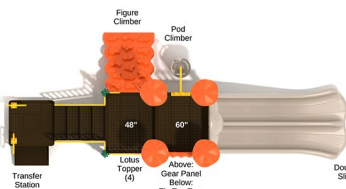

Berkeley

SKU: PKP106

Safety Zone: 29' 11" x 25' 11"

Age Range: 2 - 12 years

$9,830.00

Post Size: 3.5 inch

Child Capacity: 22 - 26

Fall Height: 48"