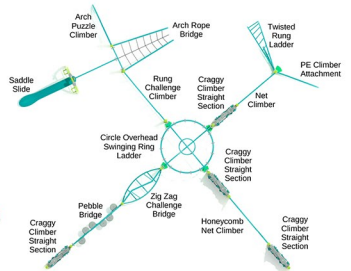

EFFICIENT AMENITIES

Call Us Today

(855) 884-8387

Columbia Hills

SKU: PGP020

Safety Zone: 57' 2" x 51'

Age Range: 5 - 12 years

\$23,604.00