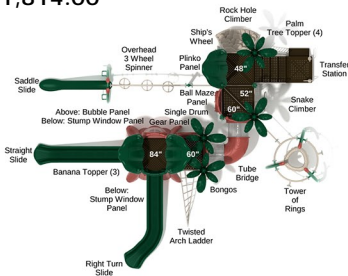

Falcon Flight

SKU: PTH038

Safety Zone: 40' 2" x 46' 3"

Age Range: 5 - 12 years

$32,682.00

Post Size: 5 inch

Child Capacity: 52 - 60

Fall Height: 84"