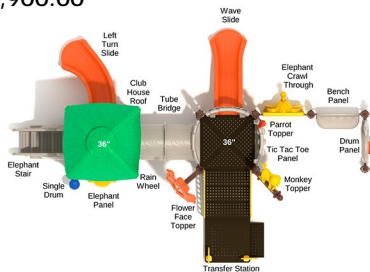

Jumping Jaguar

SKU: PTH001

Safety Zone: 28' 8" x 40' 9"

Age Range: 2 - 5 years

$15,362.00

Post Size: 5 inch

Child Capacity: 27 - 31

Fall Height: 36"