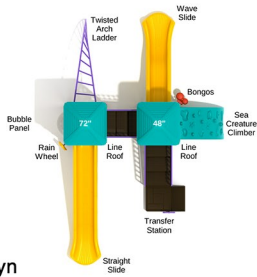

43

Distributed by: Efficient Amenities

EFFICIENT AMENITIES

Call Us Today.

(855) 884-8387

Berwyn

SKU: PKP196

Safety Zone: 33' 1" x 25' 5"