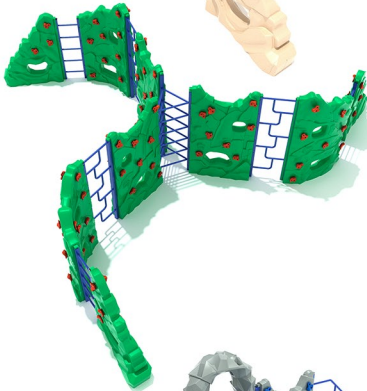

Craggy Range

SKU: PCR010
Safety Zone: 36' x 39'
Age Range: 5 - 12 years

$12,542.00