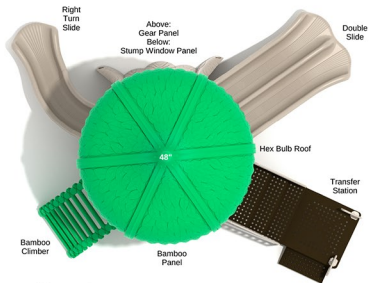

Distributed by: Efficient Amenities

EFFICIENT AMENITIES

Call Us Today

(855) 884-8387

Cougar Corral

SKU: PTH022
 Safety Zone: 29' 2" x 32' 3"
 Age Range: 2 - 12 years
\$16,438.00

Post Size: 5 inch
 Child Capacity: 24 - 29
 Fall Height: 48"