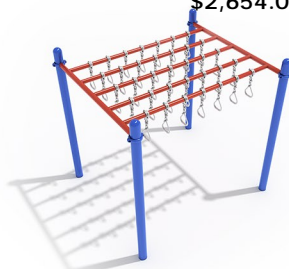

Quintuple Straight Swinging Ring Ladder

SKU: PTC011
Safety Zone: 20' x 20'
Age Range: 5 - 12 years
$3,702.00