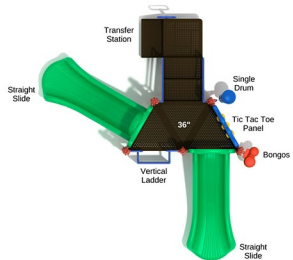

Madison

SKU: PKP101
Safety Zone: 24' 9" x 23' 4"
Age Range: 2 - 5 years

Post Size: 3.5 inch
Child Capacity: 16 - 19
Fall Height: 36"

$5,736.00