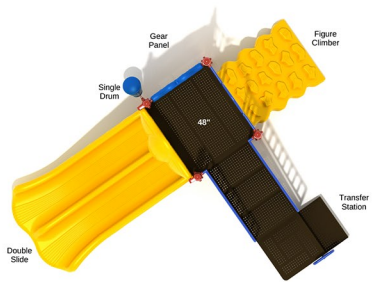

Fall Height: 84"

\$6,870.00

SPARK PLAY SYSTEMS

23

Distributed by: Efficient Amenities

EFFICIENT AMENITIES

Call Us Today.

(855) 884-8387