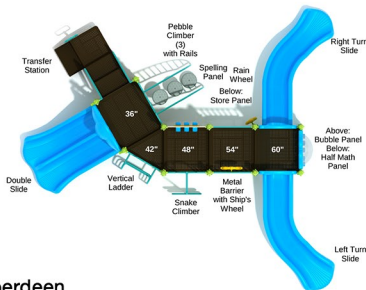

SKU: PKP203

Safety Zone: 26' 6" x 24' 11"

Age Range: 5 - 12 years

\$13,042.00

Post Size: 3.5 inch

Child Capacity: 29 - 34

Fall Height: 84"

Aberdeen