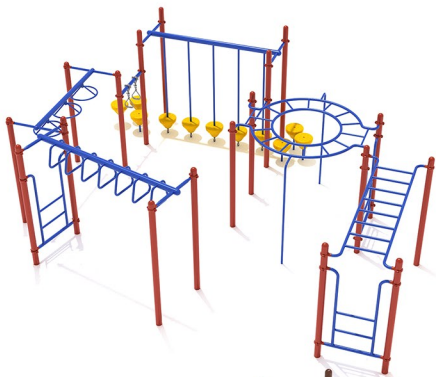

Fall Height: 36"

SPARK PLAY SYSTEMS

27

Distributed by: Efficient Amenities

EFFICIENT AMENITIES

Call Us Today.

(855) 884-8387

Terre Haute