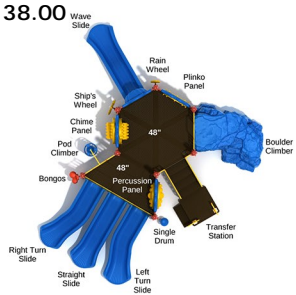

Kessler Commons

SKU: PMF027

Safety Zone: 35' 7" x 32' 3"

Age Range: 5 - 12 years

Post Size: 4.5 inch

Child Capacity: 34 - 42

Fall Height: 48"

$19,624.00