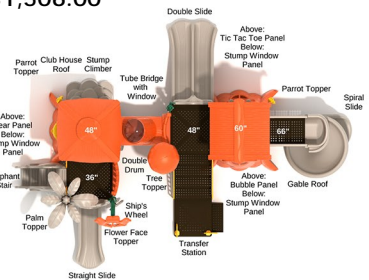

Timmy Toucan

SKU: PTH007
Safety Zone: 34' 8" x 41' 1"
Age Range: 2 - 12 years

Post Size: 5 inch
Child Capacity: 43 - 50
Fall Height: 66"

$31,522.00