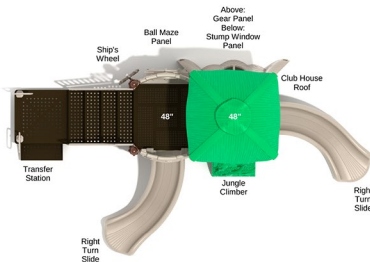

Tilly Tiger

SKU: PTH027

Safety Zone: 23' 8" x 33' 3"

Age Range: 2 - 12 years

$13,900.00

Post Size: 5 inch

Child Capacity: 20 - 26

Fall Height: 48"