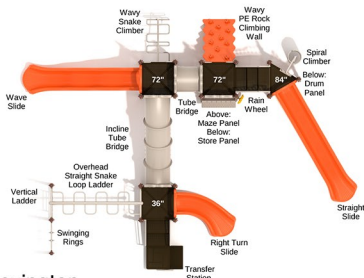

Merrimack

SKU: PKP239

Safety Zone: 25' 3" x 42' 11"

Age Range: 2 - 12 years

$21,494.00

Post Size: 3.5 inch

Child Capacity: 46 - 53

Fall Height: 48"