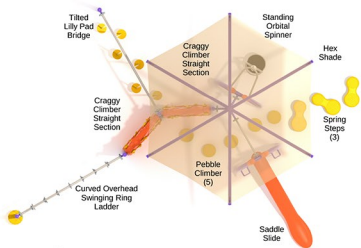

\$18,116.00

Lake Nighthorse

SKU: PGP022
 Safety Zone: 45' 6" x 55' 9"
 Age Range: 5 - 12 years

Post Size: 4.5 inch
 Child Capacity: 28 - 35
 Fall Height: 96"

Sequoia Crest

SKU: PGP015

Safety Zone: 36' 7" x 38' 11"