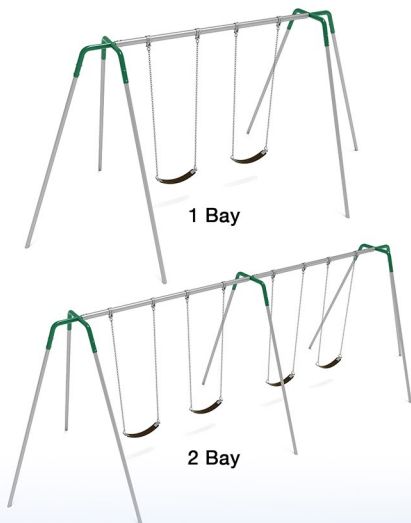

Double Clevis Connector

SKU: PCS006

\$5.50

Clevis Connector Allen Wrench

SKU: PCS007

\$2.00

Elite Tripod

3.5-inch Top Rail with 2.375-inch Legs