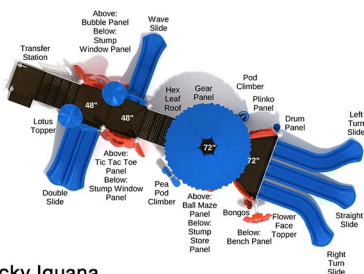

Icky Iguana

SKU: PTH031

Safety Zone: 31' 1" x 51' 11"

Age Range: 2 - 12 years

$33,908.00

Post Size: 5 inch

Child Capacity: 56 - 64

Fall Height: 72"