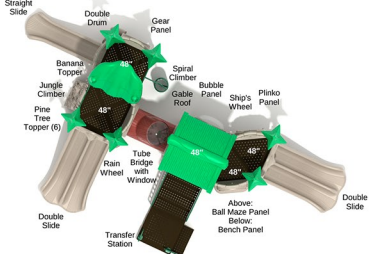

Turbo Turtle

SKU: PTH039
Safety Zone: 27' 8" x 44' 1"
Age Range: 2 - 12 years

Post Size: 5 inch
Child Capacity: 41 - 47
Fall Height: 48"

$25,408.00