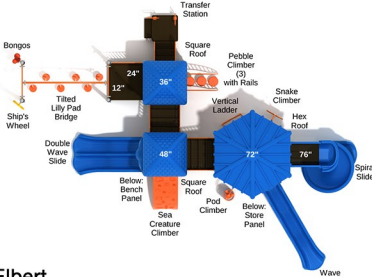

\$31,166.00

Vista Village

SKU: PMF046
 Safety Zone: 38' x 42' 5"
 Age Range: 5 - 12 years

Post Size: 4.5 inch
 Child Capacity: 32 - 42
 Fall Height: 96"

\$31,336.00

Elbert

SKU: PMF009
 Safety Zone: 38' 8" x 48' 6"
 Age Range: 5 - 12 years