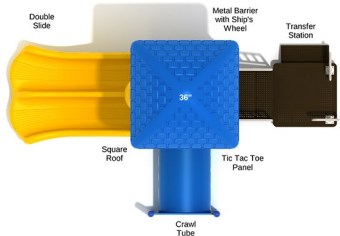

SKU: PKP113

Safety Zone: 23' 3" x 29' 7"

Age Range: 2 - 12 years

Post Size: 3.5 inch

Child Capacity: 21 - 25

Fall Height: 48"

\$9,134.00

Andover