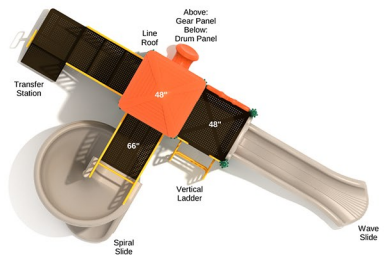

Alexandria

SKU: PKP160
Safety Zone: 22' 3" x 31' 3"
Age Range: 2 - 12 years

Post Size: 3.5 inch
Child Capacity: 21 - 25
Fall Height: 66"

$11,450.00