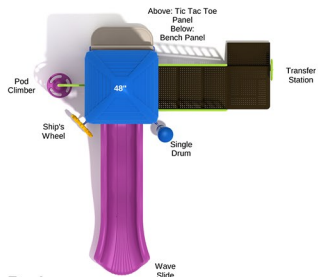

Menlo Park

SKU: PKP182
Safety Zone: 24' 3" x 22' 8"
Age Range: 2 - 12 years

Post Size: 3.5 inch
Child Capacity: 15 - 18
Fall Height: 48"

$6,508.00