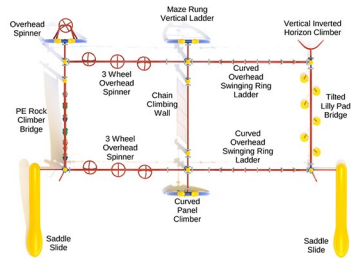

Whitney

SKU: PGP010

Safety Zone: 37' 9" x 36' 8"

Age Range: 5 - 12 years

$23,754.00

Post Size: 4.5 inch

Child Capacity: 22 - 27

Fall Height: 96"