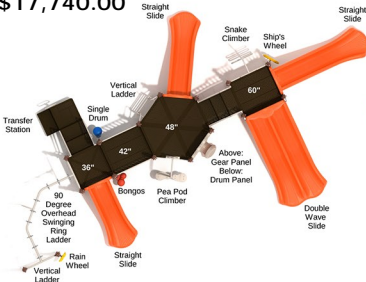

Post Size: 3.5 inch
 Child Capacity: 53 - 61
 Fall Height: 84"

\$17,740.00

Corvallis

SKU: PKP166

Safety Zone: 31' 6" x 46' 5"

Age Range: 5 - 12 years

Post Size: 3.5 inch
 Child Capacity: 52 - 60
 Fall Height: 84"