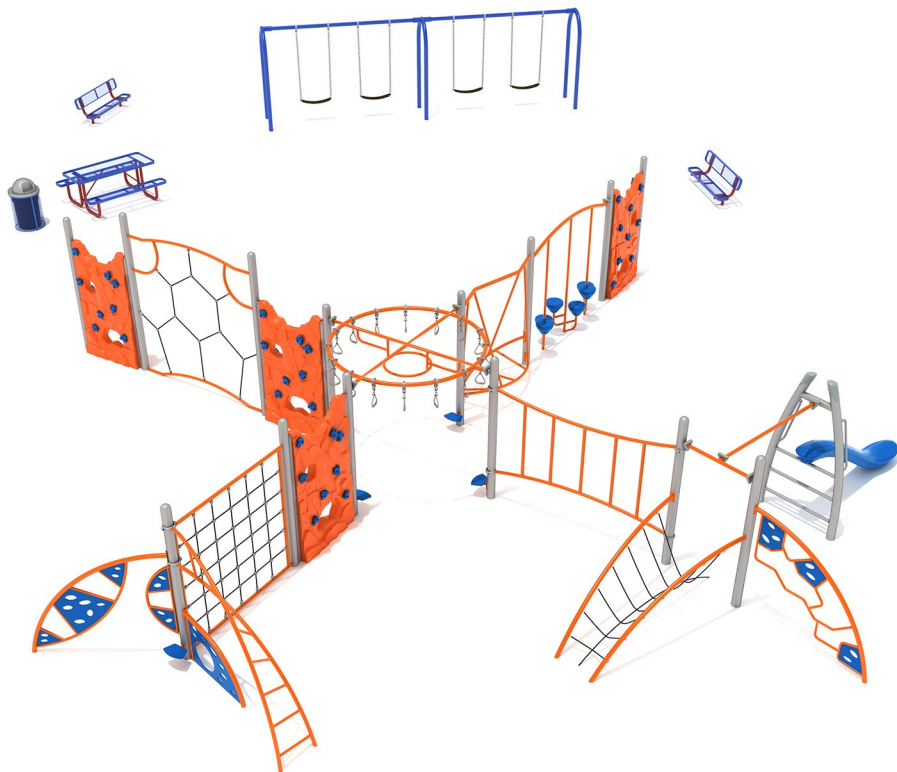

Slides  **MAXIMUM COMPONENTS**

105

Distributed by: Efficient Amenities

EFFICIENT AMENITIES

Call Us Today.

(855) 884-8387

Get to know our Get Physical Playground Systems

- ✓ Suitable for children ages 5-12 years
- ✓ 8-foot fall height on the majority of designs
- ✓ Incorporate over 50 different components