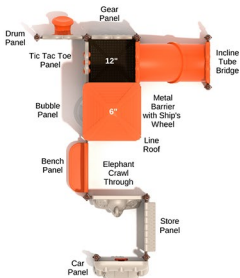

Valparaiso

SKU: PKP219

Safety Zone: 22' 8" x 25' 5"

Age Range: 2 - 12 years

$8,468.00

Post Size: 3.5 inch

Child Capacity: 21 - 25

Fall Height: 48"