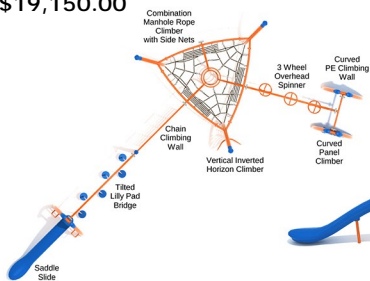

Sequoia Crest

SKU: PGP015

Safety Zone: 36' 7" x 38' 11"

Age Range: 5 - 12 years

$19,150.00

Post Size: 4.5 inch

Child Capacity: 19 - 25

Fall Height: 96"