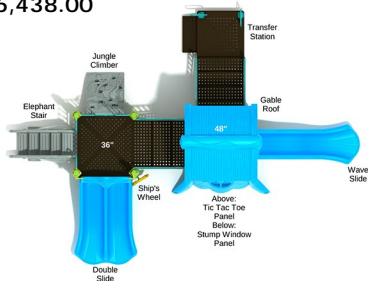

Distributed by: Efficient Amenities

EFFICIENT AMENITIES

Call Us Today

(855) 884-8387

Cougar Corral

SKU: PTH022
 Safety Zone: 29' 2" x 32' 3"
 Age Range: 2 - 12 years
\$16,438.00

Post Size: 5 inch
 Child Capacity: 24 - 29
 Fall Height: 48"