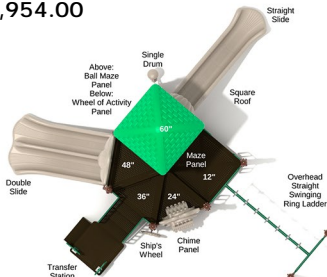

Admirals Cove

SKU: PMF021
Safety Zone: 33' 5" x 32' 8"
Age Range: 2 - 12 years

Post Size: 4.5 inch
Child Capacity: 34 - 40
Fall Height: 48"

$14,954.00