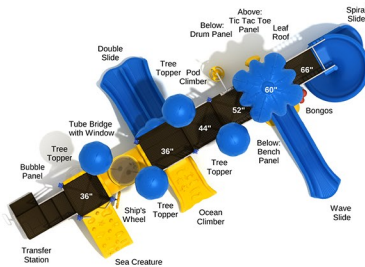

Overland Park

SKU: PKP116

Safety Zone: 30' 1" x 42' 9"

Age Range: 2 - 12 years

Post Size: 3.5 inch

Child Capacity: 46 - 53

Fall Height: 66"

\$18,874.00