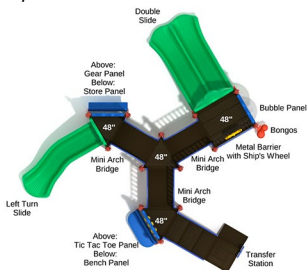

SKU: PKP221

Safety Zone: 23' 6" x 36' 4"

Age Range: 5 - 12 years

\$13,324.00

Post Size: 3.5 inch

Child Capacity: 13 - 36

Fall Height: 72"

Lawrence