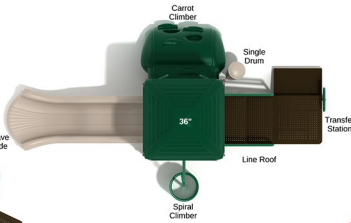

Port Liberty

SKU: PKP001
Safety Zone: 25' 6" x 19' 6"
Age Range: 2 - 12 years
Post Size: 3.5 inch
Child Capacity: 12 - 14
Fall Height: 36"

$4,626.00