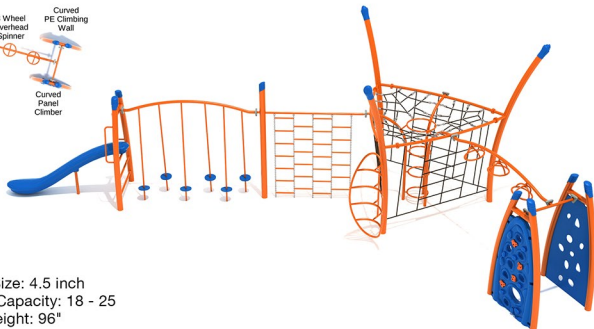

Sequoia Crest

SKU: PGP015

Safety Zone: 36' 7" x 38' 11"

Age Range: 5 - 12 years

$19,150.00

Post Size: 4.5 inch

Child Capacity: 19 - 25

Fall Height: 96"