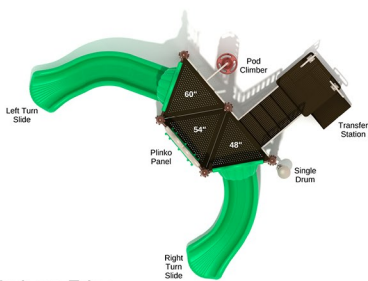

Timbers Edge

SKU: PMF033
Safety Zone: 26' 5" x 28' 2"
Age Range: 2 - 12 years

Post Size: 4.5 inch
Child Capacity: 16 - 24
Fall Height: 60"

$9,470.00

Williamson

SKU: PMF011
Safety Zone: 26' 4" x 26' 5"
Age Range: 2 - 12 years

Post Size: 4.5 inch
Child Capacity: 16 - 19
Fall Height: 36"

$9,950.00

Grays Peak

SKU: PMF012
Safety Zone: 27' 8" x 28' 4"
Age Range: 2 - 5 years

Post Size: 4.5 inch
Child Capacity: 14 - 16
Fall Height: 36"

$10,722.00

MAXIMUM PLAY SYSTEMS

79

Distributed by: Efficient Amenities

EFFICIENT AMENITIES

Call Us Today

(855) 884-8387