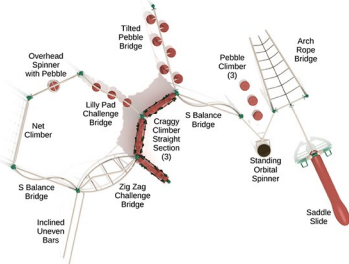

Pine Valley

SKU: PGP024
Safety Zone: 43' 3" x 43' 2"
Age Range: 5 - 12 years

Post Size: 4.5 inch
Child Capacity: 34 - 42
Fall Height: 96"

$18,116.00