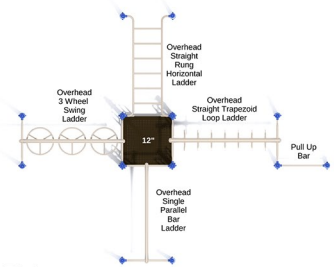

SPARK PLAY SYSTEMS

19

Distributed by: Efficient Amenities

EFFICIENT AMENITIES

Call Us Today.

(855) 884-8387

White Plains

SKU: PKP164
 Safety Zone: 28' 11" x 31' 7"
 Age Range: 5 - 12 years