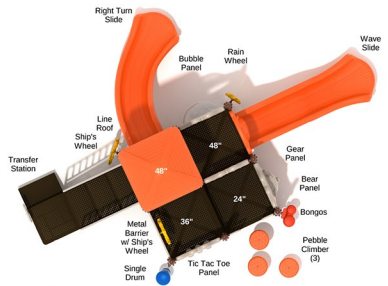

Santa Cruz

SKU: PKP153
Safety Zone: 27' 6" x 31' 3"
Age Range: 2 - 12 years

Post Size: 3.5 inch
Child Capacity: 30 - 35
Fall Height: 48"

$11,342.00