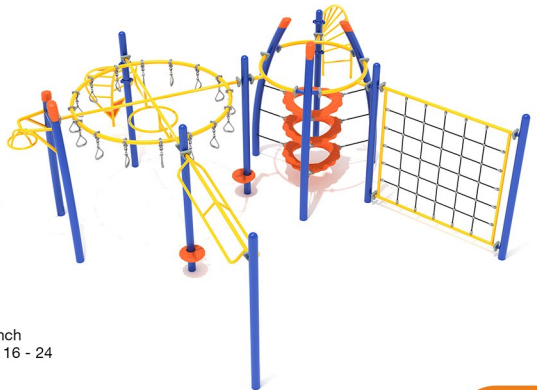

Sears Bellows

SKU: PGP011

Safety Zone: 31' x 35' 4"

Age Range: 5 - 12 years

\$9,876.00

Post Size: 4.5 inch

Child Capacity: 16 - 22

Fall Height: 96"