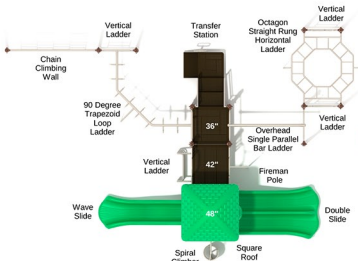

\$15,378.00

Post Size: 3.5 inch
Child Capacity: 28 - 33
Fall Height: 48"

Ashland

SKU: PKP157

Safety Zone: 29' 7" x 32'

Age Range: 2 - 12 years

\$15,472.00

Post Size: 3.5 inch
Child Capacity: 34 - 40
Fall Height: 48"