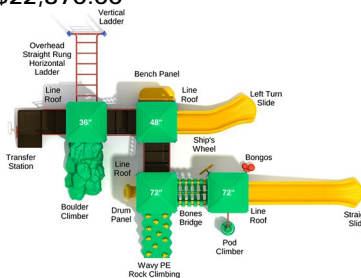

Honolulu

SKU: PKP155

Safety Zone: 31' 11" x 37'

Age Range: 2 - 12 years

$22,870.00

Post Size: 3.5 inch

Child Capacity: 55 - 64

Fall Height: 66"