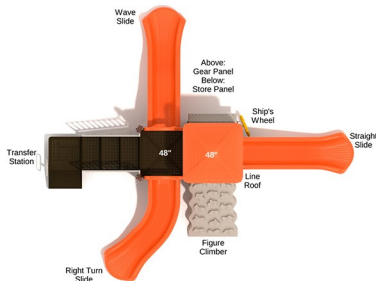

Post Size: 3.5 inch
 Child Capacity: 22 - 26
 Fall Height: 36"

\$9,556.00

Frederick

SKU: PKP129

Safety Zone: 29' 5" x 31' 1"

Age Range: 2 - 12 years

\$9,580.00

Post Size: 3.5 inch