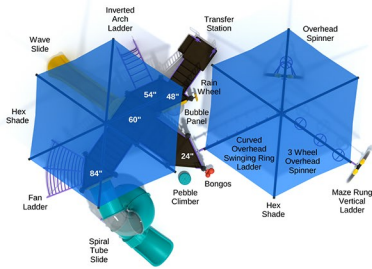

Vista Village

SKU: PMF046
Safety Zone: 38' x 42' 5"
Age Range: 5 - 12 years

Post Size: 4.5 inch
Child Capacity: 32 - 42
Fall Height: 96"

$31,336.00

Elbert

SKU: PMF009
Safety Zone: 38' 8" x 48' 6"
Age Range: 5 - 12 years

Post Size: 4.5 inch
Child Capacity: 54 - 42
Fall Height: 84"

$31,640.00

Barrington Ridge

SKU: PMF035
Safety Zone: 42' 7" x 32' 10"
Age Range: 2 - 12 years

Post Size: 4.5 inch
Child Capacity: 32 - 40
Fall Height: 66"

$33,542.00

MAXIMUM PLAY SYSTEMS

89

Distributed by: Efficient Amenities

EFFICIENT AMENITIES

Call Us Today.

(855) 884-8387