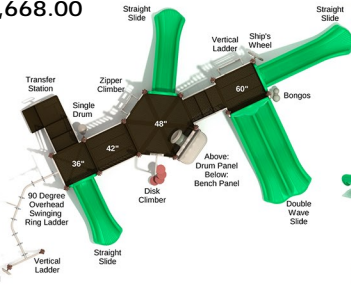

Irvine

SKU: PKP150

Safety Zone: 28' 9" x 45' 7"

Age Range: 5 - 12 years

Post Size: 3.5 inch
Child Capacity: 40 - 46
Fall Height: 84"

$17,668.00