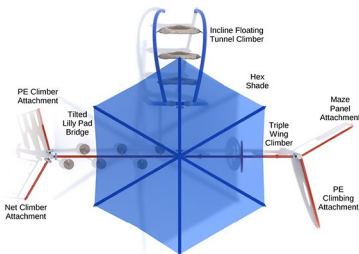

\$12,614.00

Conejos Peak

SKU: PGP019
 Safety Zone: 37' 10" x 32' 9"
 Age Range: 5 - 12 years

Post Size: 4.5 inch
 Child Capacity: 7 - 14
 Fall Height: 96"

\$12,946.00

Angora Summit

SKU: PGP014

Safety Zone: 27' 4" x 33' 11"