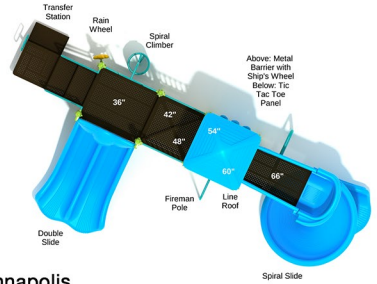

Annapolis

SKU: PKP213

Safety Zone: 23' 1" x 33' 8"

Age Range: 2 - 12 years

$13,748.00

Post Size: 3.5 inch
Child Capacity: 30 - 35
Fall Height: 66"