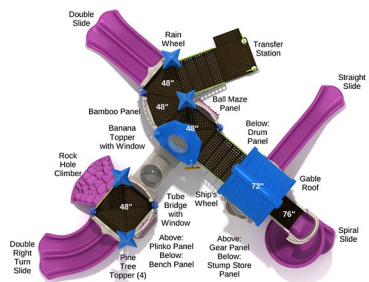

Child Capacity: 40 - 46

Fall Height: 48"

TREE HOUSE PLAY SYSTEMS

125

Distributed by: Efficient Amenities

EFFICIENT AMENITIES

Call Us Today

(855) 884-8387