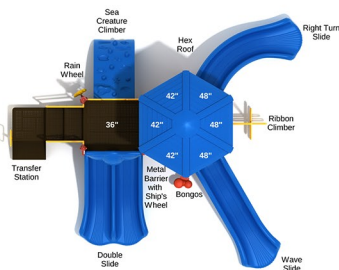

Lawrence

SKU: PKP171

Safety Zone: 32' 1" x 30' 7"

Age Range: 2 - 12 years

$13,380.00

Post Size: 3.5 inch

Child Capacity: 30 - 35

Fall Height: 48"