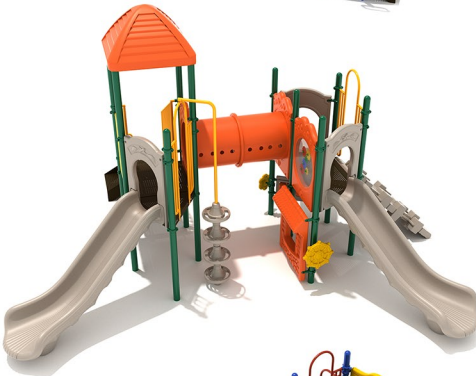

Call Us Today

(855) 884-8387

Kirkland

SKU: PKP170

Safety Zone: 31' 1" x 30' 4"

Age Range: 2 - 12 years

\$14,990.00

Post Size: 3.5 inch
Child Capacity: 32 - 37
Fall Height: 60"