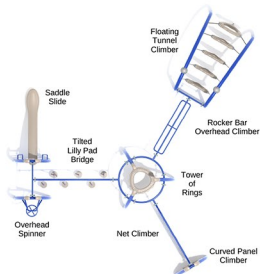

Altamonte Springs

SKU: PGP002

Safety Zone: 41' 3" x 39' 4"

Age Range: 5 - 12 years

$16,772.00

Post Size: 4.5 inch
Child Capacity: 14 - 20
Fall Height: 96"