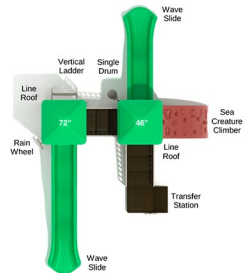

Burbank

SKU: PKP183
Safety Zone: 25' 1" x 33' 2"
Age Range: 5 - 12 years

Post Size: 3.5 inch
Child Capacity: 23 - 27
Fall Height: 72"

$11,738.00