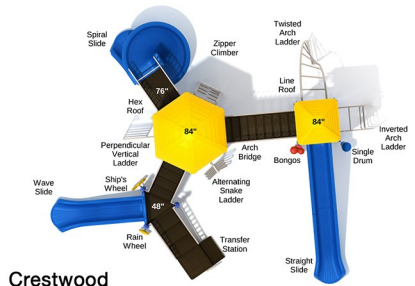

Crestwood

SKU: PKP244
Safety Zone: 42' 2" x 34' 4"
Age Range: 5 - 12 years

Post Size: 3.5 inch
Child Capacity: 53 - 61
Fall Height: 84"

$24,194.00