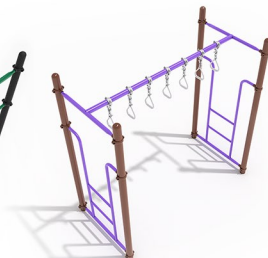

90° Trapezoid Loop Ladder

SKU: PTC008
Safety Zone: 20' x 20'
Age Range: 5 - 12 years
$2,174.00

Straight Swinging Ring Ladder

SKU: PTC009
Safety Zone: 16' 2" x 20'
Age Range: 5 - 12 years
$2,654.00