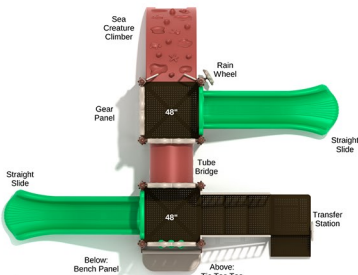

Frederick

SKU: PKP129

Safety Zone: 29' 5" x 31' 1"

Age Range: 2 - 12 years

$9,580.00

Post Size: 3.5 inch

Child Capacity: 22 - 26

Fall Height: 48"