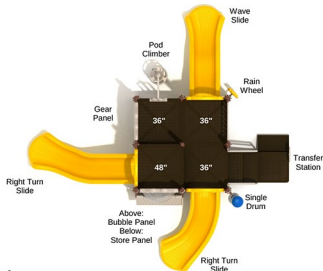

Renton

SKU: PKP143

Safety Zone: 27' 3" x 32'

Age Range: 2 - 12 years

\$10,552.00

Post Size: 3.5 inch

Child Capacity: 28 - 33

Fall Height: 48"