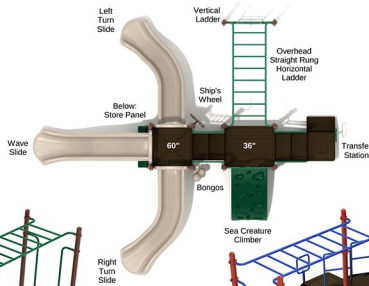

Safety Zone: 35' 2" x 31'

Age Range: 2 - 12 years

Post Size: 3.5 inch

Child Capacity: 28 - 32

Fall Height: 60"

\$12,496.00

NEUTRAL

Montauk Downs