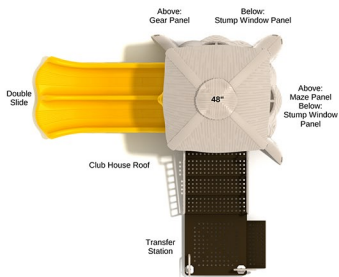

Henry Hornbill

SKU: PTH050

Safety Zone: 14' 8" x 26' 7"

Age Range: 6 - 23 months

$7,914.00

Post Size: 5 inch

Child Capacity: 16 - 24

Fall Height: None

Lynx Landing

SKU: PTH037

Safety Zone: 24' 9" x 25'

Age Range: 2 - 12 years

$9,730.00

Post Size: 5 inch

Child Capacity: 16 - 20

Fall Height: 48"