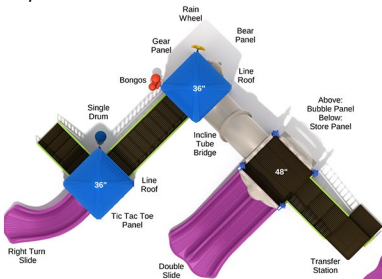

\$15,378.00

Post Size: 3.5 inch
Child Capacity: 28 - 33
Fall Height: 48"

Ashland

SKU: PKP157

Safety Zone: 29' 7" x 32'

Age Range: 2 - 12 years

\$15,472.00

Post Size: 3.5 inch
Child Capacity: 34 - 40
Fall Height: 48"