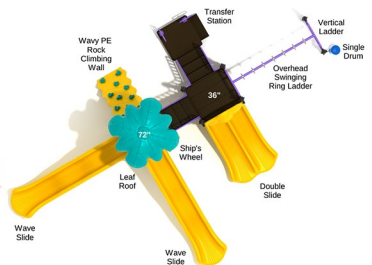

Boise

SKU: PKP109

Safety Zone: 30' 6" x 39' 7"

Age Range: 5 - 12 years

$14,538.00

Post Size: 3.5 inch

Child Capacity: 30 - 35

Fall Height: 84"