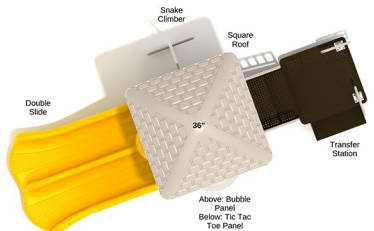

Beaverton

SKU: PKP145
 Safety Zone: 25' 10" x 21' 9"
 Age Range: 2 - 12 years

Post Size: 3.5 inch
 Child Capacity: 14 - 17
 Fall Height: 48"

\$6,938.00

Boulder

SKU: PKP104
 Safety Zone: 25' 9" x 25' 7"
 Age Range: 2 - 5 years

Post Size: 3.5 inch
 Child Capacity: 22 - 26
 Fall Height: 36"

\$7,234.00

Beech Grove

SKU: PKP210
 Safety Zone: 17' 6" x 26' 3"
 Age Range: 2 - 5 years

Post Size: 3.5 inch
 Child Capacity: 14 - 17
 Fall Height: 36"