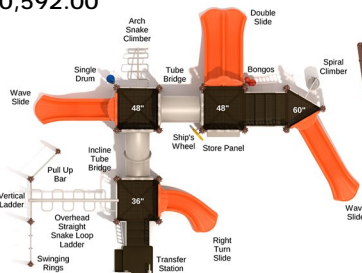

Copperleaf Court

SKU: PMF030

Safety Zone: 27' 11" x 41' 9"

Age Range: 2 - 12 years

Post Size: 4.5 inch

Child Capacity: 40 - 48

Fall Height: 60"

$20,592.00