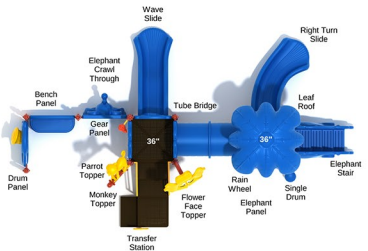

Post Size: 3.5 inch
Child Capacity: 30 - 35
Fall Height: 60"

Cedar Rapids

SKU: PKP162

Safety Zone: 25' 5" x 33' 4"

Age Range: 2 - 5 years

\$12,942.00

Post Size: 3.5 inch
Child Capacity: 26 - 30
Fall Height: 36"