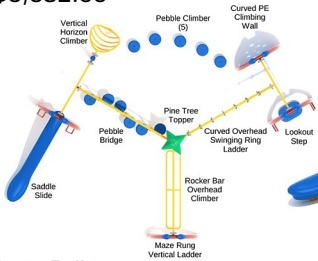

Ophir Pass

SKU: PGP013

Safety Zone: 29' 1" x 26' 2"

Age Range: 5 - 12 years

\$6,682.00

Post Size: 4.5 inch

Child Capacity: 7 - 12

Fall Height: 96"