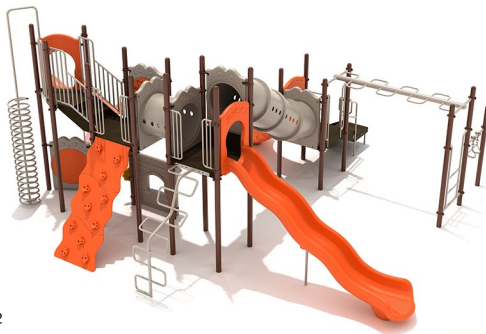

Merrimack

SKU: PKP239

Safety Zone: 25' 3" x 42' 11"

Age Range: 2 - 12 years

$21,494.00

Post Size: 3.5 inch

Child Capacity: 46 - 53

Fall Height: 48"