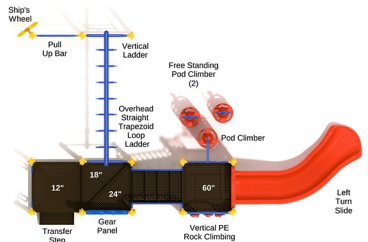

Charlotte

SKU: PKP220
Safety Zone: 24' 1" x 33' 3"
Age Range: 5 - 12 years

Post Size: 3.5 inch
Child Capacity: 30 - 35
Fall Height: 84"

$11,800.00