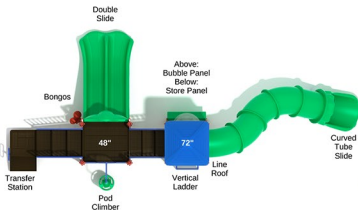

Portland

SKU: PKP141

Safety Zone: 26' 1" x 39' 5"

Age Range: 2 - 12 years

$13,680.00

Post Size: 3.5 inch

Child Capacity: 43 - 50

Fall Height: 48"