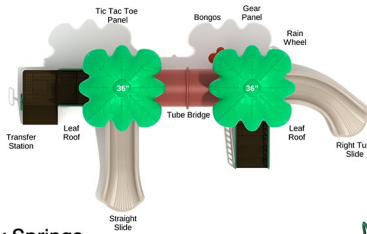

Sandy Springs

SKU: PKP133
Safety Zone: 20' 9" x 33' 6"
Age Range: 2 - 5 years
$10,888.00

Post Size: 3.5 inch
Child Capacity: 20 - 23
Fall Height: 36"