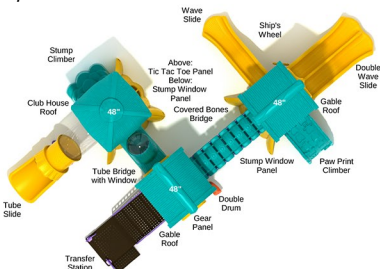

Ellie Elephant

SKU: PTH005

Safety Zone: 32' 4" x 44' 7"

Age Range: 2 - 12 years

$30,272.00

Post Size: 5 inch

Child Capacity: 40 - 46

Fall Height: 48"