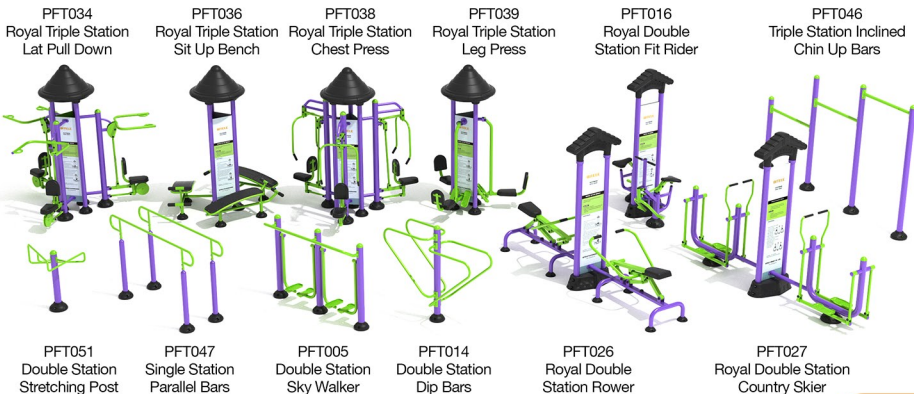

Boot Camp SKU: PFT106 | Minimum Ground Space Requirement: 40' x 34' | Age Range: 13 years +
Units in this Fitness Course: