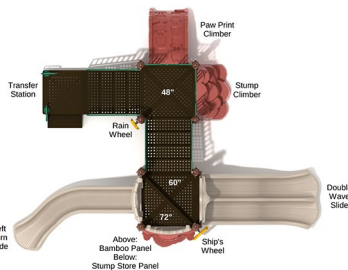

Wandering Wolf

SKU: PTH048

Safety Zone: 28' 9" x 35' 9"

Age Range: 2 - 12 years

$15,574.00

Post Size: 5 inch

Child Capacity: 26 - 32

Fall Height: 36"