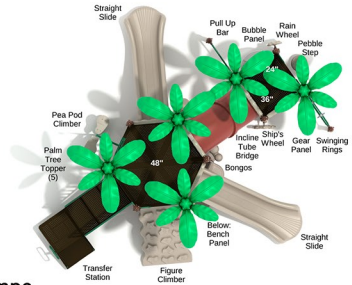

Tempe

SKU: PKP140

Safety Zone: 29' 3" x 32' 3"

Age Range: 2 - 12 years

$14,482.00

Post Size: 3.5 inch

Child Capacity: 35 - 41

Fall Height: 48"