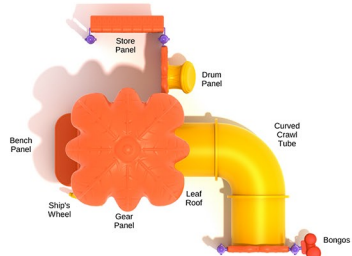

Asheville

SKU: PKP111
Safety Zone: 16' 9" x 17' 3"
Age Range: 6 - 23 months

Post Size: 3.5 inch
Child Capacity: 11 - 13
Fall Height: 12"

$6,236.00