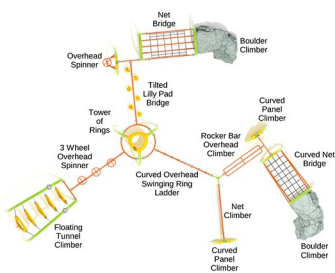

Silver Star

SKU: PGP005

Safety Zone: 46' x 60'

Age Range: 5 - 12 years

$23,928.00

Post Size: 4.5 inch

Child Capacity: 26 - 31

Fall Height: 96"

Lawndale

SKU: PGP008

Safety Zone: 50' 5" x 53' 3"

Age Range: 5 - 12 years

$28,198.00

Post Size: 4.5 inch

Child Capacity: 20 - 25

Fall Height: 96"

Cedar Slope

SKU: PGP023

Safety Zone: 42' 5" x 58' 11"

Age Range: 5 - 12 years

$28,956.00

Post Size: 4.5 inch

Child Capacity: 50 - 57

Fall Height: 96"

GET PHYSICAL PLAY SYSTEMS

113

Distributed by: Efficient Amenities

EFFICIENT AMENITIES

Call Us Today

(855) 884-8387