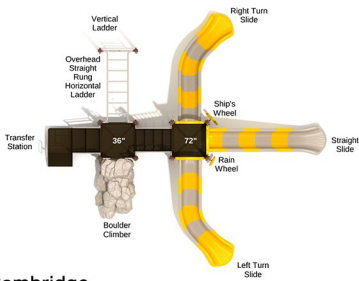

Greensboro

SKU: PKP185
Safety Zone: 24' x 44' 8"
Age Range: 5 - 12 years
$13,880.00

Post Size: 3.5 inch
Child Capacity: 33 - 38
Fall Height: 84"