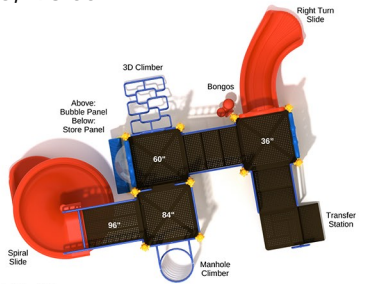

Post Size: 3.5 inch
Child Capacity: 30 - 35
Fall Height: 66"

Monterey

SKU: PKP158

Safety Zone: 25' x 29' 7"

Age Range: 2 - 12 years

\$13,798.00

Post Size: 3.5 inch
Child Capacity: 27 - 32
Fall Height: 66"

Fort Collins