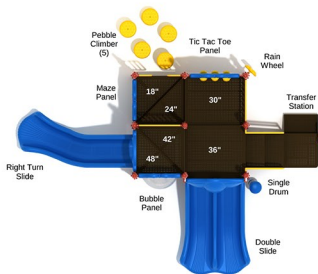

\$10,132.00

Post Size: 3.5 inch
 Child Capacity: 25 - 29
 Fall Height: 48"

Costa Mesa

SKU: PKP165
 Safety Zone: 27' 10" x 26' 9"
 Age Range: 2 - 12 years

\$10,150.00

Post Size: 3.5 inch
 Child Capacity: 29 - 34
 Fall Height: 48"