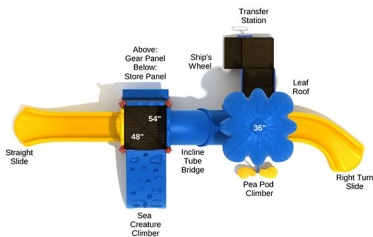

Provo

SKU: PKP132
Safety Zone: 23' 6" x 36' 1"
Age Range: 2 - 12 years
$10,846.00

Post Size: 3.5 inch
Child Capacity: 24 - 28
Fall Height: 54"