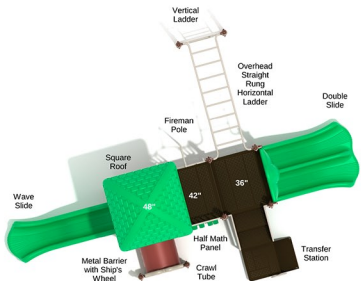

\$13,014.00

SPARK PLAY SYSTEMS

45

Distributed by: Efficient Amenities

EFFICIENT AMENITIES

Call Us Today.

(855) 884-8387

Kalamazoo