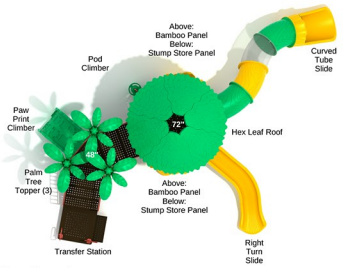

Lumbering Lemur

SKU: PTH033
Safety Zone: 31' 5" x 42' 2"
Age Range: 2 - 12 years

Post Size: 5 inch
Child Capacity: 32 - 37
Fall Height: 72"

$25,092.00