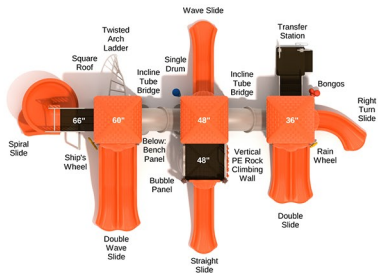

Hidden Oak

SKU: PMF047
Safety Zone: 44' 11" x 34' 6"
Age Range: 2 - 12 years

Post Size: 4.5 inch
Child Capacity: 42 - 54
Fall Height: 66"

$31,166.00