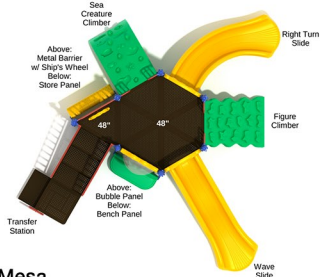

\$10,132.00

Post Size: 3.5 inch
 Child Capacity: 25 - 29
 Fall Height: 48"

Costa Mesa

SKU: PKP165
 Safety Zone: 27' 10" x 26' 9"
 Age Range: 2 - 12 years

\$10,150.00

Post Size: 3.5 inch
 Child Capacity: 29 - 34
 Fall Height: 48"