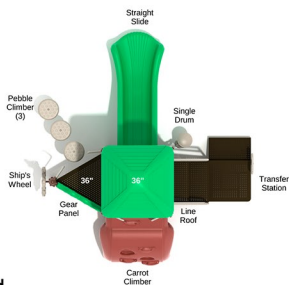

Lakewood

SKU: PKP131

Safety Zone: 23' 1" x 23' 7"

Age Range: 2 - 5 years

$5,978.00

Post Size: 3.5 inch

Child Capacity: 16 - 19

Fall Height: 36"