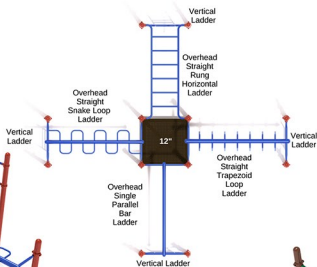

Waverly Woods

SKU: PKP022

Safety Zone: 30' 8" x 29' 2"

Age Range: 5 - 12 years

Post Size: 3.5 inch

Child Capacity: 12 - 16

Fall Height: 84"

PRIMARY

NEUTRAL

$5,588.00