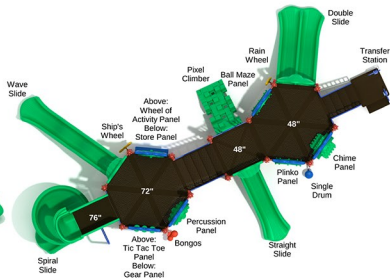

Brindlewood Beach

SKU: PMF024

Safety Zone: 33' 10" x 46' 6"

Age Range: 2 - 12 years

$25,588.00

Post Size: 4.5 inch

Child Capacity: 56 - 63

Fall Height: 76"