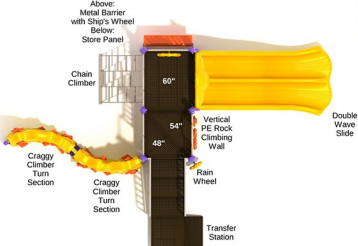

Panama City

SKU: PKP232
Safety Zone: 24' 10" x 33' 6"
Age Range: 2 - 12 years

Post Size: 3.5 inch
Child Capacity: 30 - 35
Fall Height: 48"

$12,998.00