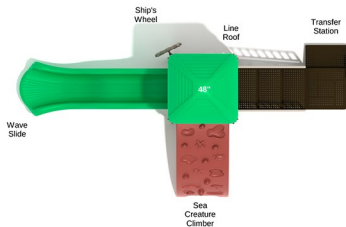

EFFICIENT AMENITIES

Call Us Today

(855) 884-8387

Asheville

SKU: PKP111
 Safety Zone: 16' 9" x 17' 3"
 Age Range: 6 - 23 months

Post Size: 3.5 inch
 Child Capacity: 11 - 13
 Fall Height: 12"

\$6,236.00

Plymouth