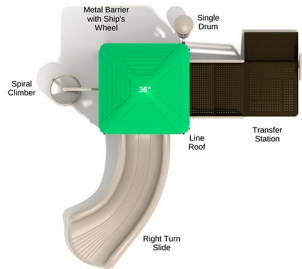

Post Size: 3.5 inch
 Child Capacity: 14 - 17
 Fall Height: 84"

\$5,540

Pawtucket

SKU: PKP194
 Safety Zone: 20' 6" x 21' 6"
 Age Range: 2 - 5 years

Post Size: 3.5 inch
 Child Capacity: 11 - 13
 Fall Height: 36"