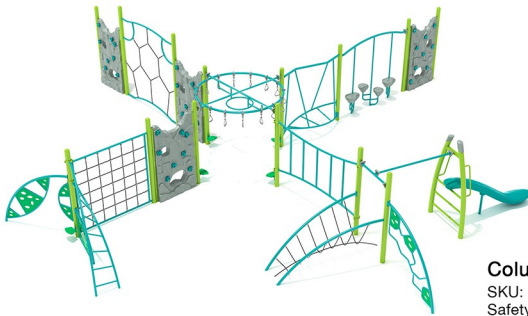

Age Range: 5 - 12 years

\$22,460.00

Post Size: 4.5 inch

Child Capacity: 26 - 32

Fall Height: 96"

GET PHYSICAL PLAY SYSTEMS

111

Distributed by: Efficient Amenities

EFFICIENT AMENITIES

Call Us Today

(855) 884-8387

Columbia Hills

SKU: PGP020

Safety Zone: 57' 2" x 51'

Age Range: 5 - 12 years

\$23,604.00