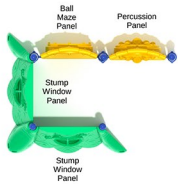

Henry Hornbill

SKU: PTH050

Safety Zone: 14' 8" x 26' 7"

Age Range: 6 - 23 months

$7,914.00

Post Size: 5 inch

Child Capacity: 16 - 24

Fall Height: None

Lynx Landing

SKU: PTH037

Safety Zone: 24' 9" x 25'

Age Range: 2 - 12 years

$9,730.00

Post Size: 5 inch

Child Capacity: 16 - 20

Fall Height: 48"

Mighty Monkey

SKU: PTH046

Safety Zone: 14' 8" x 30' 1"

Age Range: 6 - 23 months

$11,772.00

Post Size: 5 inch

Child Capacity: 20 - 26

Fall Height: None

TREE HOUSE PLAY SYSTEMS

119

Distributed by: Efficient Amenities

EFFICIENT AMENITIES

Call Us Today.

(855) 884-8387