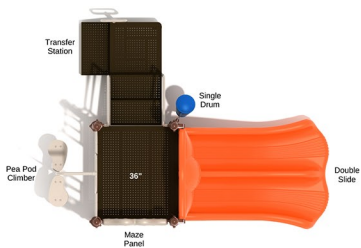

\$5,612.00

Madison

SKU: PKP101
 Safety Zone: 24' 9" x 23' 4"
 Age Range: 2 - 5 years

Post Size: 3.5 inch
 Child Capacity: 16 - 19
 Fall Height: 36"

\$5,736.00

Arlington

SKU: PKP103

Safety Zone: 22' 5" x 20' 5"