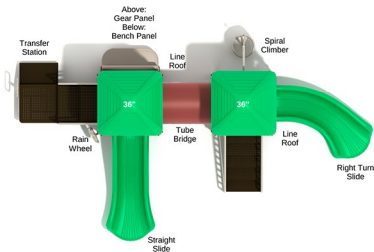

Pontiac

SKU: PKP197

Safety Zone: 27' 9" x 28'

Age Range: 2 - 12 years

\$10,510.00

Post Size: 3.5 inch

Child Capacity: 25 - 29

Fall Height: 48"