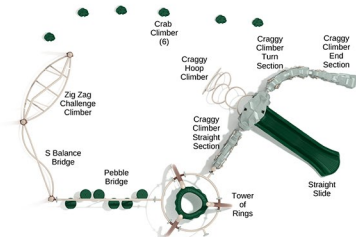

Elephant Rock

SKU: PGP021

Safety Zone: 38' 7" x 37' 5"

Age Range: 5 - 12 years

$17,134.00

Post Size: 4.5 inch
Child Capacity: 24 - 30
Fall Height: 96"