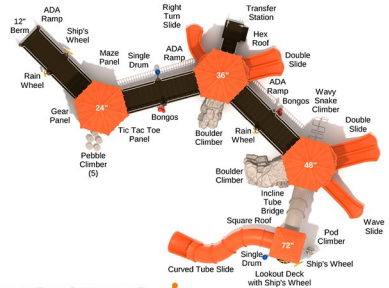

Caprock Canyons

SKU: PFA006

Safety Zone: 43' 4" x 73' 8"

Age Range: 5 - 12 years

Post Size: 4.5-inch
Child Capacity: 80 - 86
Fall Height: 84"

$51,964.00

Riverbend Run

SKU: PFA004

Safety Zone: 44' 9" x 60' 3"

Age Range: 2 - 12 years

$57,956.00

Post Size: 4.5-inch
Child Capacity: 63 - 69
Fall Height: 72"