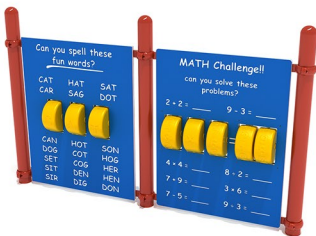

Learning Junction

SKU: PFS039
Footprint: 9" x 73"
Age Range: 2 - 12 years