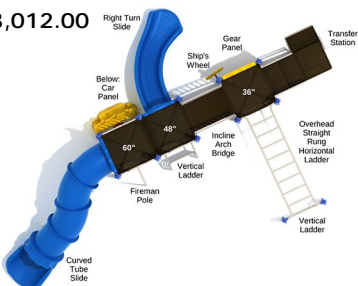

Chattanooga

SKU: PKP223
Safety Zone: 24' 8" x 33'
Age Range: 5 - 12 years

Post Size: 3.5 inch
Child Capacity: 30 - 35
Fall Height: 90"

$13,012.00