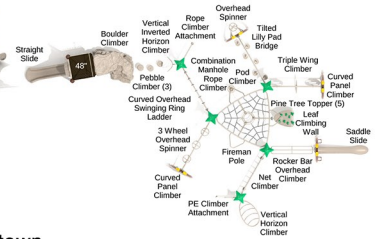

Bucktown

SKU: PGP007

Safety Zone: 45' 3" x 69' 5"

Age Range: 5 - 12 years

$38,644.00

Post Size: 4.5 inch

Child Capacity: 39 - 46

Fall Height: 96"