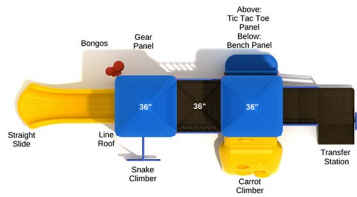

Mission Viejo

SKU: PKP201
Safety Zone: 22' 11" x 28' 7"
Age Range: 2 - 5 years

Post Size: 3.5 inch
Child Capacity: 22 - 26
Fall Height: 36"

$9,356.00

Des Moines

SKU: PKP154
Safety Zone: 19' x 31' 1"
Age Range: 2 - 5 years

Post Size: 3.5 inch
Child Capacity: 23 - 27
Fall Height: 36"

$9,410.00

Haymarket

SKU: PKP216
Safety Zone: 24' x 29' 5"
Age Range: 2 - 5 years

Post Size: 3.5 inch
Child Capacity: 22 - 26
Fall Height: 36"

$9,556.00