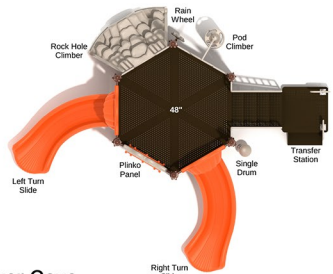

Spinnaker Cove

SKU: PMF032

Safety Zone: 30' 7" x 27' 5"

Age Range: 2 - 12 years

$11,604.00

Post Size: 4.5 inch
Child Capacity: 24 - 32
Fall Height: 48"