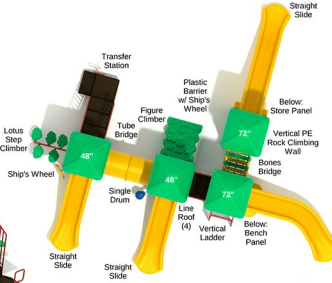

PRIMARY

NEUTRAL

Brooks Towers

SKU: PKP019
 Safety Zone: 39' 4" x 33' 11"
 Age Range: 5 - 12 years
 Post Size: 3.5 inch
 Child Capacity: 42 - 48
 Fall Height: 72"

\$20,874.00

NEUTRAL

PRIMARY

Figgs Landing