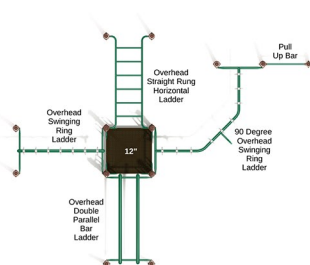

Ames

SKU: PKP127

Safety Zone: 26' 4" x 25' 5"

Age Range: 2 - 12 years

Post Size: 3.5 inch

Child Capacity: 19 - 22

Fall Height: 48"

$6,830.00