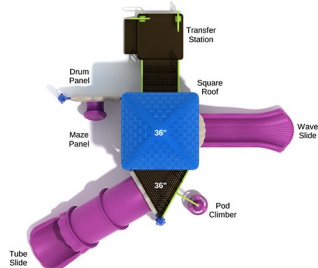

Williamson

SKU: PMF011
Safety Zone: 26' 4" x 26' 5"
Age Range: 2 - 12 years

Post Size: 4.5 inch
Child Capacity: 16 - 19
Fall Height: 36"

$9,950.00