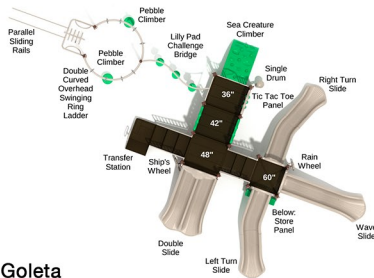

\$18,060.00

SPARK PLAY SYSTEMS

Mountain View

SKU: PKP124
 Safety Zone: 31' 5" x 48' 3"
 Age Range: 5 - 12 years
\$18,090.00

Post Size: 3.5 inch
 Child Capacity: 52 - 60
 Fall Height: 84"

Goleta

SKU: PKP175
 Safety Zone: 33' 10" x 51' 7"
 Age Range: 5 - 12 years
\$18,334.00