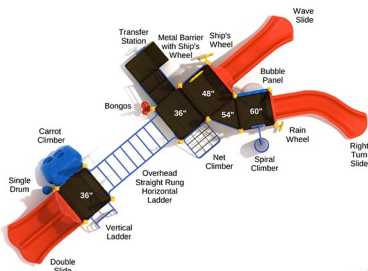

Santa Rosa

SKU: PKP174

Safety Zone: 29' 10" x 42' 9"

Age Range: 5 - 12 years

$14,672.00

Post Size: 3.5 inch

Child Capacity: 42 - 49

Fall Height: 84"

Grand Rapids

SKU: PKP169

Safety Zone: 26' 10" x 38' 10"

Age Range: 2 - 5 years

$14,760.00

Post Size: 3.5 inch

Child Capacity: 36 - 42

Fall Height: 48"

Durham

SKU: PKP126

Safety Zone: 28' 1" x 35' 9"

Age Range: 2 - 12 years

$14,796.00

Post Size: 3.5 inch

Child Capacity: 36 - 42

Fall Height: 66"

SPARK PLAY SYSTEMS

53

Distributed by: Efficient Amenities

EFFICIENT AMENITIES

Call Us Today

(855) 884-8387