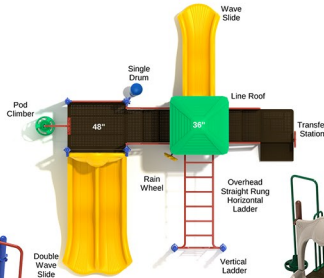

\$8,032.00

NEUTRAL

PRIMARY

Benedict Canyon

SKU: PKP013
 Safety Zone: 30' 6" x 27' 2"
 Age Range: 2 - 12 years
 Post Size: 3.5 inch
 Child Capacity: 21 - 24
 Fall Height: 48"

\$8,688.00

PRIMARY

NEUTRAL