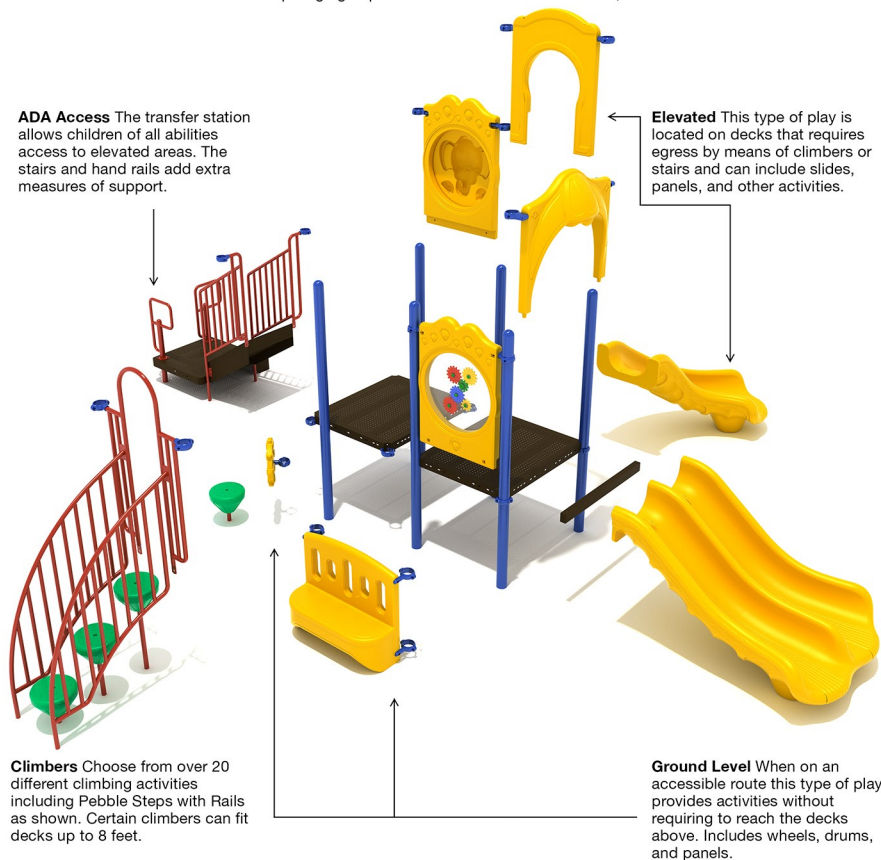

SKU: PKP012
 Safety Zone: 41' 6" x 39' 4"
 Age Range: 2 - 12 years
 Post Size: 3.5 inch
 Child Capacity: 46 - 53
 Fall Height: 72"

\$23,798.00

QUICK SHIP PLAY SYSTEMS

17

Distributed by: Efficient Amenities

EFFICIENT AMENITIES

Call Us Today

(855) 884-8387

With one Spark make way for an explosion of play

- ✓ 3.5-inch upright galvanized steel posts with aluminum clamps
- ✓ Customize any playground to fit your specific needs of play value
- ✓ Activities available to entertain multiple age groups of children

Exploded View model PKP180

ADA Access The transfer station allows children of all abilities access to elevated areas. The stairs and hand rails add extra measures of support.

Elevated This type of play is located on decks that requires egress by means of climbers or stairs and can include slides, panels, and other activities.

Climbers Choose from over 20 different climbing activities including Pebble Steps with Rails as shown. Certain climbers can fit decks up to 8 feet.

Ground Level When on an accessible route this type of play provides activities without requiring to reach the decks above. Includes wheels, drums, and panels.