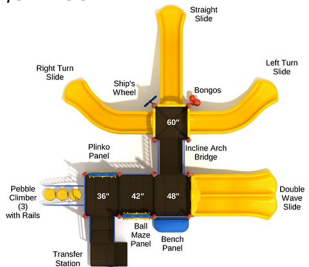

Safety Zone: 28' 11" x 33' 9"

Age Range: 2 - 12 years

\$17,312.00

Post Size: 3.5 inch

Child Capacity: 37 - 43

Fall Height: 60"

Tuscaloosa

SKU: PKP256