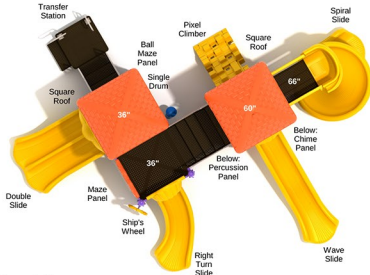

\$14,954.00

Founders Club

SKU: PMF023
 Safety Zone: 33' 6" x 34'
 Age Range: 5 - 12 years

Post Size: 4.5 inch
 Child Capacity: 30 - 34
 Fall Height: 84"

\$15,588.00

Valley View

SKU: PMF034
 Safety Zone: 33' 9" x 37' 3"
 Age Range: 2 - 12 years