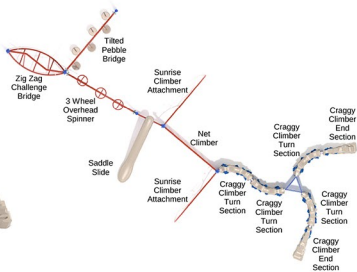

Thunder Basin

SKU: PGP016
Safety Zone: 32' 8" x 56' 1"
Age Range: 5 - 12 years

Post Size: 4.5 inch
Child Capacity: 38 - 43
Fall Height: 96"

$17,286.00