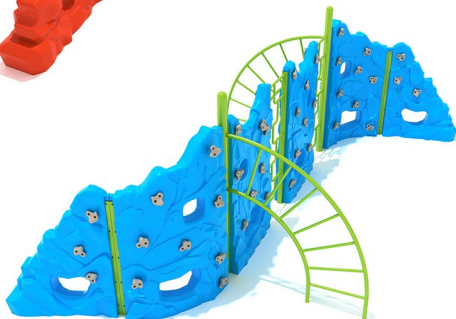

Craggy Horn

SKU: PCR008
Safety Zone: 26' x 36'
Age Range: 5 - 12 years
$9,534.00