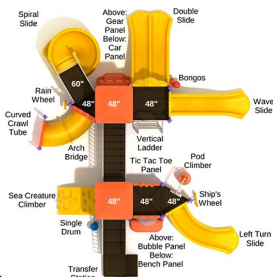

Post Size: 3.5 inch

Child Capacity: 58 - 67

Fall Height: 96"

Honolulu

SKU: PKP155

Safety Zone: 31' 11" x 37'

Age Range: 2 - 12 years

\$22,870.00