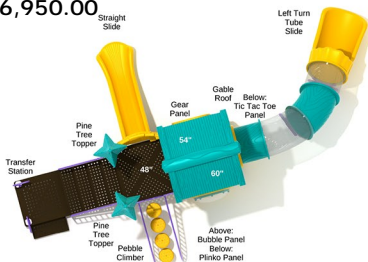

Gabbling Giraffe

SKU: PTH015
Safety Zone: 27' 9" x 38' 10"
Age Range: 2 - 12 years
$18,648.00

Post Size: 5 inch
Child Capacity: 18 - 24
Fall Height: 60"