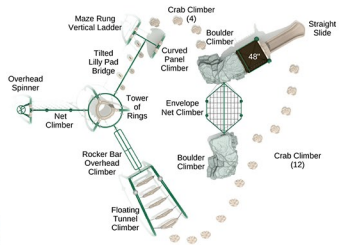

Gold Coast

SKU: PGP006

Safety Zone: 48' 7" x 49' 6"

Age Range: 5 - 12 years

$36,202.00

Post Size: 4.5 inch

Child Capacity: 28 - 35

Fall Height: 96"