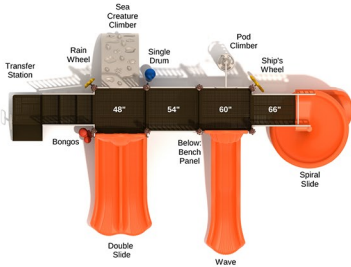

Grand Rapids

SKU: PKP169

Safety Zone: 26' 10" x 38' 10"

Age Range: 2 - 5 years

$14,760.00

Post Size: 3.5 inch

Child Capacity: 36 - 42

Fall Height: 48"