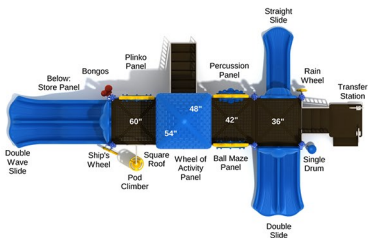

Child Capacity: 33 - 38

Fall Height: 60"

\$20,072.00

Copperleaf Court

SKU: PMF030

Safety Zone: 27' 11" x 41' 9"

Age Range: 2 - 12 years

Post Size: 4.5 inch