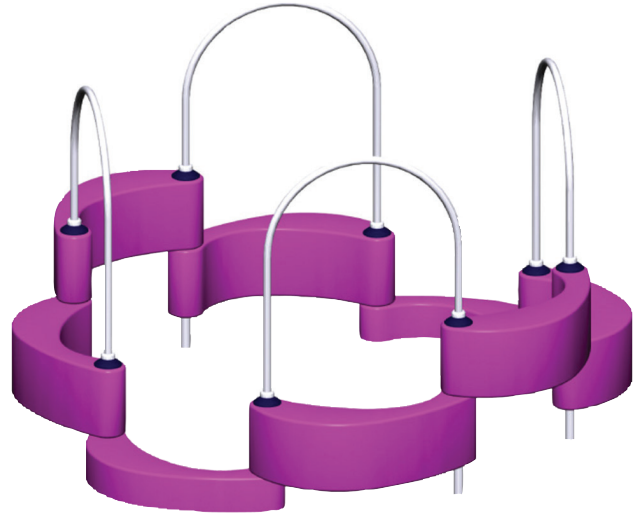

Climbing

Available in a variety of configurations, our Climbing Wall offers a sturdy climbing activity made from the same durable components as the structural system found on BigToys combination structures. All Climbing Wall configurations are available in conditioned wood or recycled metal. For more Climbing Wall options visit www.BigToys.com

Distributed by: Efficient Amenities

EFFICIENT AMENITIES

Call Us Today

(855) 884-8387

BT-268 PlayShell Fort

Designed to serve as a climbing activity or socializing space, our PlayShell Fort is a versatile way to provide intellectual and physical development.

Many other PlayShell configurations can be created to fit a unique space and budget. Ask your Sales Representative.

BT-278 PlayShell Circular Climber

Think of the Circular Climber as an endless traverse event. The round shape offers a multi-level activity that builds balance and hand-eye coordination