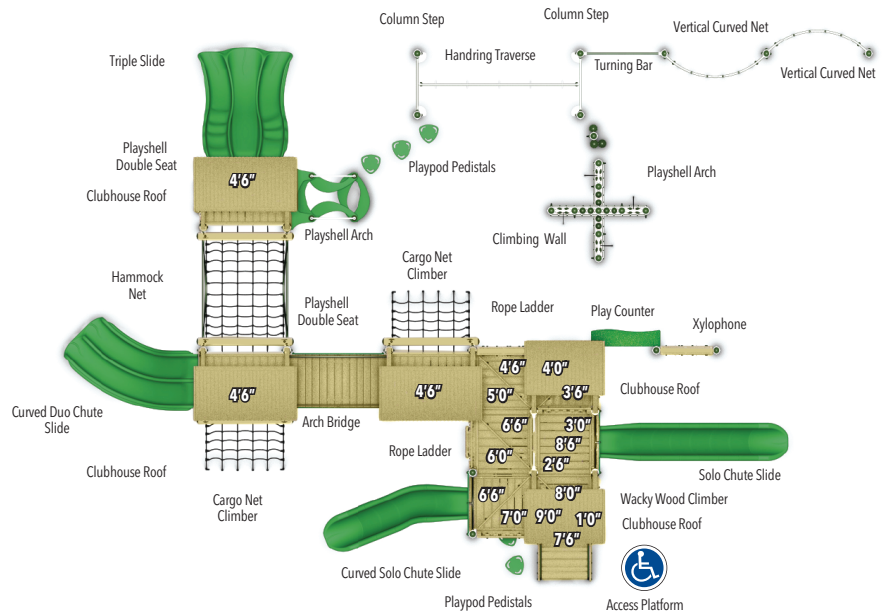

green summary

- Recycled Content 59%
- Milk Jugs 35,808
- Scrap Metal 1,052 lbs.
- Wood Option 64% FSC Content

To view all BigToys and Earlyworks color palettes, please turn to page **EW48**.

WARNING: Installation over a hard surface such as concrete, asphalt, or packed earth may result in serious injury from falls.

BT27

Distributed by: Efficient Amenities

Call Us Today.

(855) 884-8387