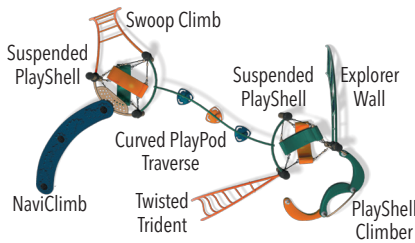

Voyage ▼

Model Number	BT-401
Age	5-12
Color	Baja
Capacity	20-24
Fall Height	8' / 244cm
Activities	8 Events
Accessibility	Ground level play activities
ASTM Use Zone	36'5" x 28'3" / 1110 cm x 861 cm

TOP VIEW