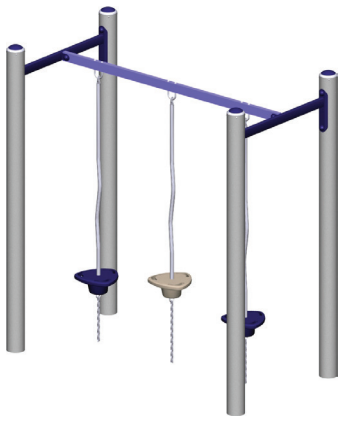

MBT-535 PlayPod Traverse Compact