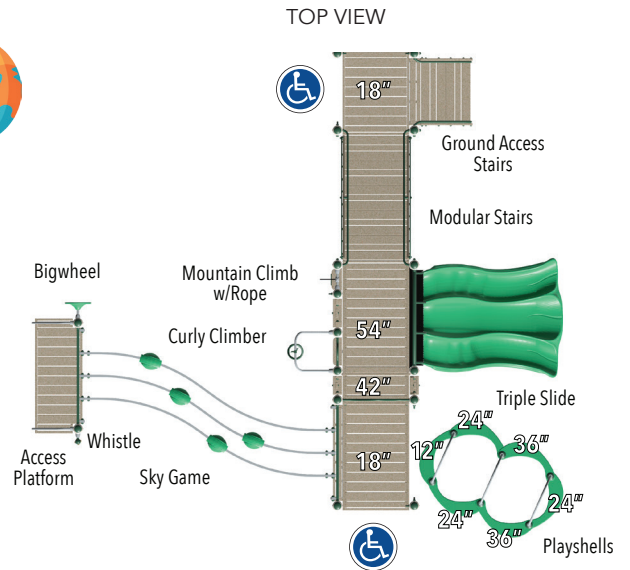

Hope Highlands Elementary | Cranston, Rhode Island
*Modified placement of Playshell Traverse shown

To view all BigToys and Earlyworks color palettes, please turn to page **EW48**.

WARNING: Installation over a hard surface such as concrete, asphalt, or packed earth may result in serious injury from falls.

BT25

Distributed by: Efficient Amenities **EFFICIENT AMENITIES** Call Us Today. **(855) 884-8387**