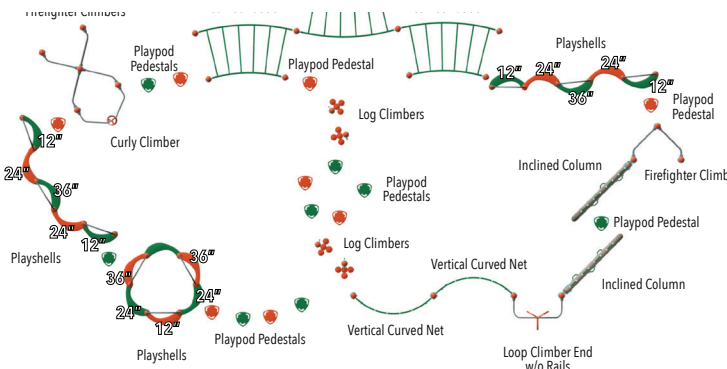

BT19

Traditional playground structures are great, but we discovered that deckless systems offer a very different type of experience. First, continuous movement is required to navigate all of the elements, and secondly, the absence of decks provides unrestricted access, prompting kids to create fun and challenging games.

BT

Distributed by: Efficient Amenities

EFFICIENT AMENITIES

Call Us Today.

(855) 884-8387

Will Rogers Park | Stillwater, Oklahoma

Mauna Loa

TOP VIEW