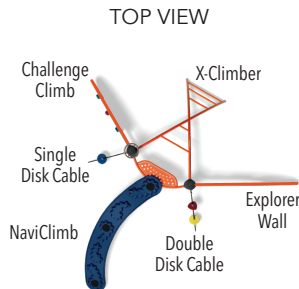

Global ▼

Model Number	BT-410
Age	5-12
Color	Baja
Capacity	8-12
Fall Height	8' / 244cm
Activities	6 Events
Accessibility	Ground level play activities
ASTM Use Zone	27'1" x 26'11" / 856 cm x 820 cm