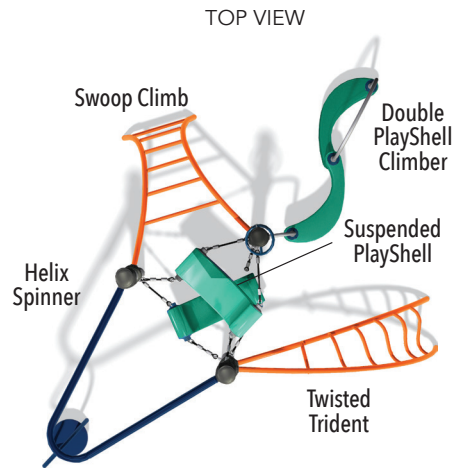

To view all BigToys and Earlyworks color palettes, please turn to page **EW48**.

WARNING: Installation over a hard surface such as concrete, asphalt, or packed earth may result in serious injury from falls.