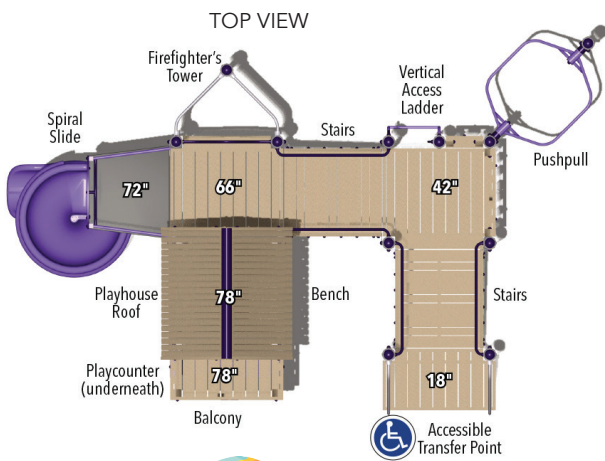

Call Us Today

(855) 884-8387

Retreat

Conditioned Wood	BT-2900
Recycled Metal & Plastic	MBT-2900
Age	5-12
Color	Coastal
Capacity	19-21
Fall Height	6'6" / 198 cm
Activities	5 Events
Accessibility	Ground level play activities
ASTM Use Zone	27'0" x 34'6" 823 cm x 1036 cm