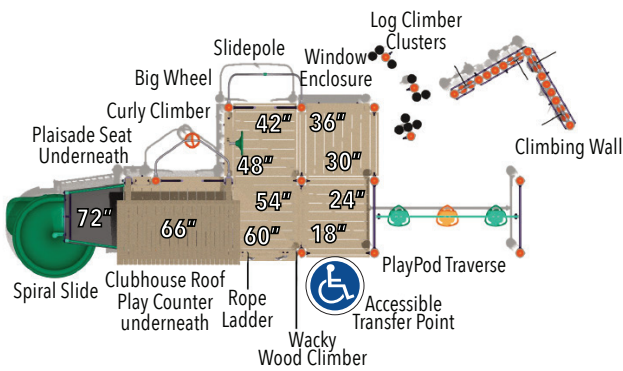

Conditioned Wood	BT-4805
Recycled Metal & Plastic	MBT-4805
Age	5-12
Color	Baja
Capacity	44-48
Fall Height	6'5" / 169 cm
Activities	12 Events
ASTM Use Zone	42'0" x 24'0" / 1280 cm x 732 cm

To view all BigToys and Earlyworks color palettes, please turn to page **EW48**.

WARNING: Installation over a hard surface such as concrete, asphalt, or packed earth may result in serious injury from falls.

BT17

Distributed by: Efficient Amenities

EFFICIENT AMENITIES

Call Us Today.

(855) 884-8387