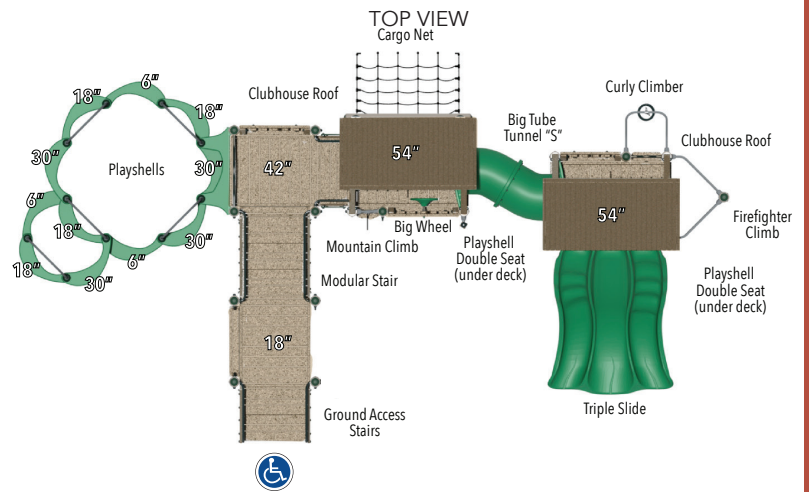

Unity

Conditioned Wood	BT-1118-1
Recycled Metal & Plastic	MBT-1118-1
Age	5-12
Color	Woodland
Capacity	38-42
Fall Height	5'5" / 165 cm
Activities	10 Events
ASTM Use Zone	46'0" x 31'6" / 1402cm x 960cm

green
summary

- Recycled Content **66%**
- Milk Jugs **12,056**
- Scrap Metal **3,354 lbs.**
- Wood Option **58% FSC Content**