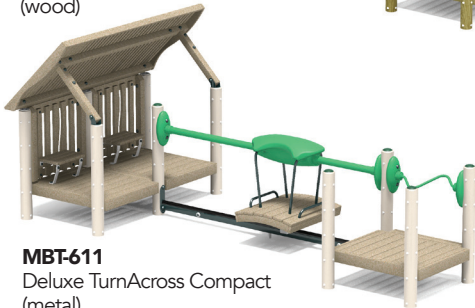

BT-610
Deluxe TurnAcross
(wood)

MBT-611
Deluxe TurnAcross Compact
(metal)