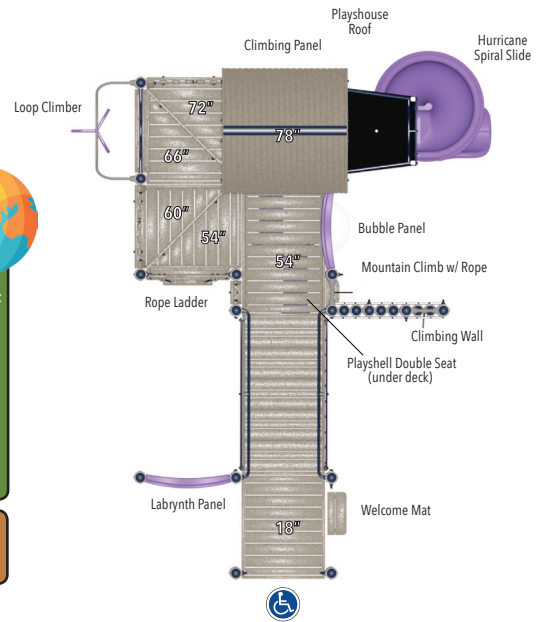

Hickory

Conditioned Wood	BT-804
Recycled Metal & Plastic	MBT-804
Age	5-12
Color	Coastal
Capacity	30-34
Fall Height	8'0" / 244 cm
Activities	9 Events
ASTM Use Zone	29'0" x 33'6" / 884 cm x 1006 cm

TOP VIEW