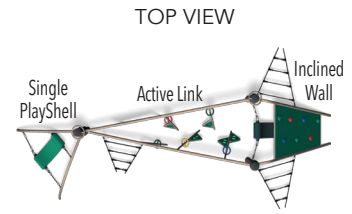

Pinta ▲

Model Number	BT-405
Age	5-12
Color	Woodland
Capacity	15-20
Fall Height	8' / 244 cm
Activities	6 Events
Accessibility	Ground level play activities
ASTM Use Zone	35'6" x 22'7" / 1083 cm x 680 cm

Voyage ▼

Model Number	BT-401
Age	5-12
Color	Baja
Capacity	20-24
Fall Height	8' / 244cm
Activities	8 Events
Accessibility	Ground level play activities
ASTM Use Zone	36'5" x 28'3" / 1110 cm x 861 cm