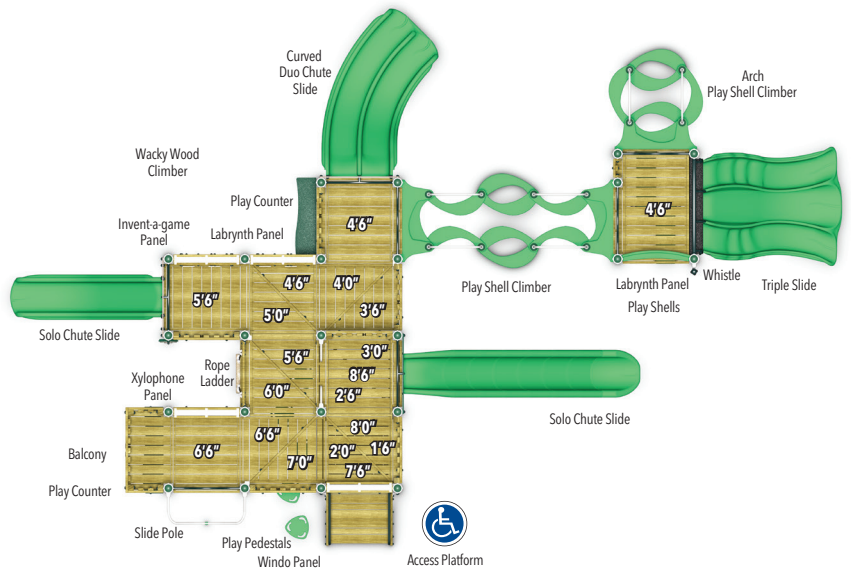

TOP VIEW

green
summary

- Recycled Content **49%**
- Milk Jugs **17,296**
- Scrap Metal **430 lbs.**
- Wood Option **53%** FSC Content

BT-222

Distributed by: Efficient Amenities

EFFICIENT AMENITIES

Call Us Today.

(855) 884-8387