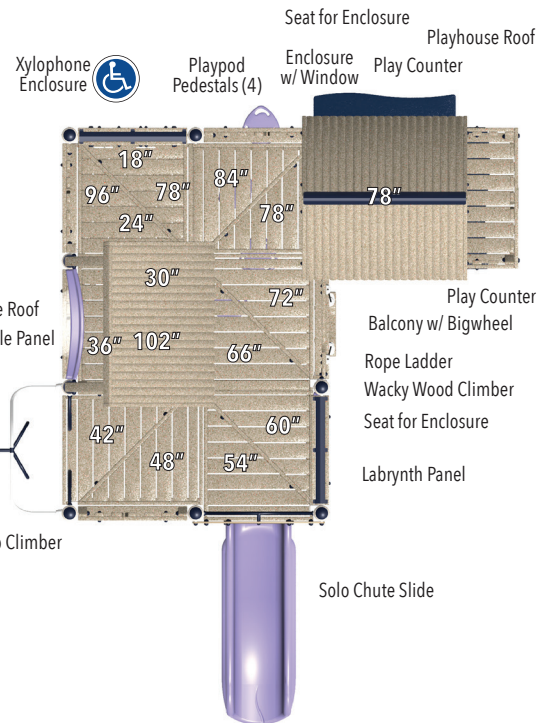

TOP VIEW

AVAILABLE IN
Wood or
Recycled
METAL & PLASTIC

Cedar

Conditioned Wood	BT-806
Recycled Metal & Plastic	MBT-806
Age	5-12
Color	Coastal
Capacity	35-39
Fall Height	8'6" / 260 cm
Activities	11 Events
ASTM Use Zone	29'0" x 31'6" 884 cm x 945 cm

green
summary

Recycled Content 80%

- Milk Jugs 19,040
- Scrap Metal 626 lbs.

When space is a key consideration, a smaller footprint design that packs multi-level platforms, climbers, and social spaces is a great solution. Ideal for pocket parks, schools, or an urban location, the CEDAR design adds a high level of sophistication and architectural aesthetic, attracting multiple generations to the play space.

BT-806

Distributed by: Efficient Amenities

EFFICIENT AMENITIES

Call Us Today.

(855) 884-8387