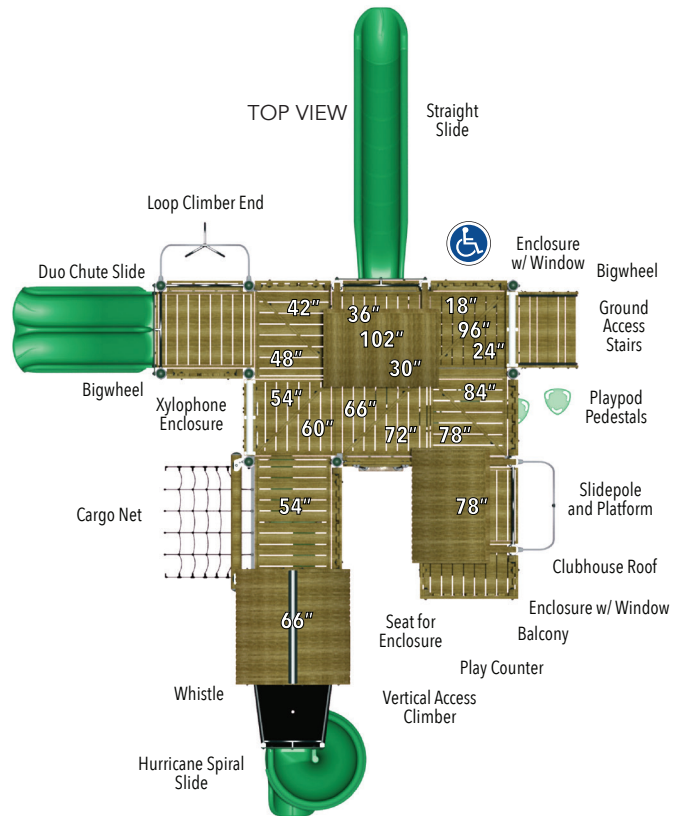

BT-806

Distributed by: Efficient Amenities

EFFICIENT AMENITIES

Call Us Today.

(855) 884-8387

Pine

Conditioned Wood	BT-807
Recycled Metal & Plastic	MBT-807
Age	5-12
Color	Woodland
Capacity	55-60
Fall Height	8'6" / 260 cm
Activities	16 Events
ASTM Use Zone	50'6" x 37'0" 1540 cm x 1128 cm