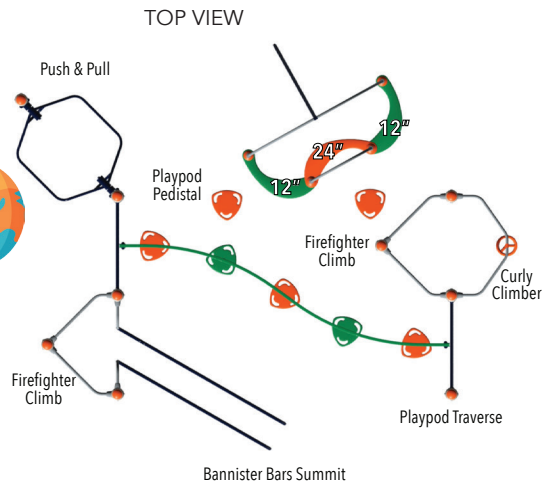

Rainier

Conditioned Wood	BT-900
Recycled Metal & Plastic	MBT-900
Age	5-12
Color	Baja
Capacity	20-25
Fall Height	6'5" / 196 cm
Activities	9 Events
Accessibility	Ground level play activities
ASTM Use Zone	32'0" x 27'6" 975 cm x 838 cm

Chestnut Hill Academy | Bellevue, Washington

green summary

- Recycled Content **45%**
- Scrap Metal **1,123 lbs.**
- Wood Option **47% FSC Content**