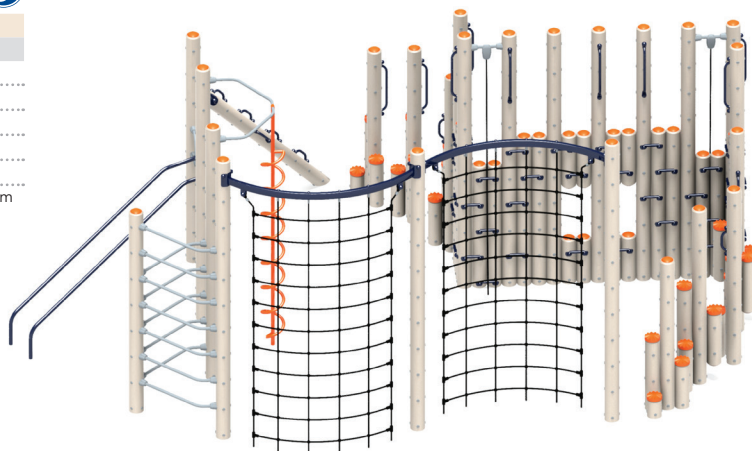

$25,000
to
$30,000

BigToys offers structures to meet any budget. Visit bigtoys.com to find top views and specification information for these structures.

A PLAYCORE Company

To view all BigToys and Earlyworks color palettes, please turn to page **EW48**.

BT29

WARNING: Installation over a hard surface such as concrete, asphalt, or packed earth may result in serious injury from falls.

Distributed by: Efficient Amenities

EFFICIENT AMENITIES

Call Us Today.

(855) 884-8387