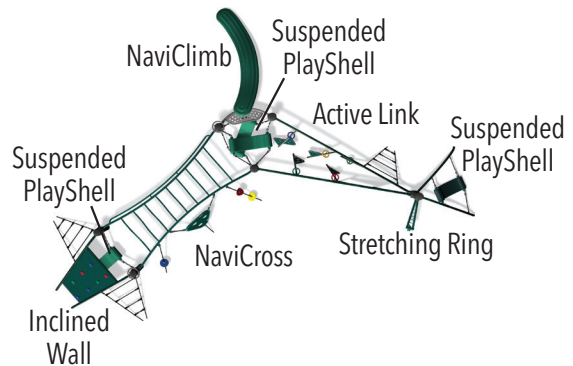

Trek

Model Number	BT-412
Age	5-12
Color	Woodland
Capacity	34-45
Fall Height	8' / 244 cm
Activities	8 Events
Accessibility	Ground level play activities
ASTM Use Zone	42'8" x 37'10" / 752 cm x 1220 cm

TOP VIEW