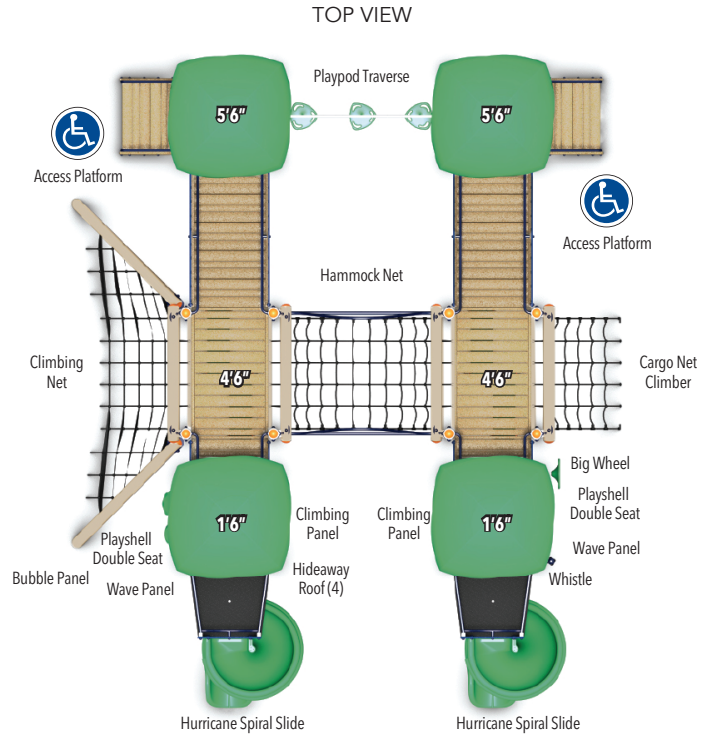

green summary

- Recycled Content **66%**
- Milk Jugs **30,384**
- Scrap Metal **732 lbs.**
- Wood Option **60% FSC Content**

To view all BigToys and Earlyworks color palettes, please turn to page **EW48**.

WARNING: Installation over a hard surface such as concrete, asphalt, or packed earth may result in serious injury from falls.

Distributed by: Efficient Amenities **EFFICIENT AMENITIES** Call Us Today. **(855) 884-8387**

BT23