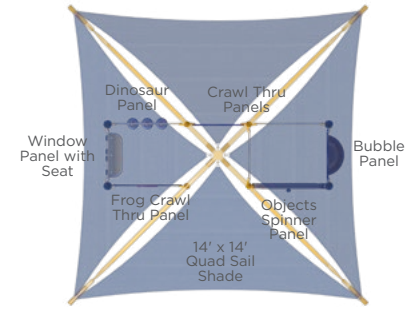

6-23 Months

PS3-31887 $10,469

Age Group: 6-23 Months
Capacity: 12
Structure Size: 11' x 9'
Fall Height: 3'
ADA: Yes

Want a 5" post?
PS5-31887 $12,183