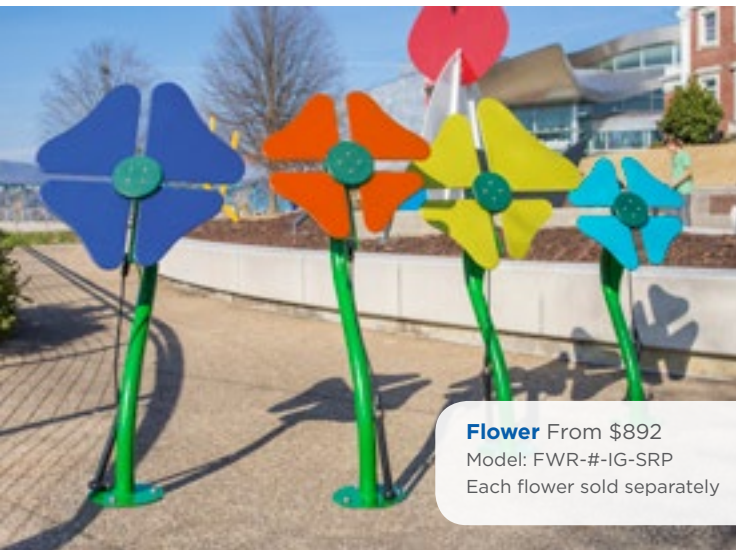

Music Play Modern Instruments

Flower From $892
Model: FWR-#-IG-SRP
Each flower sold separately