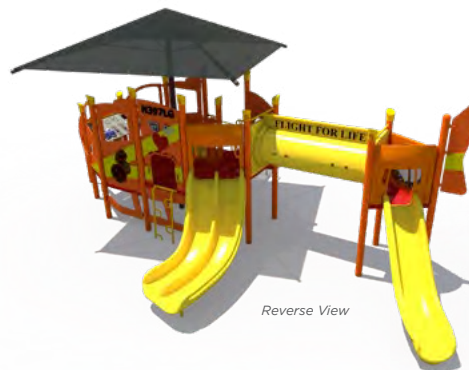

Reverse View