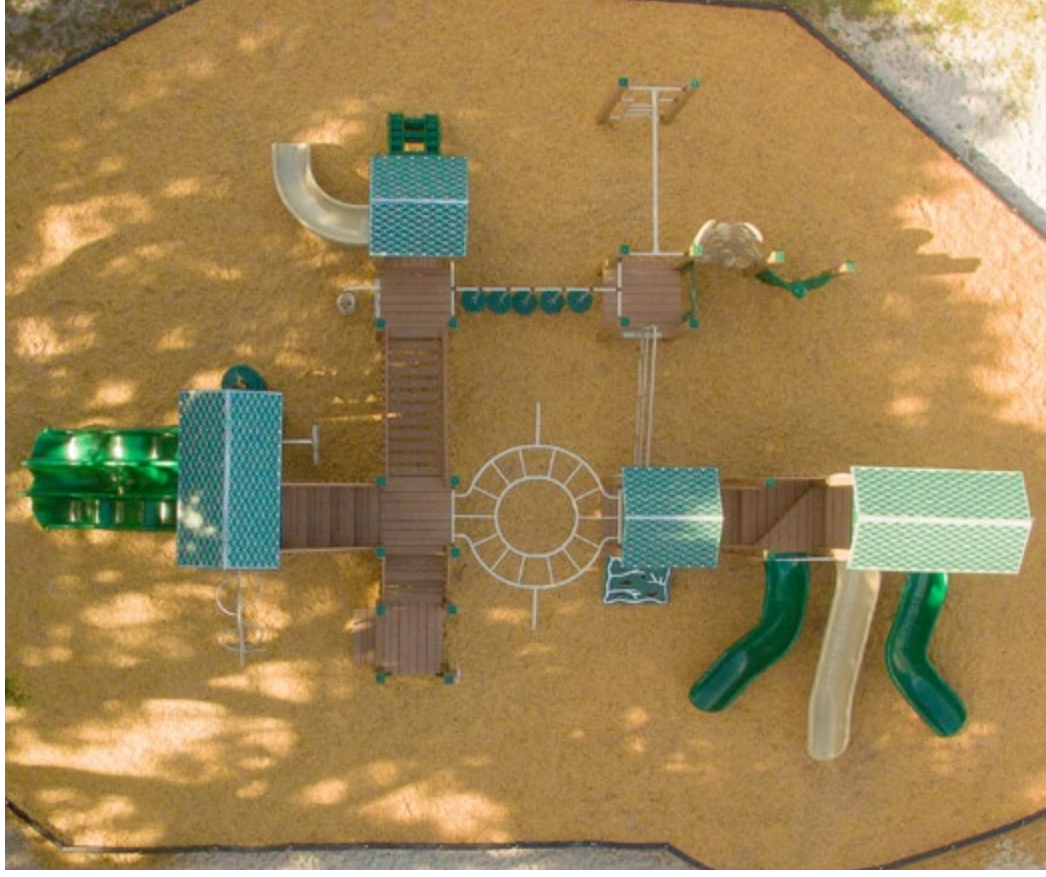

GET THE
Look

R3-20316-1 \$35,562

- Age Group: 5-12 Years
- Capacity: 40-45
- Structure Size: 32' x 29'
- Use Zone: 44' x 41'
- Fall Height: 7'
- ADA: Yes

ALSO FEATURED

- Spin About (TFR08714XX)
- 5" Two-Bay Single Post Swing Frame (TFR0623XX)

Reverse View

SEE ME IN ACTION! Search "Four Points Church Playground" on our YouTube channel.

Playgrounds | 866.699.4339

Recycled

ST.
AUGUSTINE,
FLORIDA

GET THE
Look

R3-20244 \$75,493

Age Group: 5-12 Years
Capacity: 60-65
Structure Size: 51' x 34'
Use Zone: 63' x 46'
Fall Height: 7'
ADA: Yes