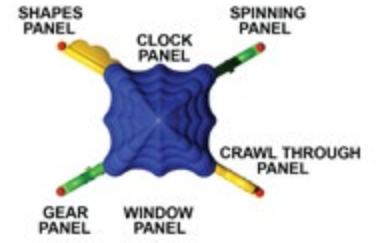

Playhouse $2,525

Structure: DC-PLAY/02-08-0186
Age Group: 6-23 Months
Capacity: 15-25
Use Zone: 13' 8" x 11' 10"
Mounting: Anchor Bolt
ADA: Yes