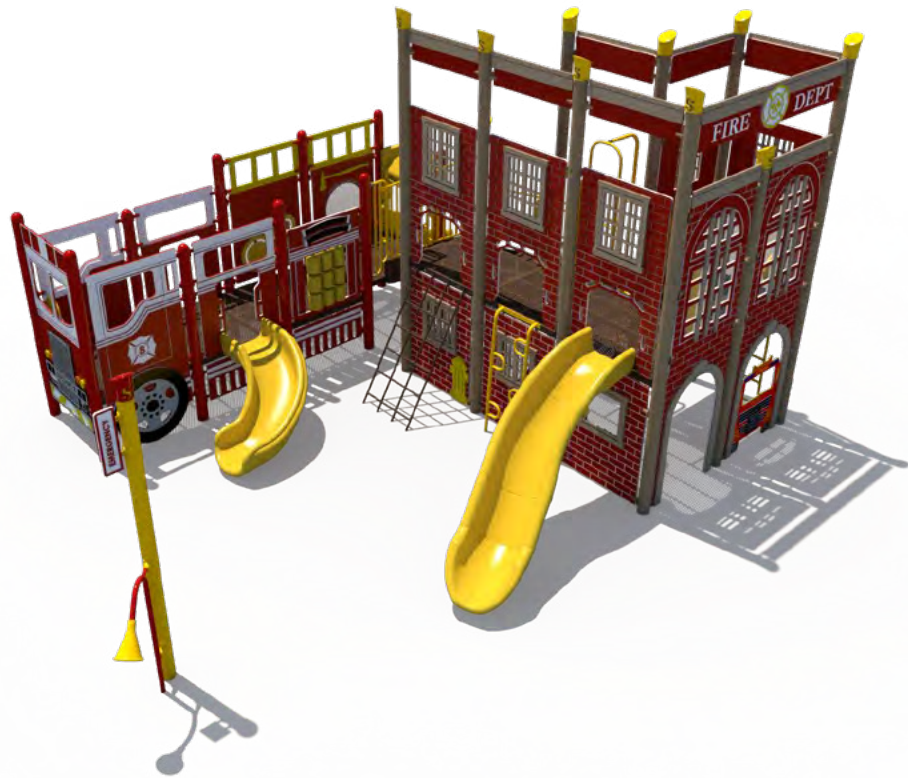

POST DIAMETER	DECK SIZE	DECK HEIGHT	AGES
3.5"	36"/46.5"	Up to 8'	6 mo.-12 yrs.

EXPEDITION SERIES

With its sturdy design and C-line connection, the 5" post and deck system is easy to install, offers the most design flexibility, and is ideal for inclusive play designs.

- Deluxe Gas Station Facade (PS3-26835)
- 4-Bay Single Post Swing with Shade (TFR0644XX)

Themed

Themed Play

NEW!
Fire Station \$60,686

Structure: SRPFX-50162-R1
Age Group: 2-12 Years
Capacity: 87
Structure Size: 24' x 19'
Use Zone: 36' x 31'
Fall Height: 5'
Timber Count: 30
ADA: Yes