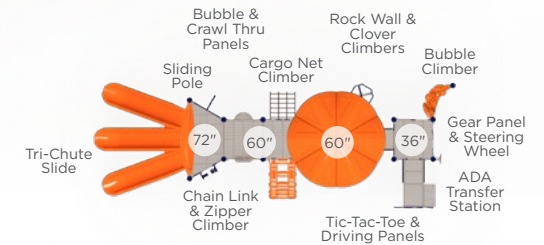

Steel

5-12 Years

PS3-70214 \$18,947

Age Group: 5-12 Years
Capacity: 20-25
Structure Size: 27' x 23'
Use Zone: 39' x 25'
Fall Height: 7'
Timber Count: 32
ADA: Yes

NEW! PS5-70243 \$42,007

Age Group: 5-12 Years
Capacity: 36
Structure Size: 30' x 20'
Use Zone: 42' x 32'
Fall Height: 6'
Timber Count: 31
ADA: Yes

Reverse View

NEW!
Tri-Chute Slide

Coming
MAY 2019

NEW! PS5-70241 \$54,503

Age Group: 5-12 Years
Capacity: 56
Structure Size: 30' x 30'
Use Zone: 42' x 42'
Fall Height: 6'
Timber Count: 37
ADA: Yes

Coming
JUNE 2019