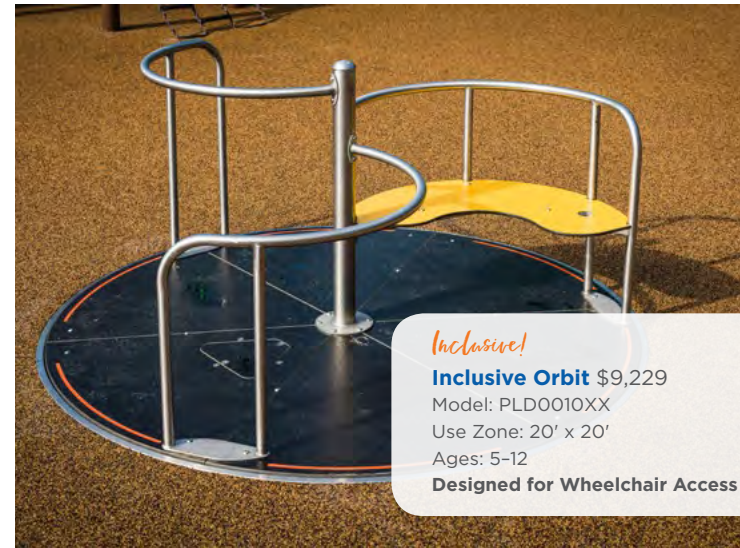

NEW!
Mini Cone Twister Spinner \$9,919
Model: BSPPS-000003
Use Zone: 17' x 17'
Fall Height: 3'
Capacity: 5
Ages: 5-12

NEW!
Cone Twister Spinner \$12,629
Model: BSPPS-000004
Use Zone: 19' x 19'
Fall Height: 3'
Capacity: 7
Ages: 5-12

NEW!
Diamond Twister Spinner \$16,289
Model: BSPPS-000002
Use Zone: 23' x 23'
Fall Height: 11'
Capacity: 25
Ages: 5-12

Spinners Stainless Steel Series Spinners

Inclusive!
Inclusive Orbit \$9,229
Model: PLD0010XX
Use Zone: 20' x 20'
Ages: 5-12
Designed for Wheelchair Access

Orbit \$8,084
Model: PLD0009XX
Use Zone: 18' x 18'
Ages: 5-12

Rota Bounce \$6,668
Model: PLD0003XX
Use Zone: 23' x 23'
Ages: 5-12

Air Glider \$13,352
Model: PLD0008XX
Use Zone: 23' x 23'
Ages: 5-12

Aero Whirl \$2,471
Model: PLD0007XX
Use Zone: 23' x 23'
Ages: 5-12