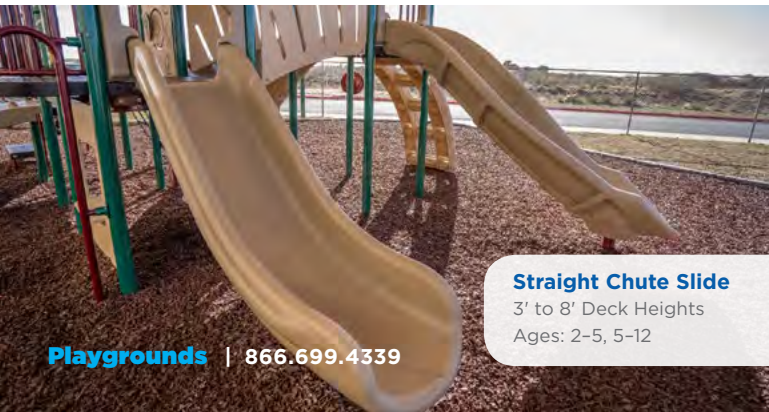

NEW! Open Spiral Slide
6' Deck Height
Ages: 5-12

Straight Chute Slide
3' to 8' Deck Heights
Ages: 2-5, 5-12