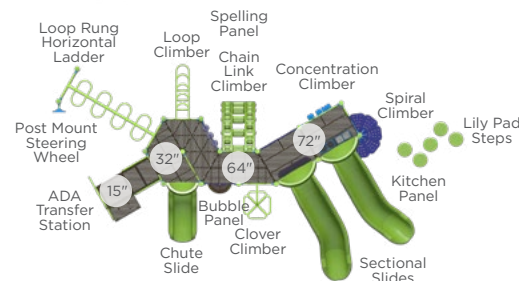

PS3-31596 $29,401

Age Group: 5-12 Years
Capacity: 36
Structure Size: 34' x 18'
Use Zone: 46' x 30'
Fall Height: 7'
Timber Count: 32
ADA: Yes

Want a 5" post?
PS5-31596S $34,421