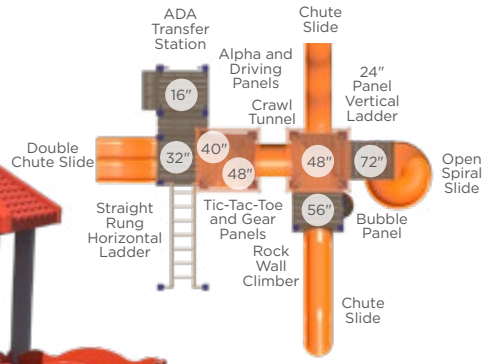

5-12 Years

R3-10011 $30,267

Age Group: 5-12 Years
Capacity: 35-40
Structure Size: 28' x 23'
Use Zone: 40' x 35'
Fall Height: 7'
Timber Count: 31
ADA: Yes