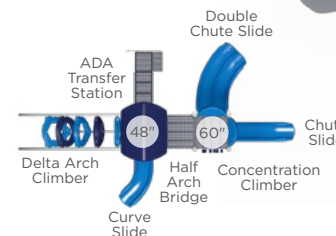

NEW!
Alpine Thunder Slide

NEW! PS5-70146 \$20,303

Age Group: 5-12 Years
Capacity: 28
Structure Size: 33' x 20'
Use Zone: 45' x 32'
Fall Height: 5'
Timber Count: 32
ADA: Yes

Reverse View

Coming
JUNE 2019

NEW!
Delta Arch Climber