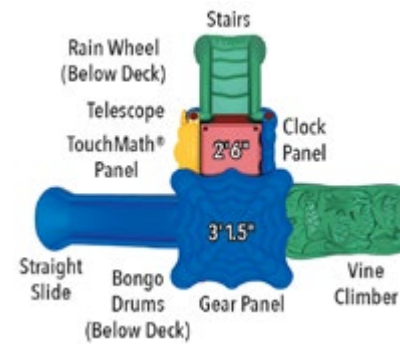

Discovery Center 2 $4,493

Structure: DC-2MDR/02-08-0203
Age Group: 2-5 Years
Capacity: 10-15
Use Zone: 22' x 27'
Fall Height: 3' 1.5"
Mounting: Ground Spike
ADA: No