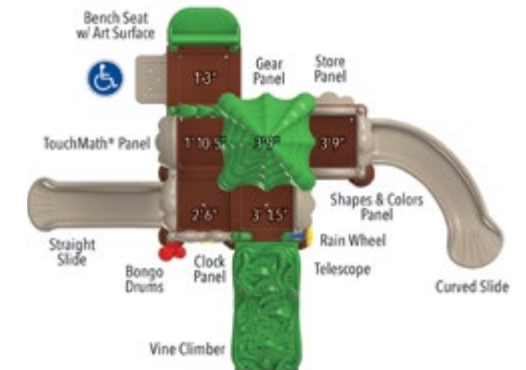

Discovery Center 1 \$2,696

Structure: DC-ISM/02-08-0200
Age Group: 2-5 Years
Capacity: 5-10
Use Zone: 22' x 22'
Fall Height: 3' 1.5"
Mounting: Ground Spike
ADA: No

Discovery Center 4 \$6,719

Structure: DC-4LG/02-08-0206
Age Group: 2-5 Years
Capacity: 15-20
Use Zone: 27' x 28'
Fall Height: 3' 1.5"
Mounting: Ground Spike
ADA: Yes

Discovery Center 2 \$4,493

Structure: DC-2MDR/02-08-0203
Age Group: 2-5 Years
Capacity: 10-15
Use Zone: 22' x 27'
Fall Height: 3' 1.5"
Mounting: Ground Spike
ADA: No

Discovery Center 5 \$8,185

Structure: DC-5XLG-N/02-08-0209
Age Group: 2-5 Years
Capacity: 20-25
Use Zone: 28' x 31'
Fall Height: 3' 9"
Mounting: Ground Spike
ADA: Yes