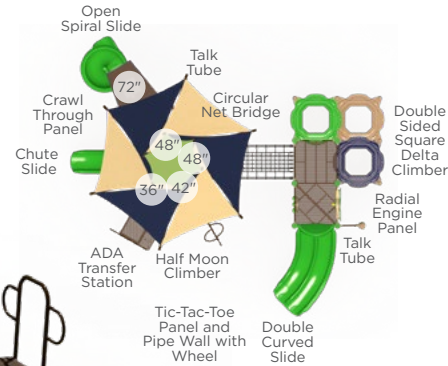

Steel

2-12 Years

NEW!
PS5-70149 \$50,545

Age Group: 2-12 Years
Capacity: 66
Structure Size: 30' x 27'
Use Zone: 42' x 39'
Fall Height: 6'
Timber Count: 35
ADA: Yes

Want this without a shade?
PS5-70149-1 \$44,177

Reverse View

NEW!
Hex Pinwheel Shade

PS3-70222 \$19,349

Age Group: 2-12 Years
Capacity: 25
Structure Size: 22' x 18'
Use Zone: 34' x 30'
Fall Height: 5'
Timber Count: 33
ADA: Yes

Want a 5" post?
PS5-70222 \$23,271