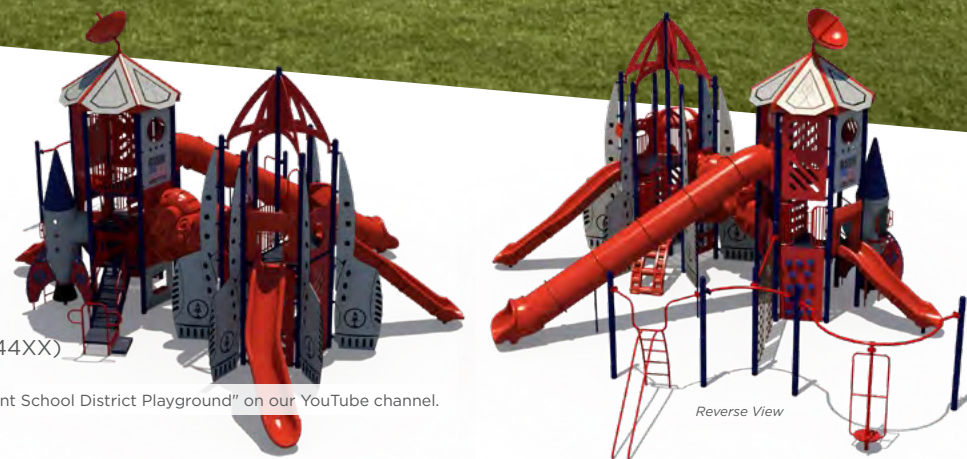

ALSO FEATURED

- Deluxe Gas Station Facade (PS3-26835)
- 4-Bay Single Post Swing with Shade (TFR0644XX)