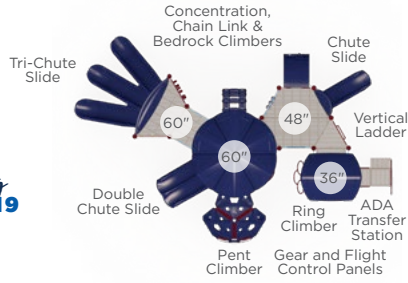

2-12 Years

NEW!
PS5-70244 $48,377

Age Group: 2-12 Years
Capacity: 30-35
Structure Size: 20' x 19'
Use Zone: 32' x 31'
Fall Height: 5'
Timber Count: 27
ADA: Yes

Reverse View

NEW!
PS5-70148 $37,435

Age Group: 2-12 Years
Capacity: 38
Structure Size: 25' x 23'
Use Zone: 37' x 35'
Fall Height: 5'
Timber Count: 30
ADA: No

Want this without a shade?
PS5-70148-1 $32,175