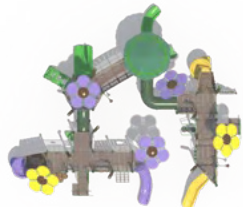

Visit us online for an overhead view!