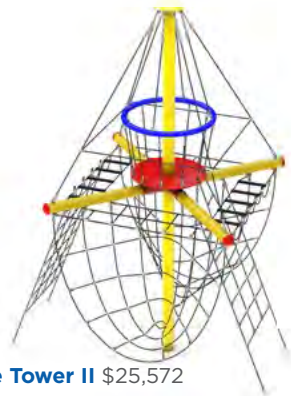

Pirate Tower II $25,572
Model: BSN-0013XX
Use Zone: 24' x 20'
Fall Height: 8'
Ages: 5-12