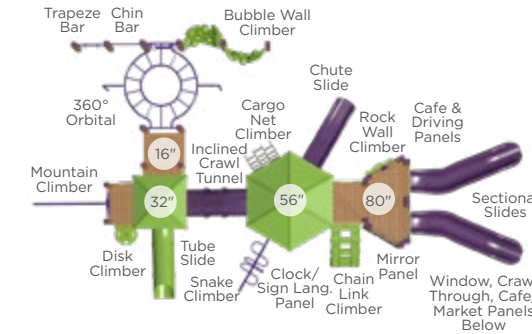

NEW! R3-20447-3 \$57,318

Age Group: 5-12 Years
Capacity: 80-85
Structure Size: 49' x 28'
Use Zone: 61' x 40'
Fall Height: 7'
Timber Count: 47
ADA: Yes

R3-20446 \$33,841

Age Group: 5-12 Years
Capacity: 35-40
Structure Size: 27' x 23'
Use Zone: 39' x 35'
Fall Height: 7'
Timber Count: 35
ADA: Yes