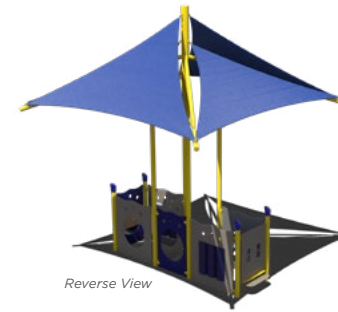

PS3-32851 $11,029

Age Group: 6-23 Months
Capacity: 10
Structure Size: 12' x 4'
Use Zone: 18' x 10'
Fall Height: 3'
Timber Count: 13
ADA: Yes

Want a 5" post?
PS5-32851 $12,366

Want this without a shade?
PS3-32851-2 $8,044