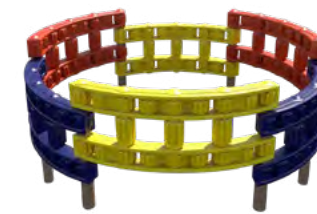

Chain Link Circle $4,848
Model: TFR08828XX
Use Zone: 24' x 24'
Ages: 5-12