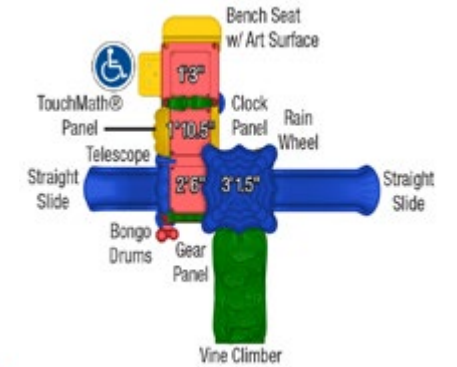

Discovery Center 1 \$2,696

Structure: DC-ISM/02-08-0200
Age Group: 2-5 Years
Capacity: 5-10
Use Zone: 22' x 22'
Fall Height: 3' 1.5"
Mounting: Ground Spike
ADA: No

Discovery Center 4 \$6,719

Structure: DC-4LG/02-08-0206
Age Group: 2-5 Years
Capacity: 15-20
Use Zone: 27' x 28'
Fall Height: 3' 1.5"
Mounting: Ground Spike
ADA: Yes