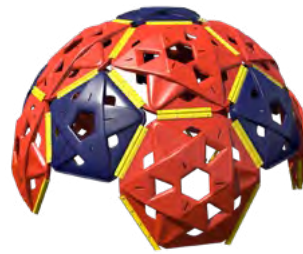

Half Arch \$2,917
Model: 87000014XX
Use Zone: 26' x 20'
Height: 5'
Ages: 5-12

Mound \$10,577
Model: 87000016XX
Use Zone: 27' x 27'
Height: 8'
Ages: 5-12

Mini Arch \$1,595
Model: 87000011XX
Use Zone: 20' x 17'
Height: 4'
Ages: 5-12