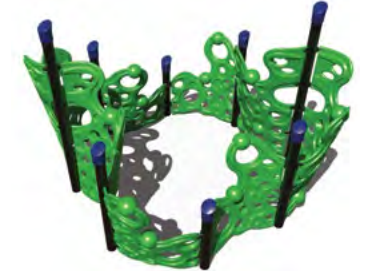

8-Section Bubble Wall Circle $6,643
Model: EFR0070XX
Use Zone: 26' x 26'
Ages: 5-12