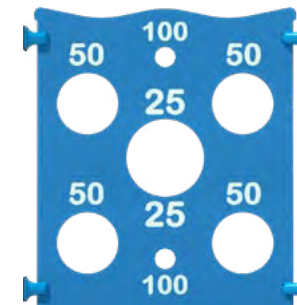

Ball Toss Panel
Ages: 2-12
Ground-Level Only