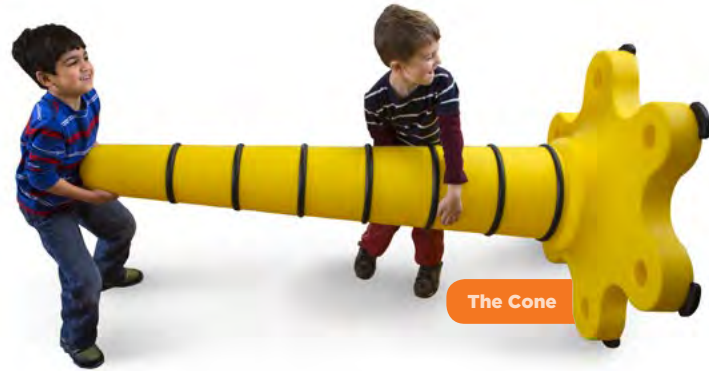

Loose Parts Play SnugPlay

The Cone