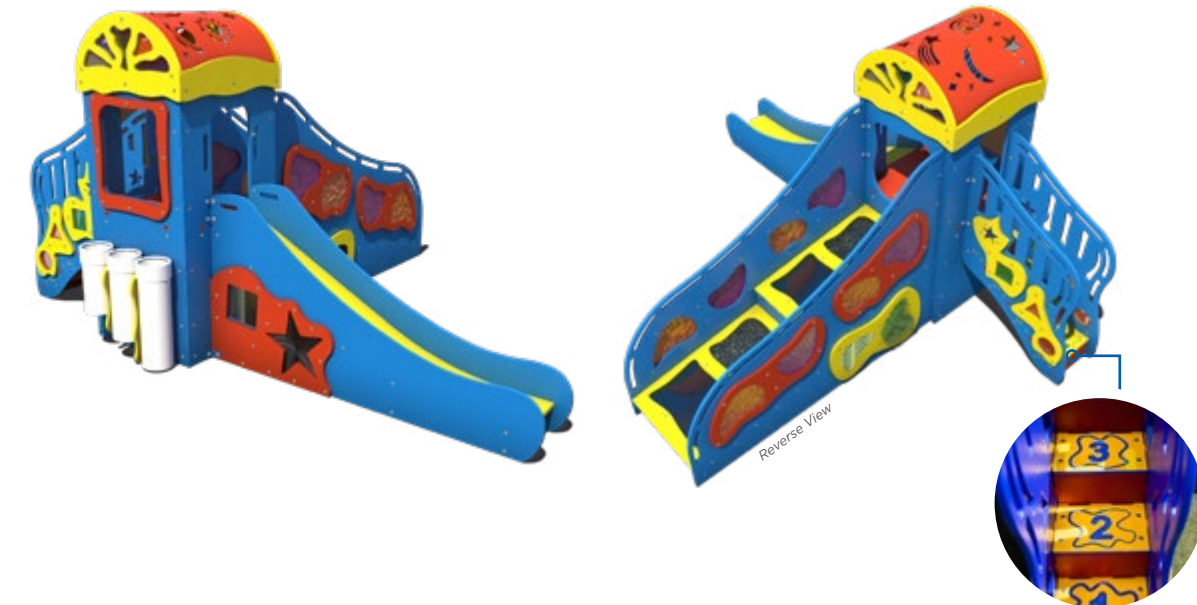

These panel-based units for children ages 6-23 months allow for exploration of texture, shapes, sound, and more! Available in a primary or natural color scheme.

AIG010 \$5,225

- Age Group:** 6-23 Months
- Capacity:** 6
- Structure Size:** 11' x 2 1/2'
- Use Zone:** 4' x 15'
- Key Features:**
 - Slide
 - Crawl Through Panel
 - Stairs

AIG031 \$7,937

- Age Group:** 6-23 Months
- Capacity:** 9
- Structure Size:** 11' x 8 1/2'
- Use Zone:** 24' x 21'
- Key Features:**
 - Slide
 - Stairs
 - Spin and Find
 - Texture Climber
 - Bongo Panel
 - Texture Panel

AIG040 \$8,643

- Age Group:** 6-23 Months
- Capacity:** 10
- Structure Size:** 11' x 12'
- Use Zone:** 24' x 25'
- Key Features:**
 - Slide
 - Stairs
 - Spin and Find
 - Texture Climber
 - Bongo Panel
 - Texture Panel
 - Shape Spinners
 - Arch Climbers
 - Sound Cylinder and Bead Panel

Mushroom Tunnel \$3,859
 The Mushroom Tunnel provides pre-toddlers and toddlers with a safe structure to climb on and crawl under. It is designed to promote gross motor skills, balance skills, and social play.
 Model: 49212FT
 Size: 4 ½" x 2 ½" x 2'
 Ages: 6-23 Months, 2-5 Years