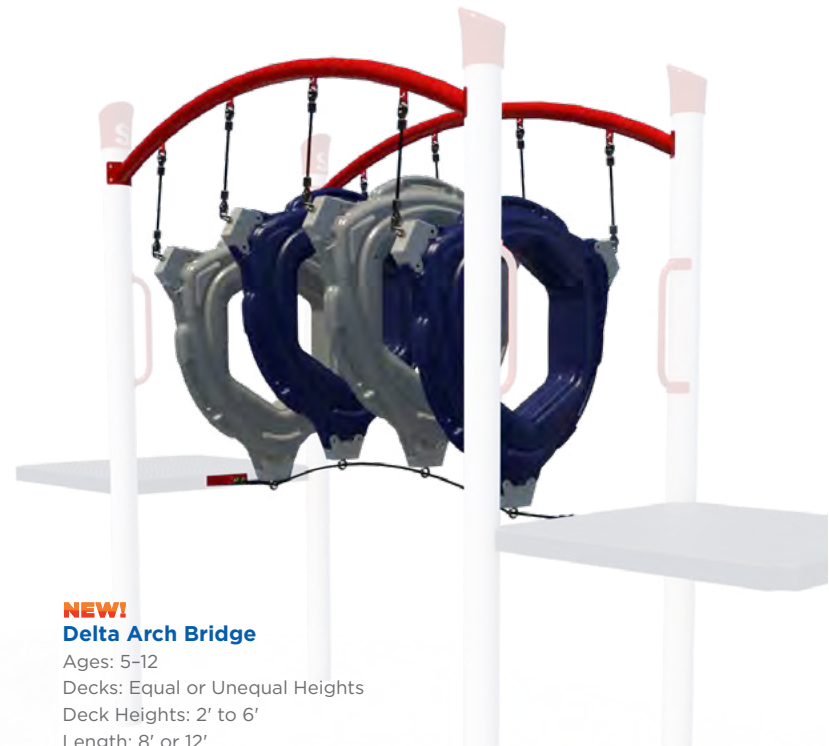

NEW!
Delta Arch Bridge
Ages: 5-12
Decks: Equal or Unequal Heights
Deck Heights: 2' to 6'
Length: 8' or 12'