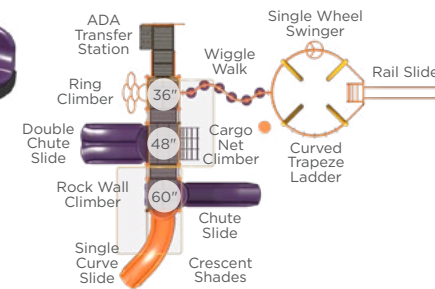

PS3-70220 $26,654

Age Group: 5-12 Years
Capacity: 40
Structure Size: 35' x 26'
Use Zone: 47' x 38'
Fall Height: 7'
Timber Count: 36
ADA: +3 Activities

Want a 5" post?
PS5-70220 $31,857
Want this without a shade?
PS5-70220-1 $29,775