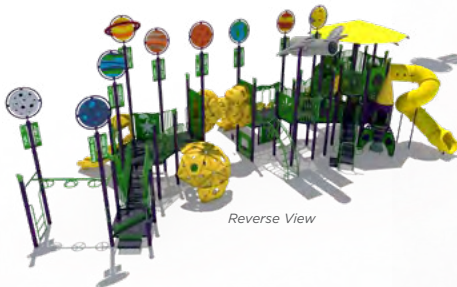

Structure: SRPFX-50108-R1
Age Group: 2-12 Years
Capacity: 114
Structure Size: 41' x 20'
Use Zone: 54' x 33'
Fall Height: 6'
Timber Count: 39
ADA: Yes

Reverse View

Solar System \$120,900

Structure: SRPFX-50123-R1
Age Group: 5-12 Years
Capacity: 188
Structure Size: 58' x 29'
Use Zone: 68' x 42'
Fall Height: 9'
Timber Count: 56
ADA: Yes

Reverse View

NEW! Helicopter \$47,699

Structure: SRPFX-50183
Age Group: 2-12 Years
Capacity: 68
Structure Size: 33' x 23'
Use Zone: 45' x 35'
Fall Height: 5'
Timber Count: 33
ADA: Yes

Reverse View

Visit us online for an overhead view!