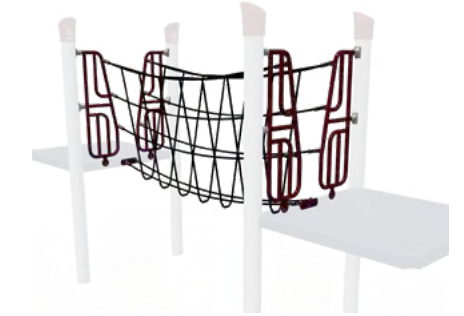

V-Net Bridge
Ages: 5-12
Decks: Equal Height
Length: 8'