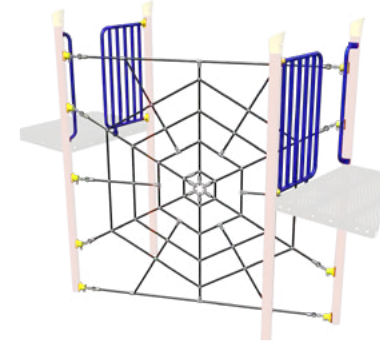

Vertical Spider Net Bridge
Ages: 5-12
Decks: Equal Height