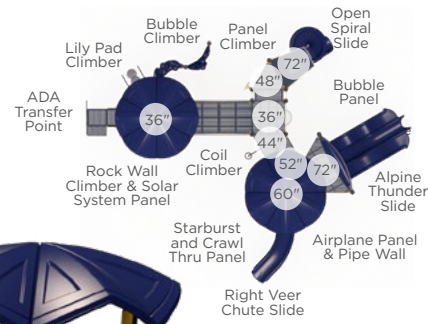

PS5-70231 \$74,258

Age Group: 2-12 Years
Capacity: 118
Structure Size: 49' x 38'
Use Zone: 61' x 50'
Fall Height: 7'
Timber Count: 56
ADA: Yes

Want this without a shade?
PS5-70231-1 \$67,316

Reverse View

Visit us online for an overhead view!

Steel

2-5 Years

NEW!
PS5-70242 \$53,583

Age Group: 2-5 Years
Capacity: 115
Structure Size: 39' x 31'
Use Zone: 51' x 43'
Fall Height: 6'
Timber Count: 40
ADA: Yes

NEW!
PS5-70151 \$13,215