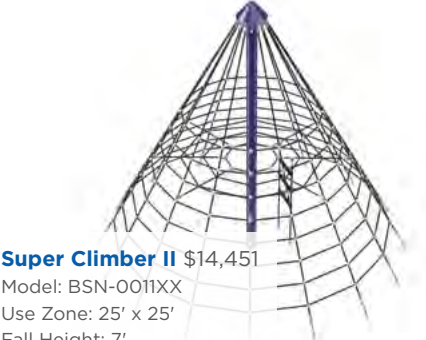

Super Climber II $14,451
Model: BSN-0011XX
Use Zone: 25' x 25'
Fall Height: 7'
Ages: 5-12

Independent