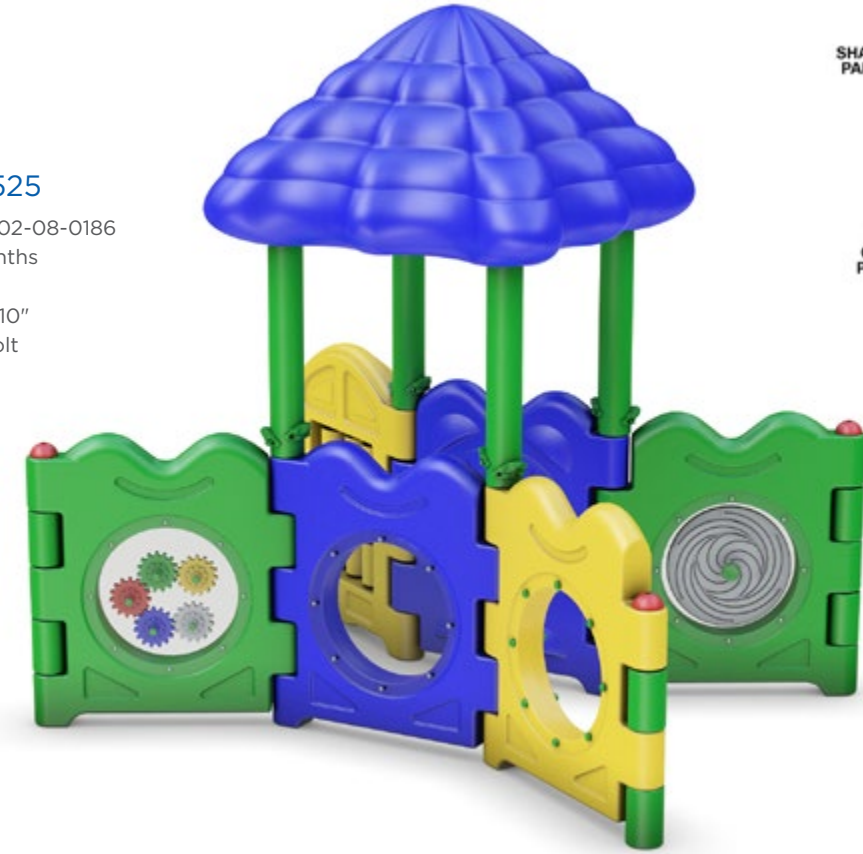

Discovery Center 2 \$4,493

Structure: DC-2MDR/02-08-0203
Age Group: 2-5 Years
Capacity: 10-15
Use Zone: 22' x 27'
Fall Height: 3' 1.5"
Mounting: Ground Spike
ADA: No

Discovery Center 5 \$8,185

Structure: DC-5XLG-N/02-08-0209
Age Group: 2-5 Years
Capacity: 20-25
Use Zone: 28' x 31'
Fall Height: 3' 9"
Mounting: Ground Spike
ADA: Yes

*Also Available
in Primary*

DC-5XLG/02-08-0209

Panel & Plastic

Structures Discovery Centers

Seedling \$3,145

Structure: DC-SEED/02-08-0166
Age Group: 6-23 Months
Capacity: 8-10
Use Zone: 13' 7" x 13' 5"
Fall Height: 1' 10"
Mounting: Anchor Bolt
ADA: Yes

Playhouse \$2,525

Structure: DC-PLAY/02-08-0186
Age Group: 6-23 Months
Capacity: 15-25
Use Zone: 13' 8" x 11' 10"
Mounting: Anchor Bolt
ADA: Yes

Super Sprout \$2,236

Structure: DC-SS/02-08-0163
Age Group: 6-23 Months
Capacity: 6-8
Use Zone: 14' 2" x 10' 5"
Fall Height: 1' 3"
Mounting: Anchor Bolt
ADA: Yes