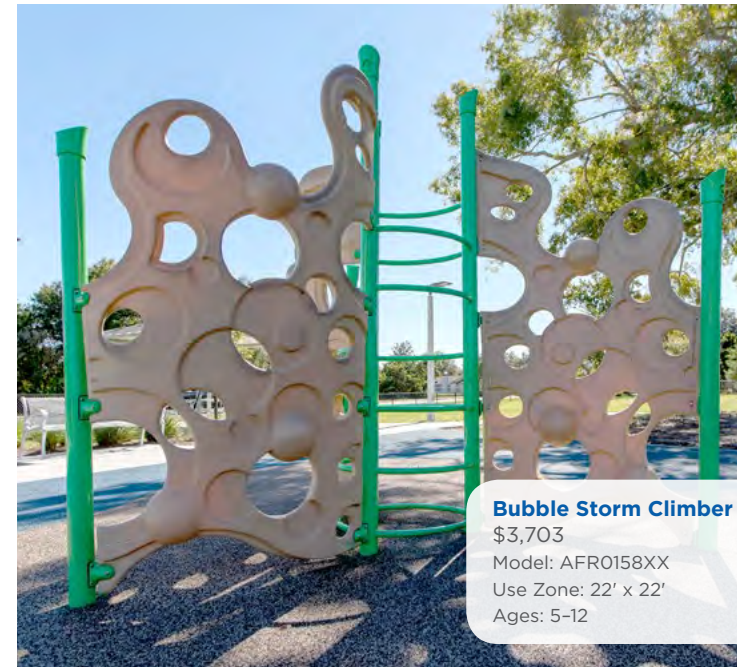

Mountain Climber
Ages: 5-12
Single \$1,328 (Pictured)
Model: TFR15831XX
Use Zone: 16' x 6'
Double \$2,923
Model: TFR14201XX
Use Zone: 37' x 20'

Zany Zipper Arch Climber \$1,212
Model: 90007113XX
Use Zone: 28' x 14'
Ages: 5-12

Single Hump Camel Jr. Climber \$818
Model: TFR16985XX
Use Zone: 17' x 14'
Ages: 2-5

Climbers Traditional & Roto-Molded Climbers

Bubble Storm Climber
\$3,703
Model: AFR0158XX
Use Zone: 22' x 22'
Ages: 5-12