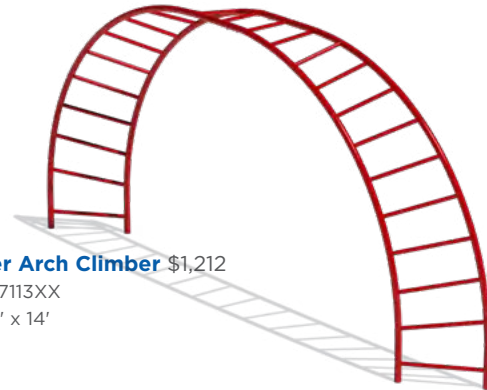

Climbers Traditional Climbers

Camel Back Kids Climber
\$2,128
Model: 90007112XX
Use Zone: 27' x 15'
Ages: 5-12

Lateral Rock Wall \$3,956
Model: 85134
Use Zone: 21' x 13'
Ages: 5-12

Chain Climbing Wall
Use Zone: 20' x 12'
Ages: 5-12
3.5" Post \$1,145
Model: 90007103XX
5" Post \$1,470
Model: 90007003XX

Fire Station Climber \$2,653
Model: TFR05580XX
Use Zone: 26' x 26'
Ages: 5-12

Single Hump Camel Climber
\$1,032
Model: TFR16968XX
Use Zone: 17' x 14'
Ages: 5-12

Junior Double Panel Climber
\$946
Model: AFR0070XX
Use Zone: 18' x 16'
Height: 4'
Ages: 2-5

Mountain Climber
Ages: 5-12
Single \$1,328 (Pictured)
Model: TFR15831XX
Use Zone: 16' x 6'
Double \$2,923
Model: TFR14201XX
Use Zone: 37' x 20'

Zany Zipper Arch Climber \$1,212
Model: 90007113XX
Use Zone: 28' x 14'
Ages: 5-12