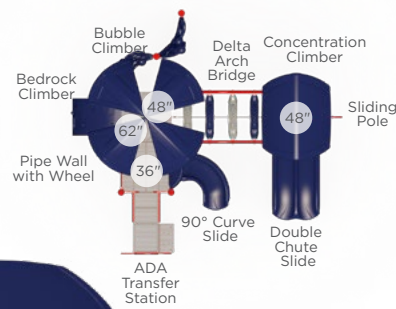

5-12 Years

NEW!
PS5-70147 $24,101

Age Group: 5-12 Years
Capacity: 38
Structure Size: 22' x 20'
Use Zone: 34' x 32'
Fall Height: 4'
Timber Count: 27
ADA: Yes