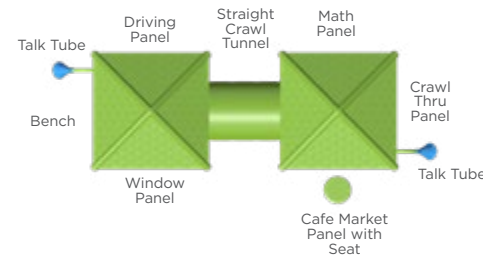

Reverse View

R3-20282-1 \$7,403

Age Group: 6-23 Months
Capacity: 5-10
Structure Size: 9' x 9'
ADA: Yes

Reverse View

Recycled

Panel & Plastic Play Structures

*age-appropriate fun for
children aged 6-23 months*