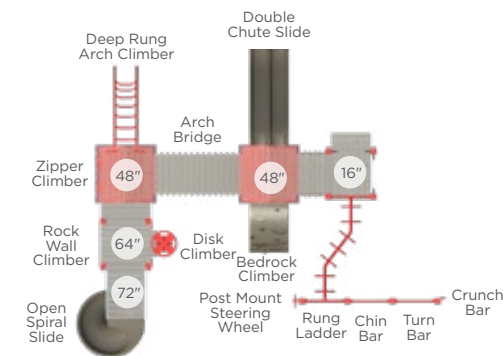

R3-20446 $33,841

Age Group: 5-12 Years
Capacity: 35-40
Structure Size: 27' x 23'
Use Zone: 39' x 35'
Fall Height: 7'
Timber Count: 35
ADA: Yes