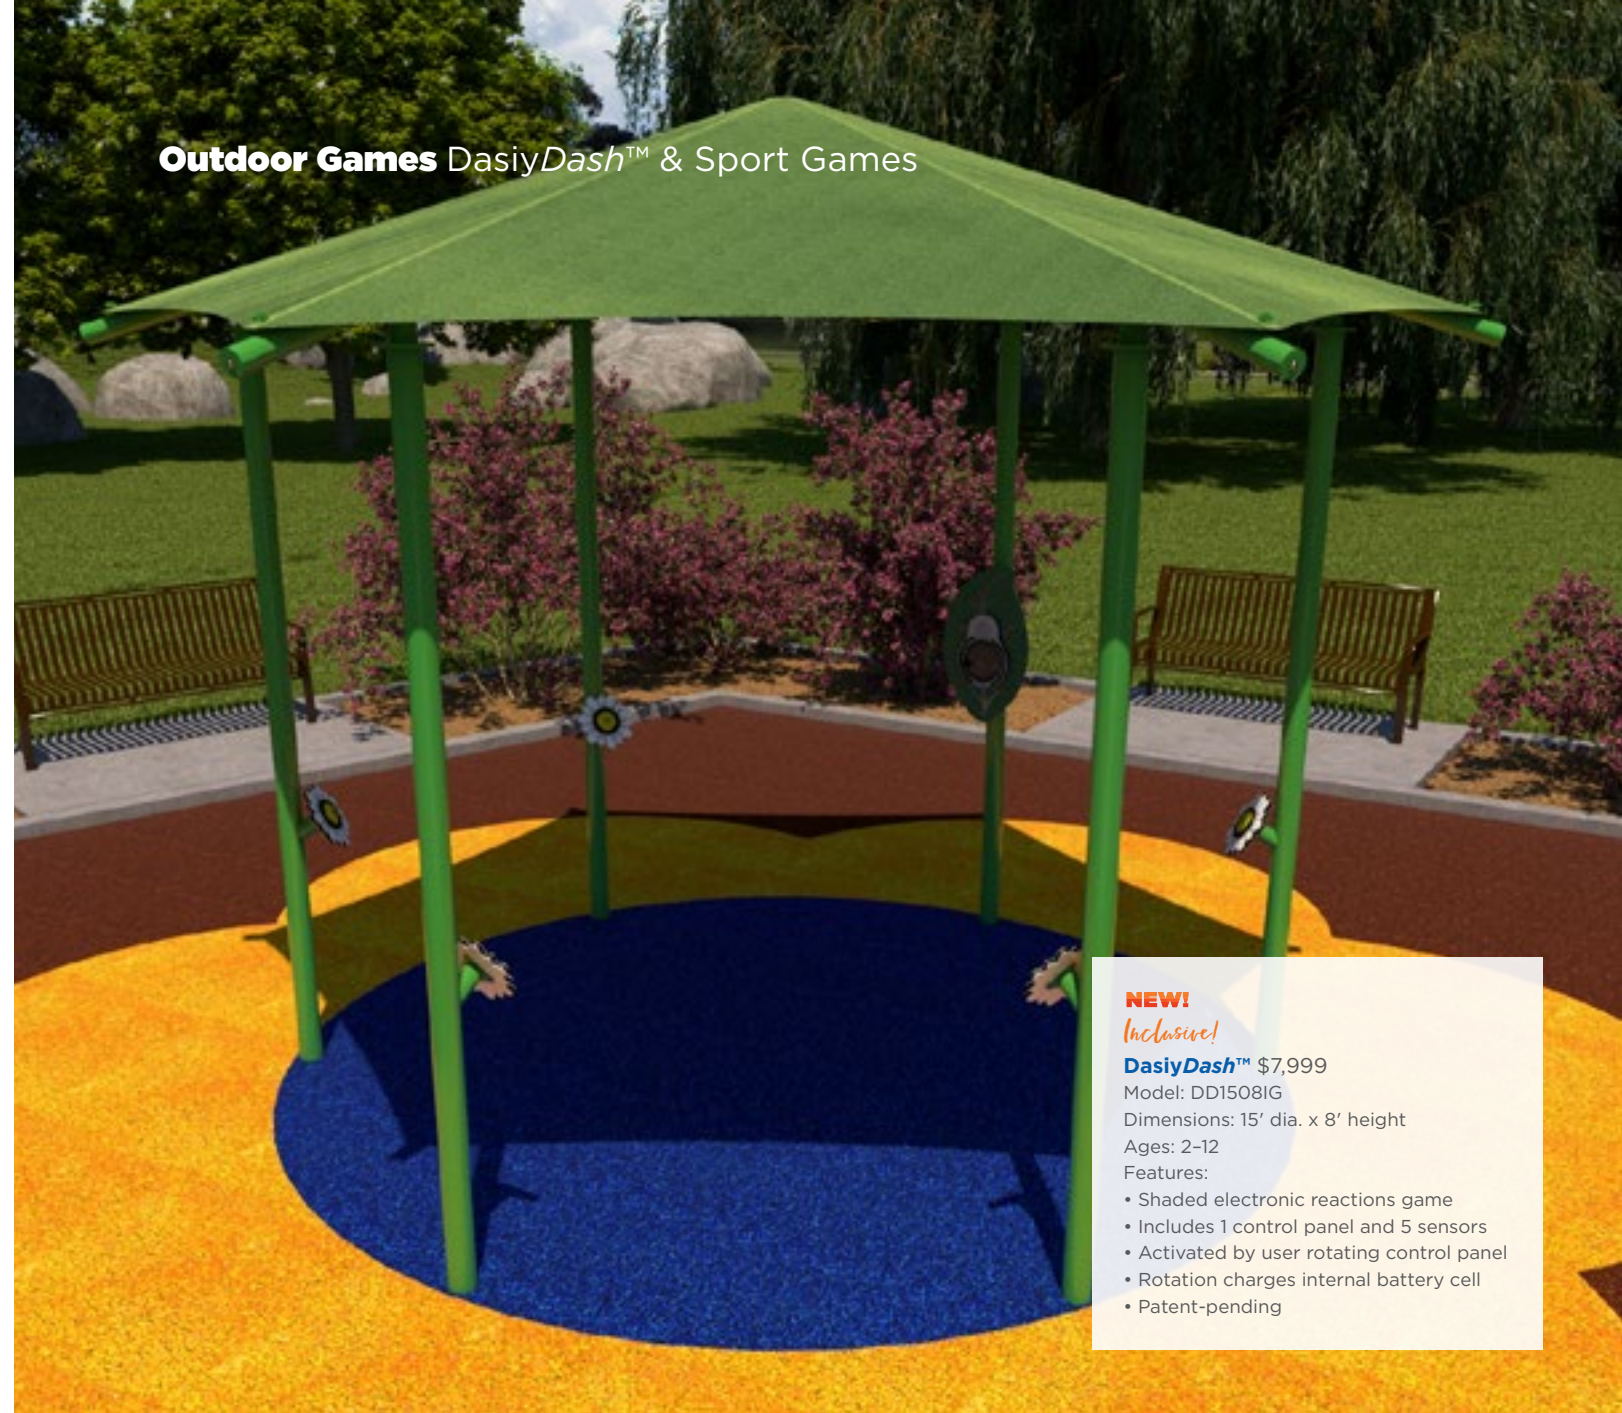

Outdoor Games DasiyDash™ & Sport Games

NEW!
Inclusive!
DasiyDash™ \$7,999
Model: DD1508IG
Dimensions: 15' dia. x 8' height
Ages: 2-12
Features:
• Shaded electronic reactions game
• Includes 1 control panel and 5 sensors
• Activated by user rotating control panel
• Rotation charges internal battery cell
• Patent-pending