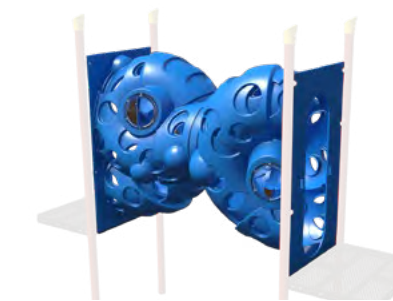

Inch Worm Bridge
Ages: 5-12
Decks: Equal Height
Length: 8'

Lily Pad Bridge
Ages: 5-12
Decks: Equal or Unequal Heights
Length: 8'

Lily Pad Weave
Ages: 5-12
Decks: Equal Heights
Length: 8'

Chain Bridge
Ages: 5-12
Decks: Equal Height
Length: 8'