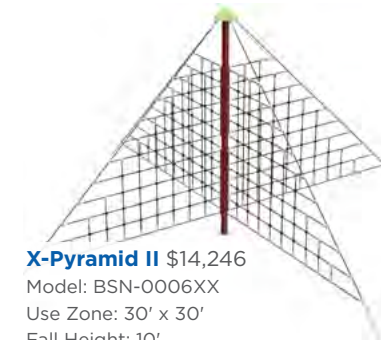

X-Pyramid II $14,246
Model: BSN-0006XX
Use Zone: 30' x 30'
Fall Height: 10'
Ages: 5-12