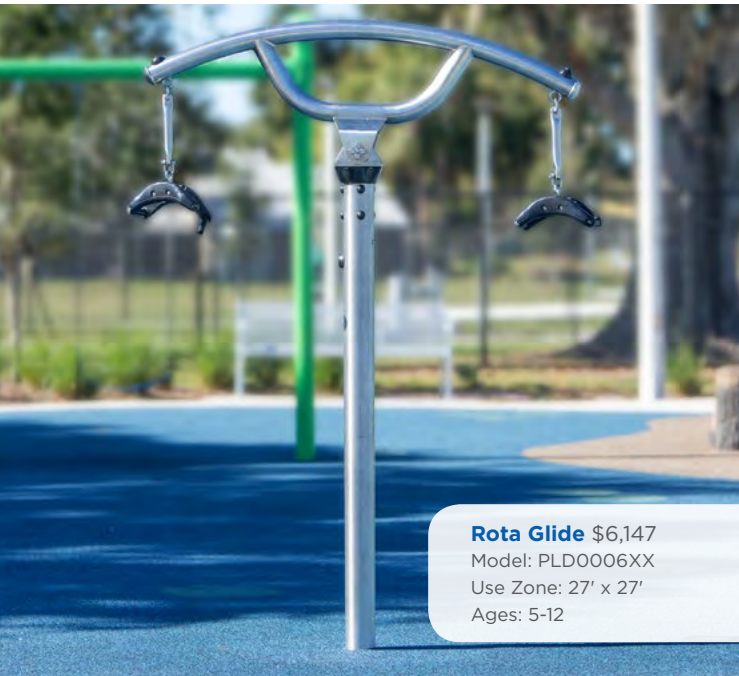

NEW!
Diamond Twister Spinner \$16,289
Model: BSPPS-000002
Use Zone: 23' x 23'
Fall Height: 11'
Capacity: 25
Ages: 5-12

Spinners Stainless Steel Series Spinners

Inclusive!
Inclusive Orbit \$9,229
Model: PLD0010XX
Use Zone: 20' x 20'
Ages: 5-12
Designed for Wheelchair Access

Orbit \$8,084
Model: PLD0009XX
Use Zone: 18' x 18'
Ages: 5-12

Rota Bounce \$6,668
Model: PLD0003XX
Use Zone: 23' x 23'
Ages: 5-12

Air Glider \$13,352
Model: PLD0008XX
Use Zone: 23' x 23'
Ages: 5-12

Aero Whirl \$2,471
Model: PLD0007XX
Use Zone: 23' x 23'
Ages: 5-12

Inclusive!
Gravity Bowl \$2,641
Model: PLD0005XX
Use Zone: 17' x 17'
Ages: 2-12

Spinner \$2,843
Model: PLD0004XX
Use Zone: 14' x 14'
Ages: 2-12

Independent

Spinners Stainless Steel Series & Traditional Spinners

Rota Glide \$6,147
Model: PLD0006XX
Use Zone: 27' x 27'
Ages: 5-12

Rota Rock \$5,430
Model: PLD0011XX
Use Zone: 18' x 18'
Ages: 5-12

Hurricane Spinner \$2,515
Model: TFR16610XX
Use Zone: 18' x 18'
Ages: 5-12