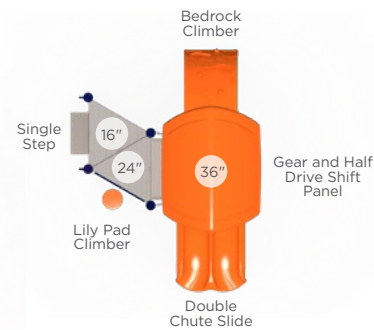

NEW!
PS5-70151 $13,215

Age Group: 2-5 Years
Capacity: 28
Structure Size: 14' x 11'
Use Zone: 26' x 22'
Fall Height: 3'
Timber Count: 20
ADA: Yes