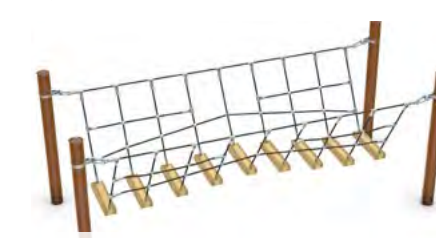

Catwalk Adventure Bridge $7,617
Model: BSN-0014XX
Use Zone: 22' x 16'
Fall Height: 4'
Length: 10'
Ages: 5-12