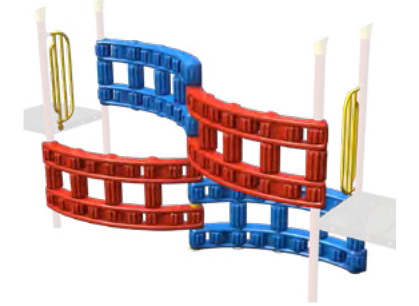

Chain Link Climber
Ages: 5-12
Decks: Unequal Height (36" and 48")
Length: 11'