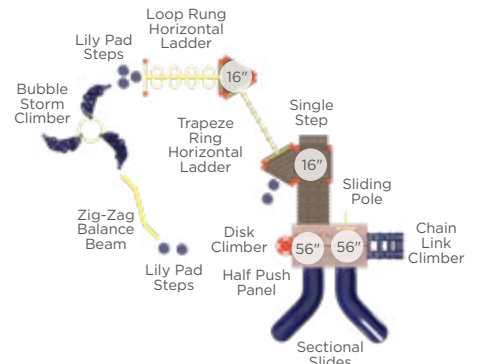

R3-20229 \$29,866

Age Group: 5-12 Years
Capacity: 35-40
Structure Size: 28' x 21'
Use Zone: 40' x 33'
Fall Height: 7'
Timber Count: 31
ADA: Yes

R3-20178 \$37,777

Age Group: 5-12 Years
Capacity: 30-35
Structure Size: 39' x 31'
Use Zone: 51' x 43'
Fall Height: 7'
Timber Count: 39
ADA: Yes