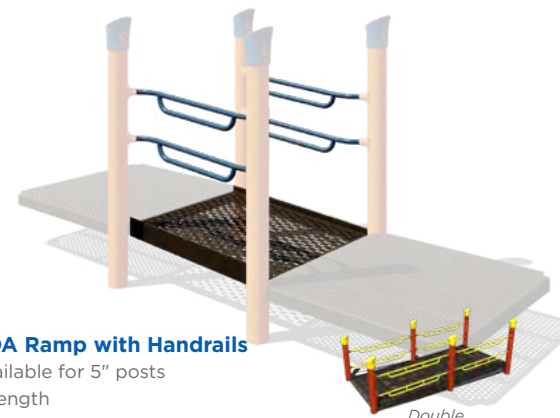

Hex Deck
Available for 3.5" and 5" posts

Square Deck
Available for 3.5" and 5" posts

Triangle Deck
Available for 3.5" and 5" posts

Tower Deck
Available for 5" posts

ADA Ramp with Handrails
Available for 5" posts
6' length
Available as single or double width