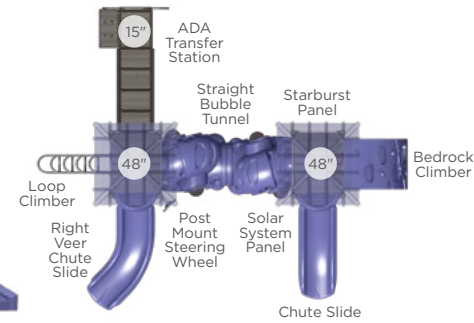

PS3-31395 $16,448

Age Group: 2-5 Years
Capacity: 25
Structure Size: 23' x 19'
Use Zone: 37' x 35'
Fall Height: 4'
Timber Count: 34
ADA: Yes

Want a 5" post?
PS5-31395 $20,161