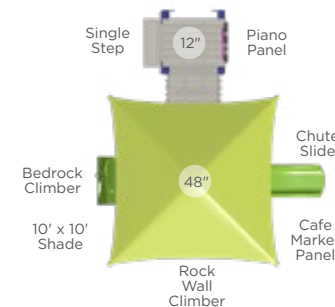

NEW!
R3-20430-3 $17,527

Age Group: 2-12 Years
Capacity: 10-15
Structure Size: 15' x 13'
Use Zone: 27' x 25'
Fall Height: 4'
Timber Count: 22
ADA: Yes

Want this without a shade?
R3-20430-4 $13,034