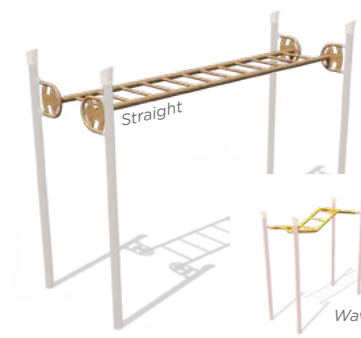

Rung
Straight, Zig-Zag, Wavy, 90°, Arched
8' or 12' (Straight Only) Length
Ages: 5-12