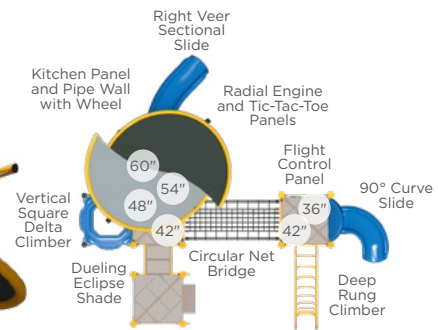

NEW!
PS5-70244 \$48,377

Age Group: 2-12 Years
Capacity: 30-35
Structure Size: 20' x 19'
Use Zone: 32' x 31'
Fall Height: 5'
Timber Count: 27
ADA: Yes

Reverse View

NEW!
PS5-70148 \$37,435

Age Group: 2-12 Years
Capacity: 38
Structure Size: 25' x 23'
Use Zone: 37' x 35'
Fall Height: 5'
Timber Count: 30
ADA: No

Want this without a shade?
PS5-70148-1 \$32,175

Reverse View

PS3-31098 \$21,275

Age Group: 2-12 Years
Capacity: 38
Structure Size: 23' x 17'
Use Zone: 35' x 29'
Fall Height: 4'
Timber Count: 26
ADA: Yes

Want a 5" post?
PS5-31098 \$25,399