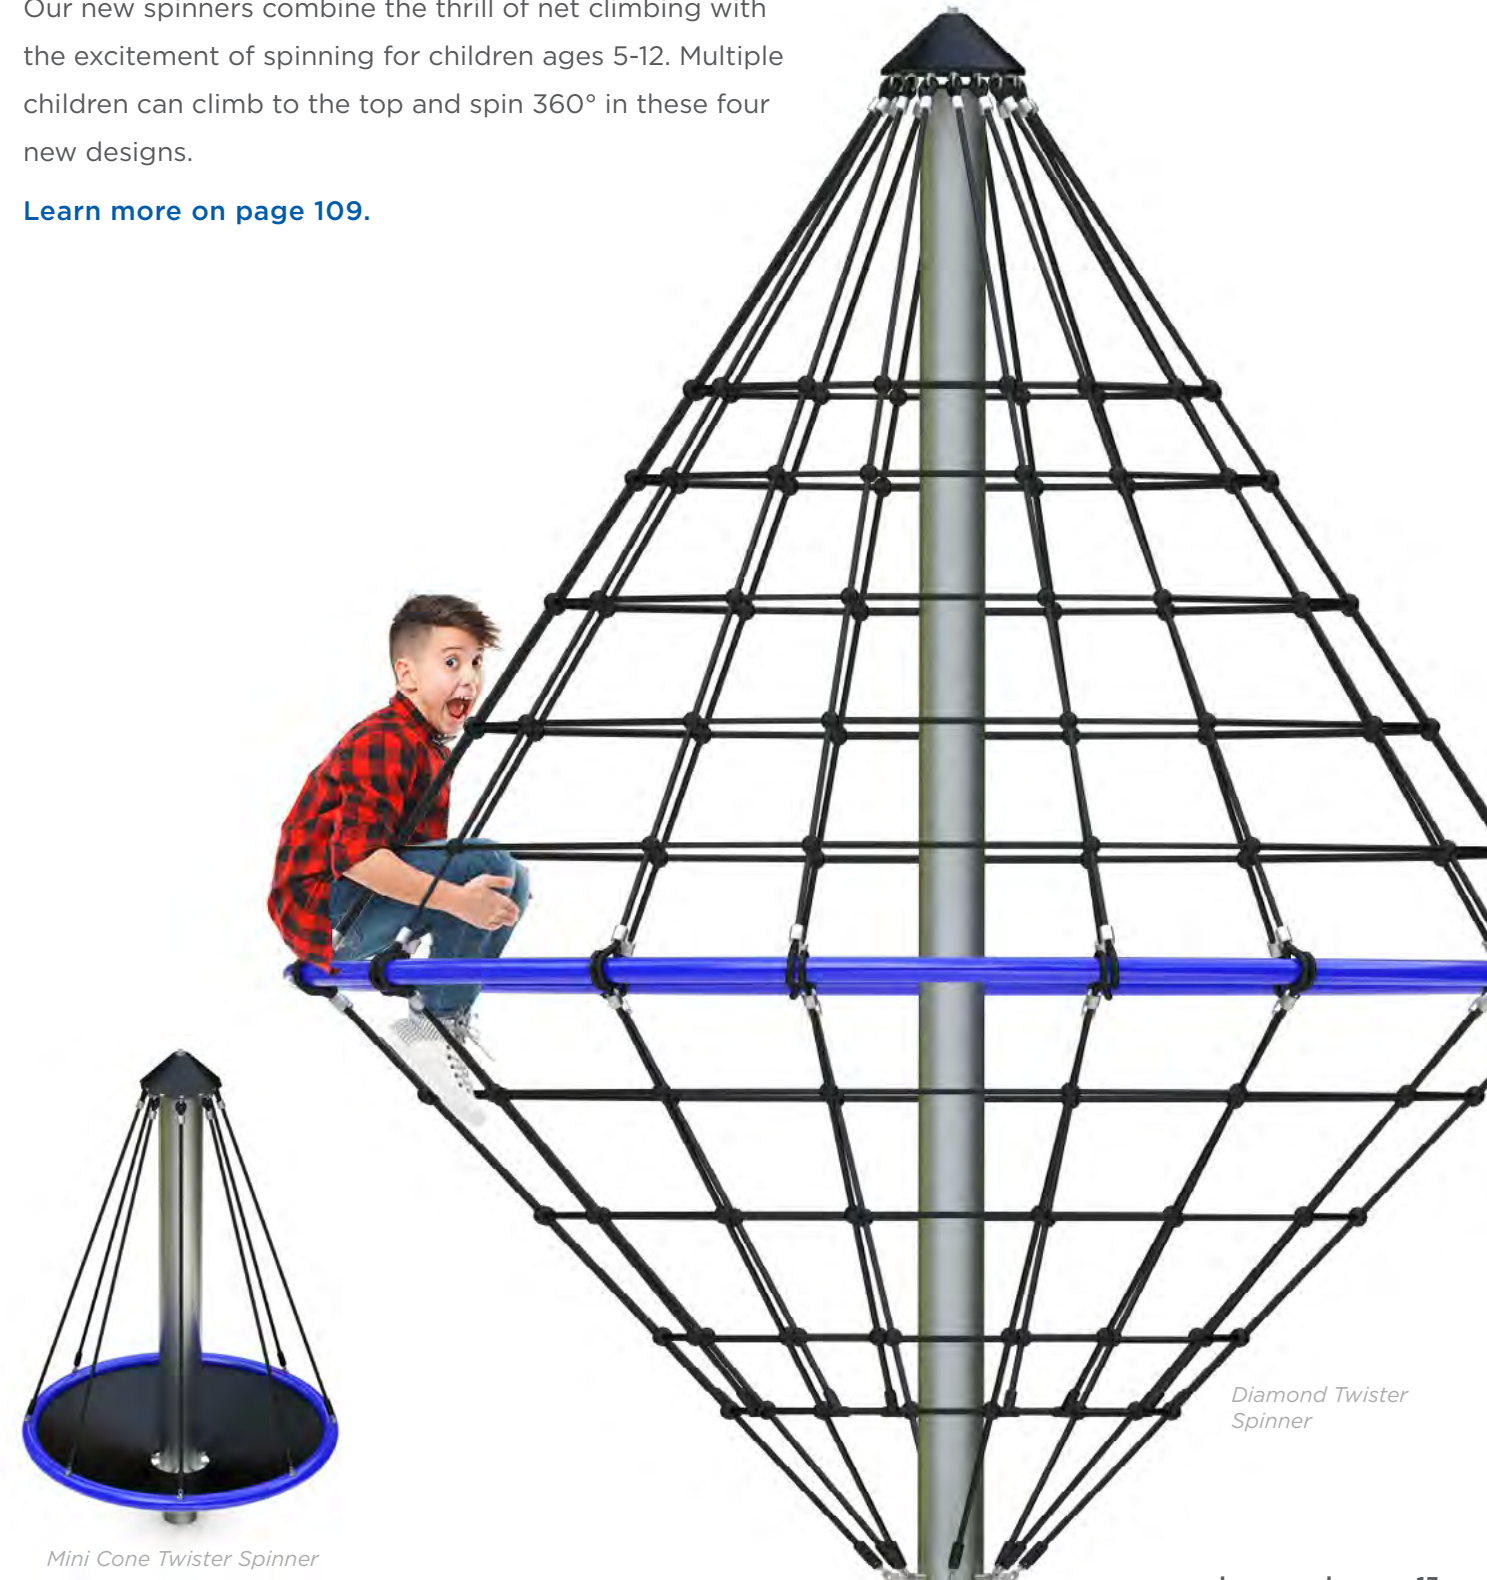

Mini Cone Twister Spinner

Twister Spinners *Climbers and spinners in one.*

Our new spinners combine the thrill of net climbing with the excitement of spinning for children ages 5-12. Multiple children can climb to the top and spin 360° in these four new designs.

[Learn more on page 109.](#)

Diamond Twister Spinner