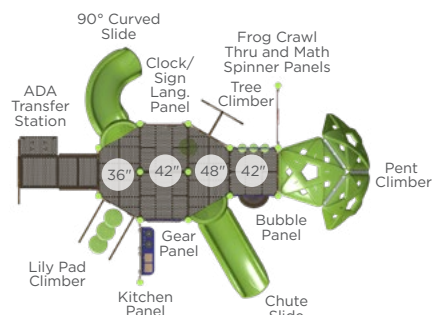

2-12 Years

NEW!
PS5-70244 $48,377

Age Group: 2-12 Years
Capacity: 30-35
Structure Size: 20' x 19'
Use Zone: 32' x 31'
Fall Height: 5'
Timber Count: 27
ADA: Yes

NEW!
PS5-70148 $37,435

Age Group: 2-12 Years
Capacity: 38
Structure Size: 25' x 23'
Use Zone: 37' x 35'
Fall Height: 5'
Timber Count: 30
ADA: No

Want this without a shade?
PS5-70148-1 $32,175

PS3-31098 $21,275

Age Group: 2-12 Years
Capacity: 38
Structure Size: 23' x 17'
Use Zone: 35' x 29'
Fall Height: 4'
Timber Count: 26
ADA: Yes

Want a 5" post?
PS5-31098 $25,399

Inclusive!

PS5-70224 $98,657

Age Group: 2-12 Years
Capacity: 120
Structure Size: 62' x 32'
Use Zone: 74' x 44'
Fall Height: 5'
Timber Count: 64
ADA: Yes

Visit us online for an overhead view!

Steel