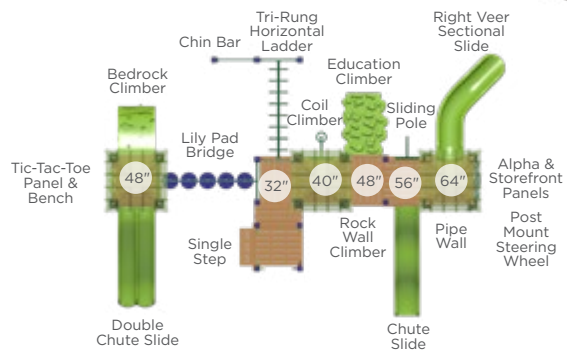

Recycled

5-12 Years

R3-20244-2 \$68,848

Age Group: 5-12 Years
Capacity: 78-82
Structure Size: 50' x 30'
Use Zone: 62' x 42'
Fall Height: 7'
ADA: Yes

R3-20128 \$32,405

Age Group: 5-12 Years
Capacity: 50-55
Structure Size: 31' x 21'
Use Zone: 43' x 33'
Fall Height: 7'
Timber Count: 36
ADA: Yes