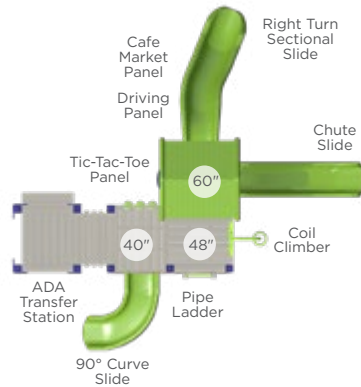

Reverse View

R3-10069 \$16,869

Age Group: 2-5 Years
Capacity: 30-35
Structure Size: 24' x 21'
Use Zone: 36' x 33'
Fall Height: 5'
Timber Count: 28
ADA: Yes

Reverse View

R3-20436 \$22,046

Age Group: 2-5 Years
Capacity: 35-40
Structure Size: 21' x 17'
Use Zone: 33' x 29'
Fall Height: 4'
Timber Count: 25
ADA: Yes