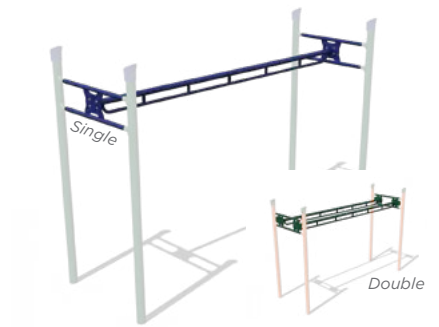

Offset Straight Rung
14' Length
Ages: 5-12

Single & Double Trapeze Ring
Straight and 90° (Single Only)
8' Length
Ages: 5-12

Single & Double Arched Trapeze Ring
12' Length
Ages: 5-12

Single & Double Parallel Bar
8' Length
Ages: 5-12