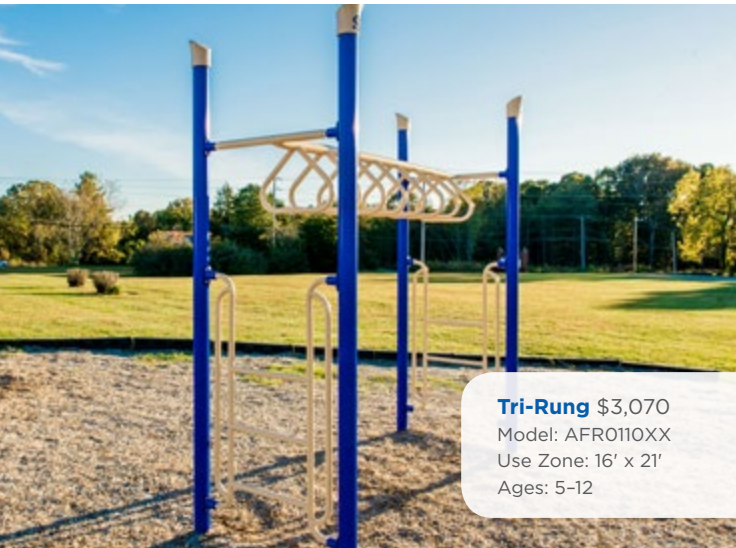

Overhead Ladders Freestanding Overhead Ladders

Tri-Rung $3,070
Model: AFR0110XX
Use Zone: 16' x 21'
Ages: 5-12