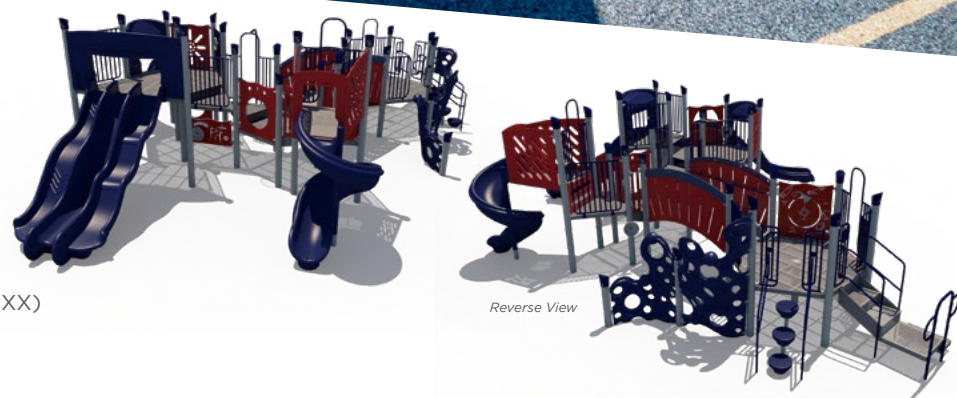

ALSO FEATURED

- Two-Seat Retro Rocker (90018204XX)
- 18' x 12' Dual Column Umbrella (RU181208IG)
- 5" 3-Bay Single Post Swing Frame (EFR0053XX)
- Poured-in-Place Surfacing