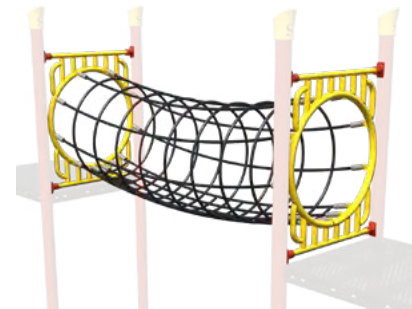

Front

Vertical Spider Net Bridge
Ages: 5-12
Decks: Equal Height

Hex Net Bridge
Ages: 5-12
Decks: Equal Height

V-Net Bridge
Ages: 5-12
Decks: Equal Height
Length: 8'

Circular Net Bridge
Ages: 5-12
Decks: Equal Height
Length: 8'