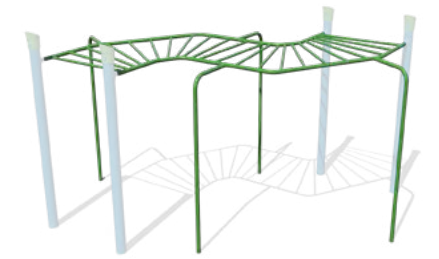

Offset Straight Rung
14' Length
Ages: 5-12