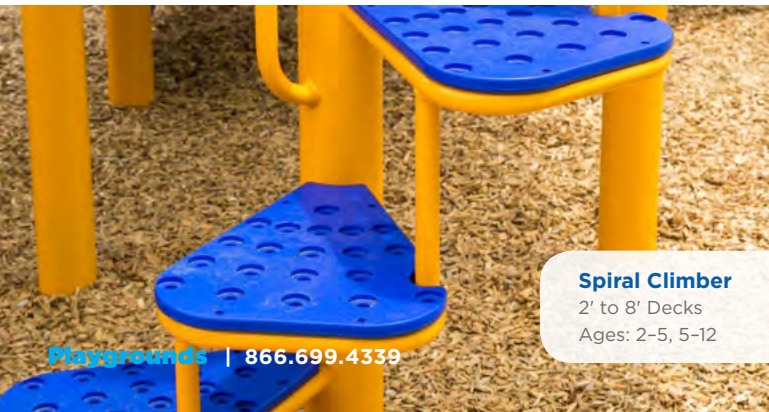

Man Hole Climber
2' to 8' Decks
Ages: 2-5, 5-12

Pent Climber
3' and 5' Decks Only
Ages: 2-5, 5-12

Tree Climber
2' to 8' Decks
Ages: 2-5, 5-12

Zany Climber
5' to 8' Decks
Ages: 5-12

Zipper Climber
3' to 8' Decks
Ages: 2-5, 5-12

Mountain Climber
3' and 5' Decks Only
Ages: 2-5, 5-12

Components Climbers

Bubble Wall
Ages: 2-5, 5-12

Panel Ladder
16", 18" & 2' to 4' Decks
Ages: 2-5, 5-12

Rock Wall
2' to 8' Decks
Ages: 2-5, 5-12

Spiral Climber
2' to 8' Decks
Ages: 2-5, 5-12

Bedrock Climber
3' and 4' Decks Only
Ages: 2-5, 5-12

Education Climber
4' and 5' Decks Only
Ages: 2-5, 5-12

Concentration Climber
2' to 8' Decks
Ages: 2-5, 5-12

Chain Link Climber
4' and 5' Decks Only
Ages: 2-5, 5-12