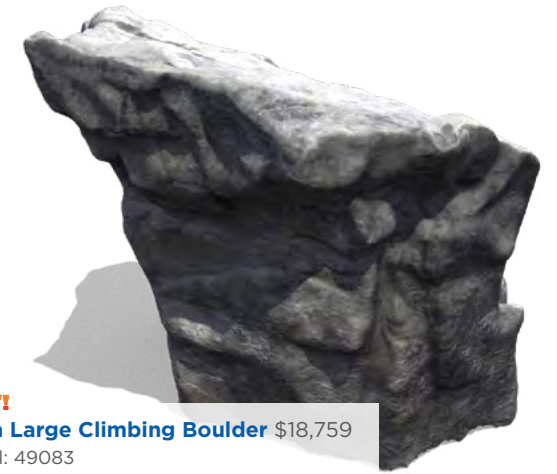

NEW!
Extra Large Climbing Boulder $18,759
Model: 49083
Use Zone: 20' x 20'
Height: 7'
Ages: 7-12