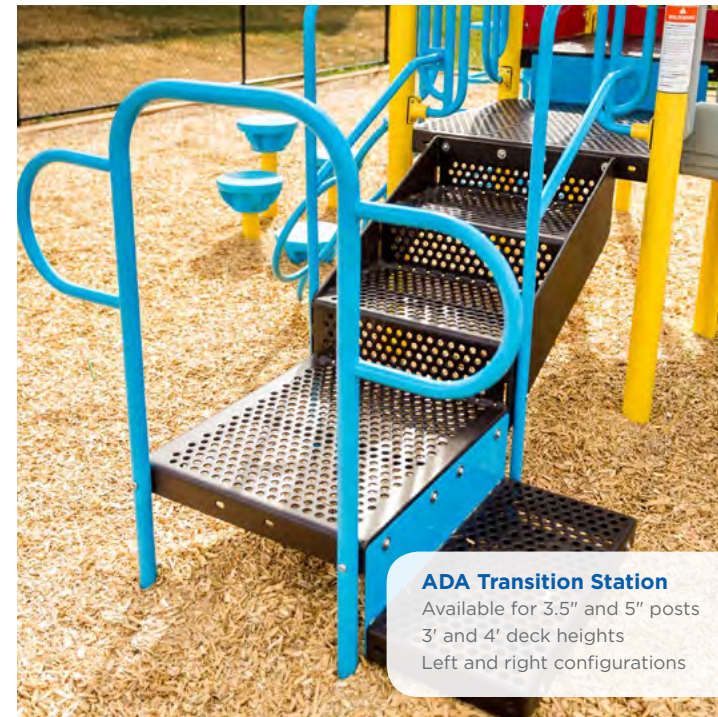

Components Stairs & Ramps