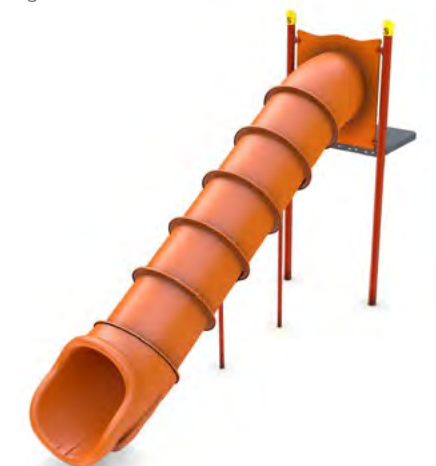

Straight Tube Slide
2' to 8' Deck Heights
Ages: 2-5, 5-12