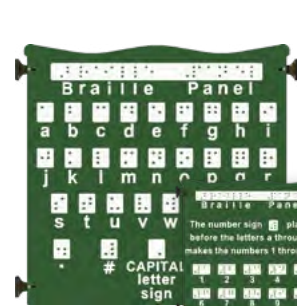

Snake Panel
Ages: 2-12

Slotted Panel
Ages: 2-12

Geo Panel
Ages: 2-5

Alpha Panel
Ages: 2-5

Braille Panel *Back*
Ages: 5-12

Toucan Panel
Ages: 2-12

Butterfly Panel *Back*
Ages: 2-12

Solar System Panel *Back*
Ages: 2-12

Animal Maze Finger Panel
Ages: 5-12

State Panel *Back*
Ages: 2-12
Available for All States

English to Spanish Panel *Back*
Ages: 2-12

Components Activity Panels & Barriers

Airplane Panel
Ages: 2-12

Race Car Panel
Ages: 2-12