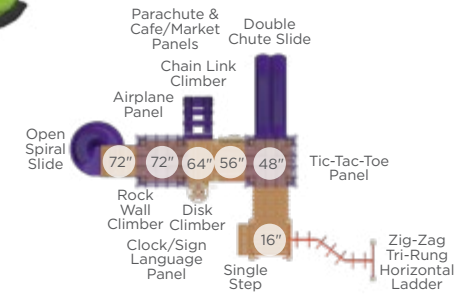

Recycled

5-12 Years

R3-10011 \$30,267

Age Group: 5-12 Years
Capacity: 35-40
Structure Size: 28' x 23'
Use Zone: 40' x 35'
Fall Height: 7'
Timber Count: 31
ADA: Yes

R3-20137-2 \$30,750

Age Group: 5-12 Years
Capacity: 35-40
Structure Size: 30' x 20'
Use Zone: 42' x 32'
Fall Height: 7'
Timber Count: 32
ADA: Yes