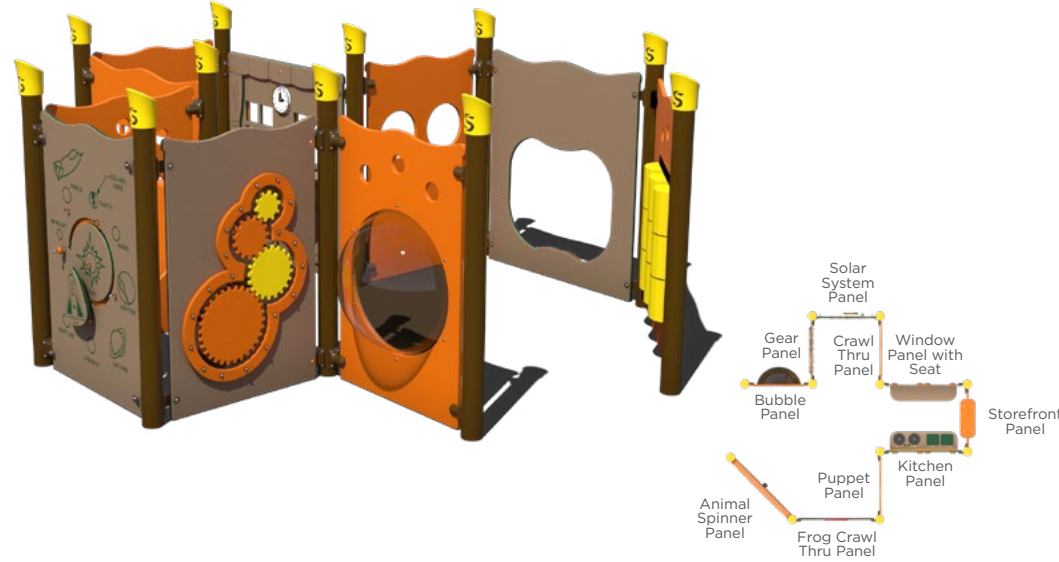

PS3-31887 \$10,469

Age Group: 6-23 Months
Capacity: 12
Structure Size: 11' x 9'
Fall Height: 3'
ADA: Yes

Want a 5" post?
PS5-31887 \$12,183

PS3-32851 \$11,029

Age Group: 6-23 Months
Capacity: 10
Structure Size: 12' x 4'
Use Zone: 18' x 10'
Fall Height: 3'
Timber Count: 13
ADA: Yes

Want a 5" post?
PS5-32851 \$12,366

Want this without a shade?
PS3-32851-2 \$8,044

NEW!
PS5-70153 \$13,140

Age Group: 6-23 Months
Capacity: 10
Structure Size: 12' x 4'
Use Zone: 24' x 16'
Fall Height: 3'
Timber Count: 18
ADA: Yes