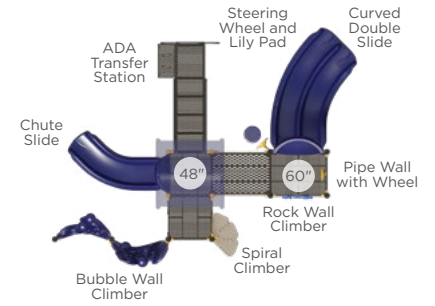

2-12 Years

NEW!
PS5-70149 $50,545

Age Group: 2-12 Years
Capacity: 66
Structure Size: 30' x 27'
Use Zone: 42' x 39'
Fall Height: 6'
Timber Count: 35
ADA: Yes

Want this without a shade?
PS5-70149-1 $44,177

NEW!
Hex Pinwheel Shade

PS3-70222 $19,349

Age Group: 2-12 Years
Capacity: 25
Structure Size: 22' x 18'
Use Zone: 34' x 30'
Fall Height: 5'
Timber Count: 33
ADA: Yes

Want a 5" post?
PS5-70222 $23,271

PS3-31723 $16,249

Age Group: 2-12 Years
Capacity: 25
Structure Size: 25' x 10'
Use Zone: 37' x 22'
Fall Height: 4'
Timber Count: 30
ADA: Yes

Want a 5" post?
PS5-31723 $19,447

Inclusive!

PS5-70231 $74,258

Age Group: 2-12 Years
Capacity: 118
Structure Size: 49' x 38'
Use Zone: 61' x 50'
Fall Height: 7'
Timber Count: 56
ADA: Yes

Want this without a shade?
PS5-70231-1 $67,316

Visit us online for an overhead view!

Steel