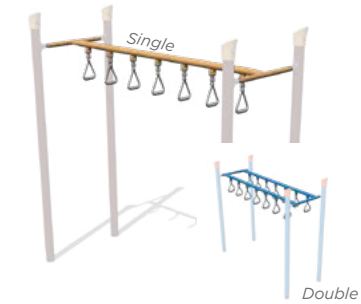

Offset Straight Rung
14' Length
Ages: 5-12

Single & Double Trapeze Ring
Straight and 90° (Single Only)
8' Length
Ages: 5-12

Single & Double Arched Trapeze Ring
12' Length
Ages: 5-12

Single & Double Parallel Bar
8' Length
Ages: 5-12