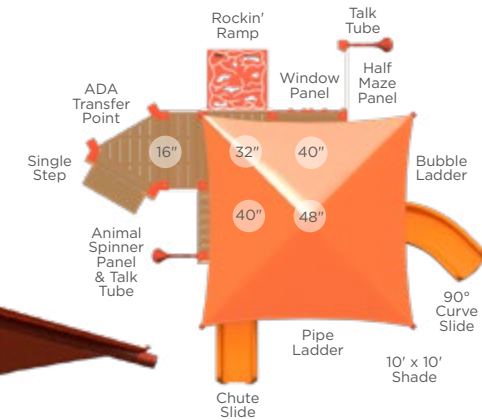

2-5 Years

NEW!
R3-10074-1 $18,873

Age Group: 2-5 Years
Capacity: 25-30
Structure Size: 22' x 16'
Use Zone: 34' x 28'
Fall Height: 3'
Timber Count: 25
ADA: Yes

R3-20426-1 $18,615

Age Group: 2-5 Years
Capacity: 20-25
Structure Size: 23' x 14'
Use Zone: 35' x 26'
Fall Height: 3'
Timber Count: 26
ADA: Yes

R3-10069 $16,869

Age Group: 2-5 Years
Capacity: 30-35
Structure Size: 24' x 21'
Use Zone: 36' x 33'
Fall Height: 5'
Timber Count: 28
ADA: Yes

R3-20436 $22,046

Age Group: 2-5 Years
Capacity: 35-40
Structure Size: 21' x 17'
Use Zone: 33' x 29'
Fall Height: 4'
Timber Count: 25
ADA: Yes

Want this without a shade?
R3-20436-4 $17,495

Recycled