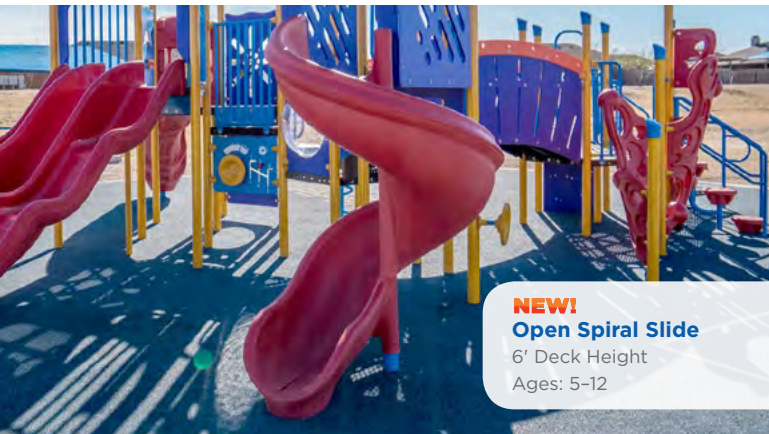

Single Sectional Slide
2' to 8' Deck Heights
Multiple Configurations Available
Ages: 2-5, 5-12