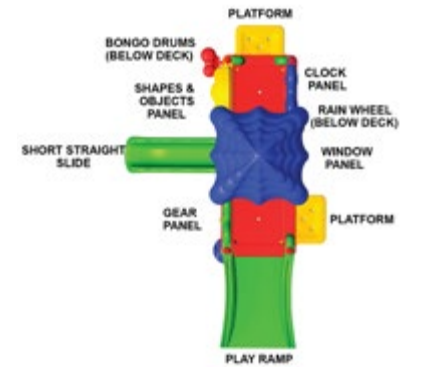

Sapling $4,408

Structure: DC-SAPR/02-08-0170
Age Group: 6-23 Months
Capacity: 15-25
Use Zone: 14' 5" x 19' 6"
Fall Height: 1' 10"
Mounting: Ground Spike
ADA: No