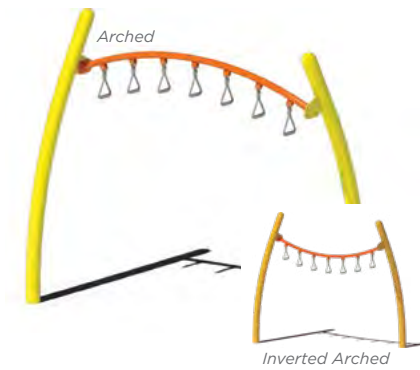

Trapeze Ring
Arched, Inverted Arched, Curved
Ages: 5-12