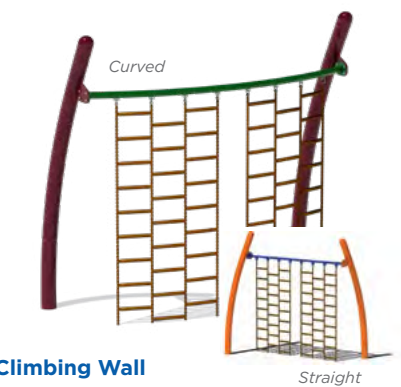

Climbing Wall
Straight, Curved
Ages: 5-12