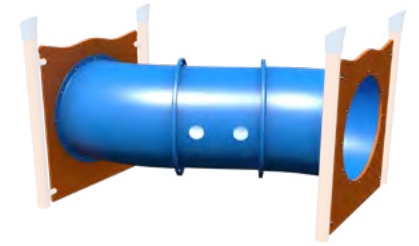

Zig-Zag Crawl Tube
Left or Right Zig-Zag
Ages: 2-5, 5-12
Decks: Equal Height Offset by 24"