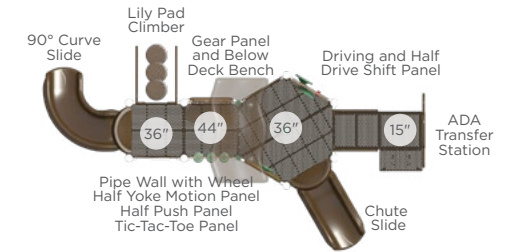

PS3-31385 $19,265

Age Group: 2-5 Years
Capacity: 28
Structure Size: 21' x 12'
Use Zone: 33' x 24'
Fall Height: 4'
Timber Count: 30
ADA: Yes

Want a 5" post?
PS5-31385 $22,960