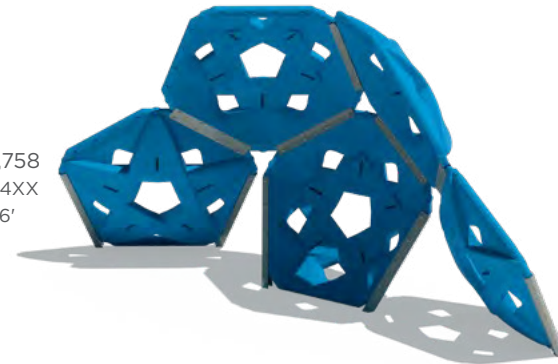

Criss Cross $2,758
Model: 87000034XX
Use Zone: 25' x 16'
Height: 6'
Ages: 5-12