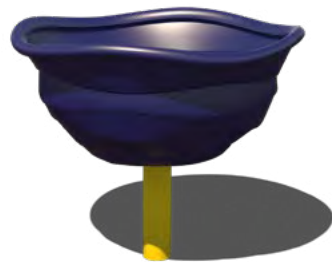

Whirl & Twirl $595
Model: TFR0615XX
Use Zone: 15' 7" x 15' 7"
Ages: 5-12