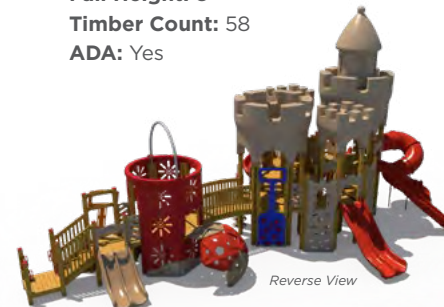

Structure: R3FX-30099
Age Group: 2-5 Years
Capacity: 36
Structure Size: 28' x 20'
Use Zone: 40' x 32'
Fall Height: 5'
Timber Count: 30
ADA: Yes

Seaside \$58,957

Structure: R3FX-30037-R1
Age Group: 2-12 Years
Capacity: 81
Structure Size: 38' x 23'
Use Zone: 50' x 35'
Fall Height: 6'
ADA: Yes

PALACIOS, TX

SEE ME IN ACTION!
 Check out our
YouTube channel!
 Bayfront Park
 Playground

Sand Castle \$199,860

Structure: R3FX-30103
Age Group: 5-12 Years
Capacity: 157
Structure Size: 59' x 33'
Use Zone: 77' x 46'
Fall Height: 8'
Timber Count: 58
ADA: Yes

SIESTA KEY, FL

What's timber count? The amount of 4' playground timbers (or borders) needed to surround the playground should a type of loose fill surfacing be used. See page 161 for more information.

Steel Play Structures

- 46** Ages 5-12 Years
- 50** Ages 2-12 Years
- 54** Ages 2-5 Years
- 58** Ages 6-23 Months
- 60** Navigator Series

MIDLAND,
TEXAS

GET THE
Look

PS5-31903 \$45,108

- Age Group: 2-12 Years
- Capacity: 55
- Structure Size: 39' x 31'
- Use Zone: 51' x 43'
- Fall Height: 6'
- ADA: Yes