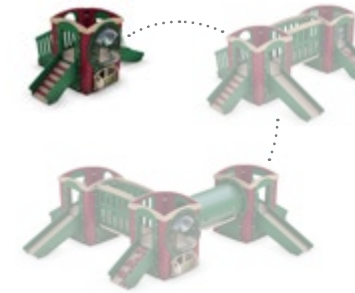

Structures Modular Tot-Trek
endless configurations

Start with the Tot-Trek base unit and add on different play components based on your area's size and your budget. While you can design your own, check out three sample structures to the right. Available in a primary or natural color scheme.