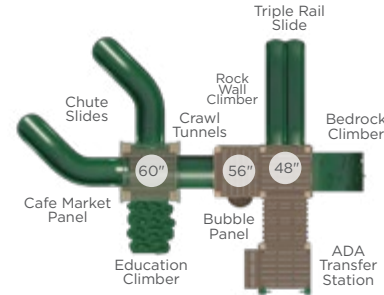

2-5 Years

R3-20125 \$13,252

Age Group: 2-5 Years
Capacity: 20-25
Structure Size: 12' x 15'
Use Zone: 24' x 27'
Fall Height: 3'
Timber Count: 21
ADA: Yes

R3-10038 \$24,114

Age Group: 2-5 Years
Capacity: 30-35
Structure Size: 28' x 20'
Use Zone: 40' x 32'
Fall Height: 5'
Timber Count: 30
ADA: +1 Activity