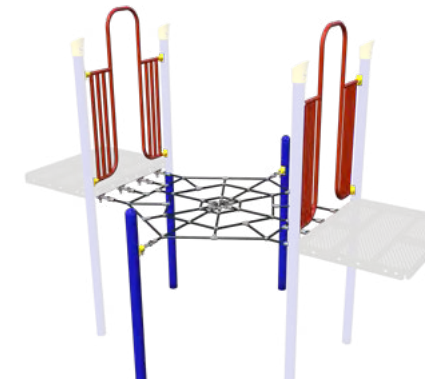

Hex Net Bridge
Ages: 5-12
Decks: Equal Height