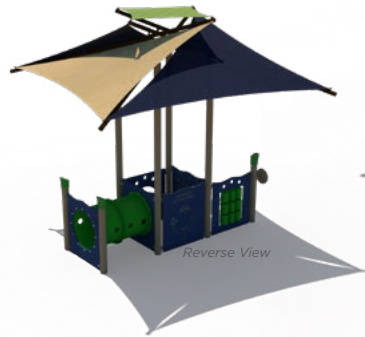

NEW!
PS5-70153 $13,140

Age Group: 6-23 Months
Capacity: 10
Structure Size: 12' x 4'
Use Zone: 24' x 16'
Fall Height: 3'
Timber Count: 18
ADA: Yes

Want this without a shade?
PS5-70153-1 $7,997