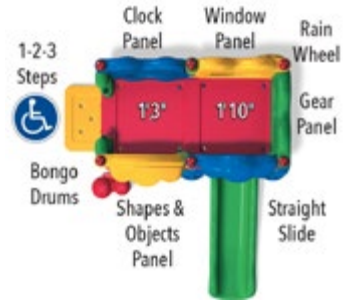

Discovery Center 2 \$4,493

Structure: DC-2MDR/02-08-0203
Age Group: 2-5 Years
Capacity: 10-15
Use Zone: 22' x 27'
Fall Height: 3' 1.5"
Mounting: Ground Spike
ADA: No

Discovery Center 5 \$8,185

Structure: DC-5XLG-N/02-08-0209
Age Group: 2-5 Years
Capacity: 20-25
Use Zone: 28' x 31'
Fall Height: 3' 9"
Mounting: Ground Spike
ADA: Yes

*Also Available
in Primary*

DC-5XLG/02-08-0209

Panel & Plastic

Structures Discovery Centers

Seedling \$3,145

Structure: DC-SEED/02-08-0166
Age Group: 6-23 Months
Capacity: 8-10
Use Zone: 13' 7" x 13' 5"
Fall Height: 1' 10"
Mounting: Anchor Bolt
ADA: Yes

Playhouse \$2,525

Structure: DC-PLAY/02-08-0186
Age Group: 6-23 Months
Capacity: 15-25
Use Zone: 13' 8" x 11' 10"
Mounting: Anchor Bolt
ADA: Yes

Super Sprout \$2,236

Structure: DC-SS/02-08-0163
Age Group: 6-23 Months
Capacity: 6-8
Use Zone: 14' 2" x 10' 5"
Fall Height: 1' 3"
Mounting: Anchor Bolt
ADA: Yes