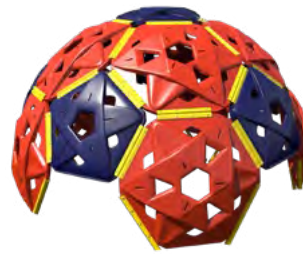

Mound $10,577
Model: 87000016XX
Use Zone: 27' x 27'
Height: 8'
Ages: 5-12

Mound $10,577
Model: 87000016XX
Use Zone: 27' x 27'
Height: 8'
Ages: 5-12