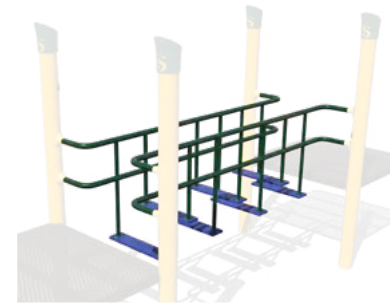

Challenge Bridge
Ages: 5-12
Decks: Equal Heights
Length: 8'