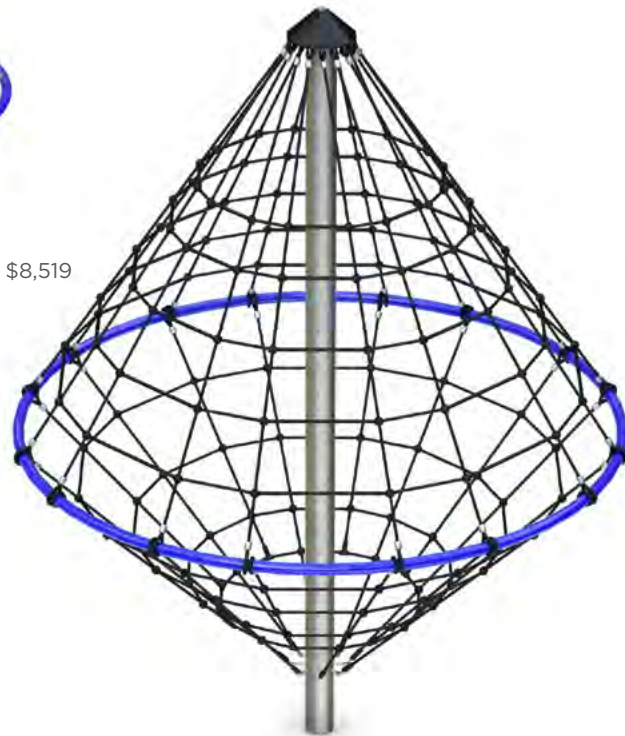

NEW!
Diamond Twister Spinner $16,289
Model: BSPPS-000002
Use Zone: 23' x 23'
Fall Height: 11'
Capacity: 25
Ages: 5-12