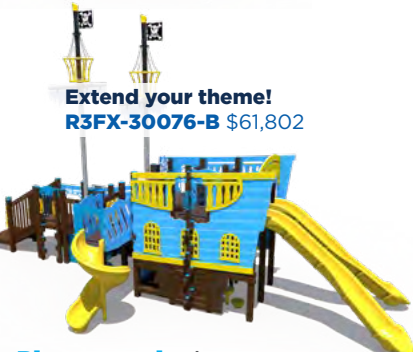

Extend your theme!
R3FX-30076-B $61,802