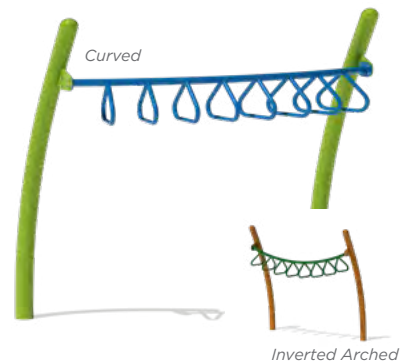

Tri-Rung Ladder
Arched, Inverted Arched, Curved
Ages: 5-12