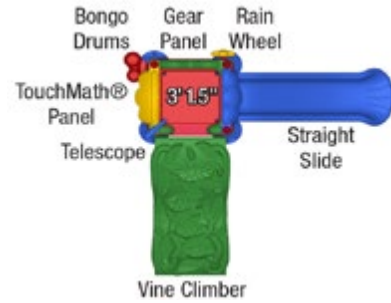

Structures Discovery Centers

Discovery Centers are an affordable play option for children 6-23 months and 2-5 years that offer standards-based developmental and educational activities. These units are easy to assemble and come with a 10-year limited warranty on upright posts and a 5-year limited warranty on plastic.

Discovery Center 1 $2,696

Structure: DC-ISM/02-08-0200
Age Group: 2-5 Years
Capacity: 5-10
Use Zone: 22' x 22'
Fall Height: 3' 1.5"
Mounting: Ground Spike
ADA: No