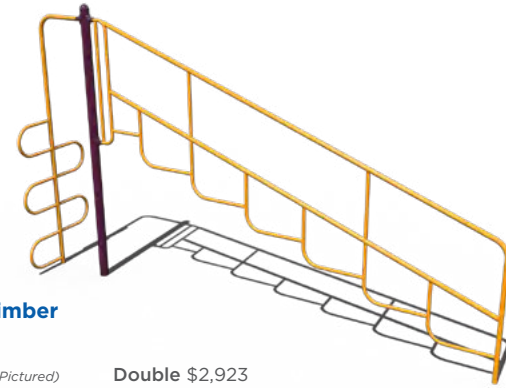

Mountain Climber
Ages: 5-12
Single $1,328 (Pictured)
Model: TFR15831XX
Use Zone: 16' x 6'
Double $2,923
Model: TFR14201XX
Use Zone: 37' x 20'