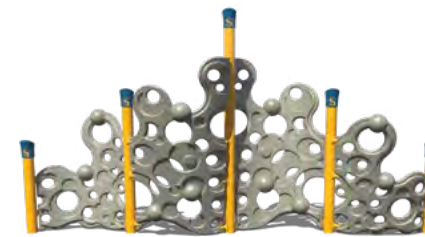

4-Section Bubble Wall $3,384
Model: EFR0068XX
Use Zone: 14' x 30'
Ages: 5-12