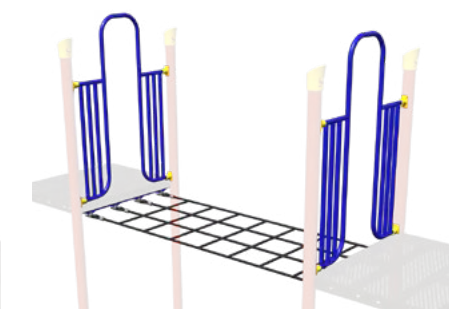

Cargo Net Bridge
Ages: 5-12
Decks: Equal Height
Length: 8'