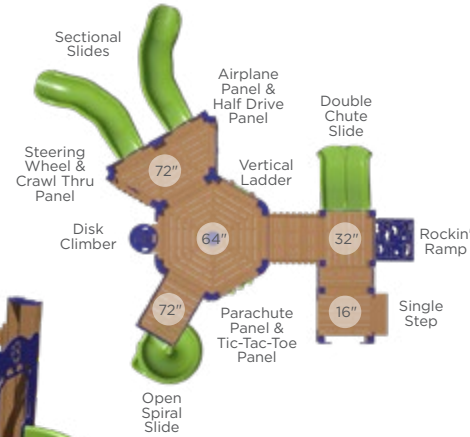

Age Group: 2-12 Years
Capacity: 30-35
Structure Size: 21' x 19'
Use Zone: 33' x 31'
Fall Height: 5'
Timber Count: 26
ADA: Yes

Recycled

2-12 Years

R3-20183 \$24,240

Age Group: 2-12 Years
Capacity: 30-35
Structure Size: 31' x 24'
Use Zone: 43' x 36'
Fall Height: 6'
Timber Count: 32
ADA: Yes

NEW!
R3-20449-2 \$40,307

Age Group: 2-12 Years
Capacity: 50-55
Structure Size: 28' x 28'
Use Zone: 40' x 40'
Fall Height: 6'
Timber Count: 34
ADA: Yes

R3-20185 \$21,263

Age Group: 2-12 Years
Capacity: 210-25
Structure Size: 23' x 24'
Use Zone: 35' x 36'
Fall Height: 5'
Timber Count: 30
ADA: Yes