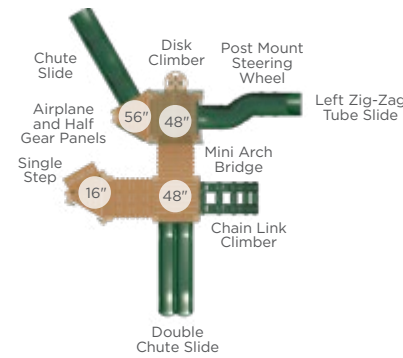

R3-20185 $21,263

Age Group: 2-12 Years
Capacity: 210-25
Structure Size: 23' x 24'
Use Zone: 35' x 36'
Fall Height: 5'
Timber Count: 30
ADA: Yes