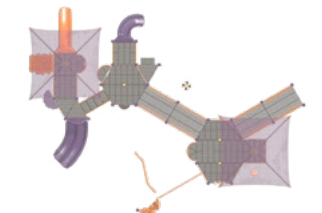

Visit us online for an overhead view!