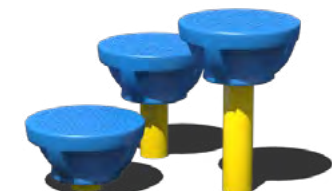

Lily Pad Walk
Ages: 2-5, 5-12

Number of Pads	Use Zone	Item Number	MSRP
1	N/A	TFR14881XX	$232
3	15' x 12'	90021200XX	$549
5	15' x 18'	90021100XX	$907