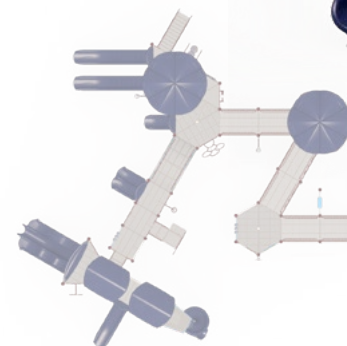

NEW!
Inclusive!

PS5-70150 $126,512

Age Group: 5-12 Years
Capacity: 225
Structure Size: 53' x 53'
Use Zone: 65' x 65'
Fall Height: 5'
Timber Count: 64
ADA: Yes

Visit us online for an overhead view!