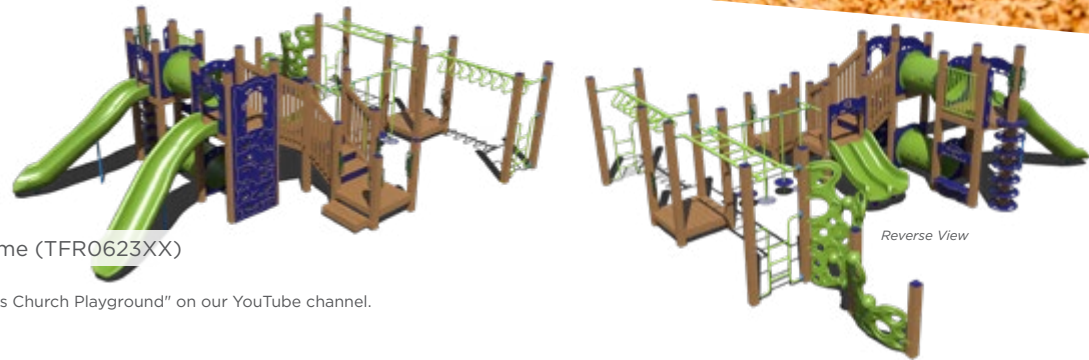

ALSO FEATURED

- Spin About (TFR08714XX)
- 5" Two-Bay Single Post Swing Frame (TFR0623XX)

Reverse View

SEE ME IN ACTION! Search "Four Points Church Playground" on our YouTube channel.

Playgrounds | 866.699.4339