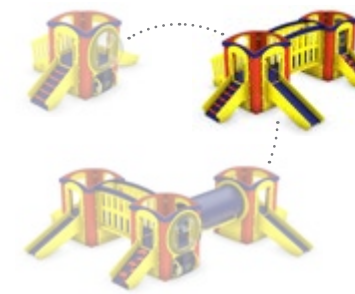

Phase One \$4,215

Structure	Ages	Capacity	Structure Size	Includes
TFR0520XX	6-23 Month	5	8' x 6'	Stairs, Slide, Bubble Window, Texture Panel, and Climber

Phase Two \$8,085

Structure	Ages	Capacity	Structure Size	Includes
TFR0533XX	6-23 Month	10	12' x 8'	Phase One + Bridge, Climber, Stairs, and Activity Panels