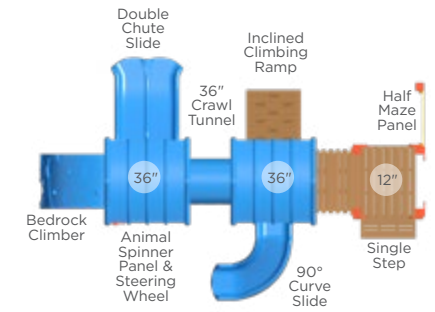

2-5 Years

NEW!
R3-10074-1 $18,873

Age Group: 2-5 Years
Capacity: 25-30
Structure Size: 22' x 16'
Use Zone: 34' x 28'
Fall Height: 3'
Timber Count: 25
ADA: Yes

R3-20426-1 $18,615

Age Group: 2-5 Years
Capacity: 20-25
Structure Size: 23' x 14'
Use Zone: 35' x 26'
Fall Height: 3'
Timber Count: 26
ADA: Yes

R3-10069 $16,869

Age Group: 2-5 Years
Capacity: 30-35
Structure Size: 24' x 21'
Use Zone: 36' x 33'
Fall Height: 5'
Timber Count: 28
ADA: Yes

R3-20436 $22,046

Age Group: 2-5 Years
Capacity: 35-40
Structure Size: 21' x 17'
Use Zone: 33' x 29'
Fall Height: 4'
Timber Count: 25
ADA: Yes

Want this without a shade?
R3-20436-4 $17,495

Recycled