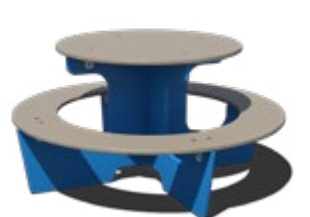

Fun Table $852
Model: 90000006XX
Ages: 2-5