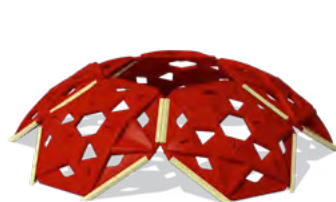

Half Arch \$2,917
Model: 87000014XX
Use Zone: 26' x 20'
Height: 5'
Ages: 5-12

Mound \$10,577
Model: 87000016XX
Use Zone: 27' x 27'
Height: 8'
Ages: 5-12

Mini Arch \$1,595
Model: 87000011XX
Use Zone: 20' x 17'
Height: 4'
Ages: 5-12