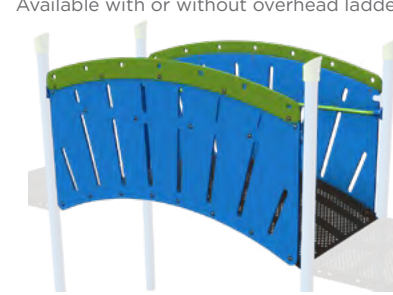

Arch Bridge
Ages: 2-12
Decks: Equal Height
Length: 8'