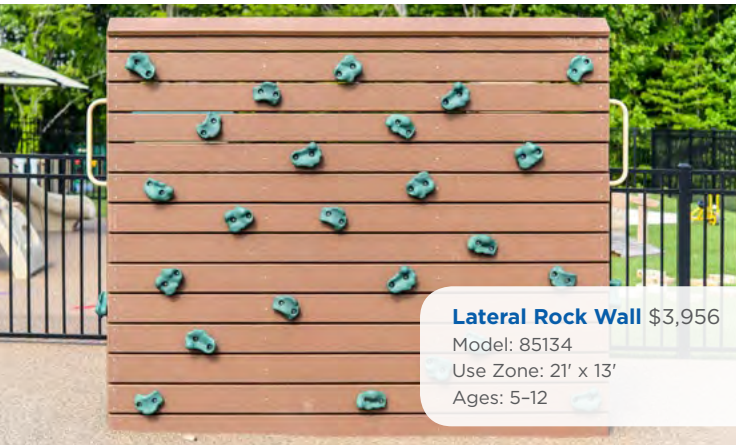

Ages	Item Number
2-5	BSIS-25
5-12	BSIS-512

Beveled Swing Mat \$118

Our 40" x 40" x 1 1/2" swing mat is great for areas where loose fill surfacing is used to help minimize the displacement of surfacing. Model: WM-05

Climbers Traditional Climbers

Camel Back Kids Climber
\$2,128
Model: 90007112XX
Use Zone: 27' x 15'
Ages: 5-12

Lateral Rock Wall \$3,956
Model: 85134
Use Zone: 21' x 13'
Ages: 5-12

Chain Climbing Wall
Use Zone: 20' x 12'
Ages: 5-12
3.5" Post \$1,145
Model: 90007103XX
5" Post \$1,470
Model: 90007003XX

Fire Station Climber \$2,653
Model: TFR05580XX
Use Zone: 26' x 26'
Ages: 5-12

Single Hump Camel Climber
\$1,032
Model: TFR16968XX
Use Zone: 17' x 14'
Ages: 5-12

Junior Double Panel Climber
\$946
Model: AFR0070XX
Use Zone: 18' x 16'
Height: 4'
Ages: 2-5

Mountain Climber
Ages: 5-12
Single \$1,328 (Pictured)
Model: TFR15831XX
Use Zone: 16' x 6'
Double \$2,923
Model: TFR14201XX
Use Zone: 37' x 20'

Zany Zipper Arch Climber \$1,212
Model: 90007113XX
Use Zone: 28' x 14'
Ages: 5-12