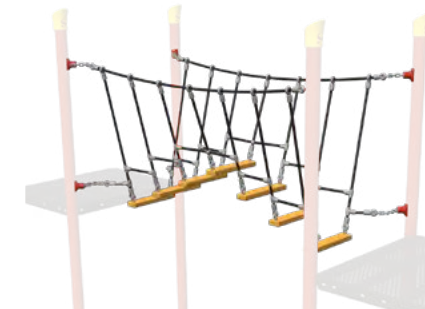

Catwalk Net Bridge
Ages: 5-12
Decks: Equal Height
Length: 8'