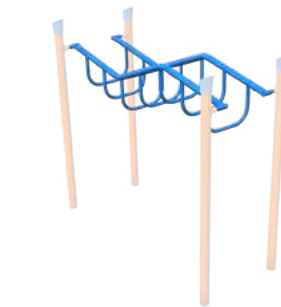

Wavy Deep Rung
8' Length
Ages: 5-12