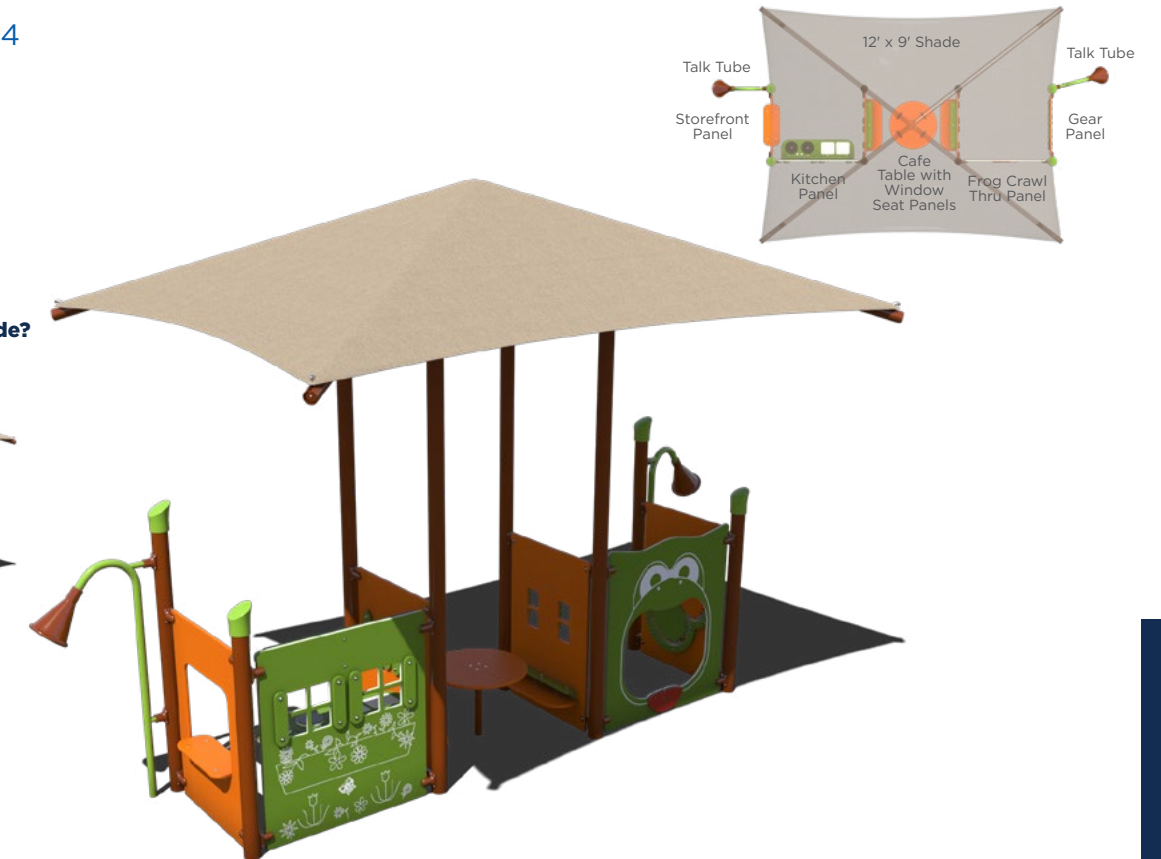

PS3-32247 $11,304

Age Group: 6-23 Months
Capacity: 10
Structure Size: 12' x 3'
Use Zone: 24' x 15'
Fall Height: 3'
ADA: Yes

Want a 5" post?
PS5-32247 $12,235

Want this without a shade?
PS3-32247-1 $7,937