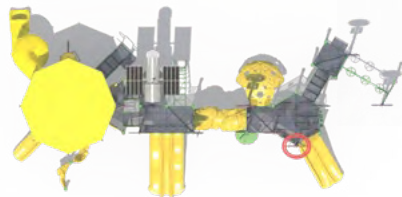

Reverse View

NEW! Helicopter \$47,699

Structure: SRPFX-50183
Age Group: 2-12 Years
Capacity: 68
Structure Size: 33' x 23'
Use Zone: 45' x 35'
Fall Height: 5'
Timber Count: 33
ADA: Yes

Reverse View

Visit us online for an overhead view!