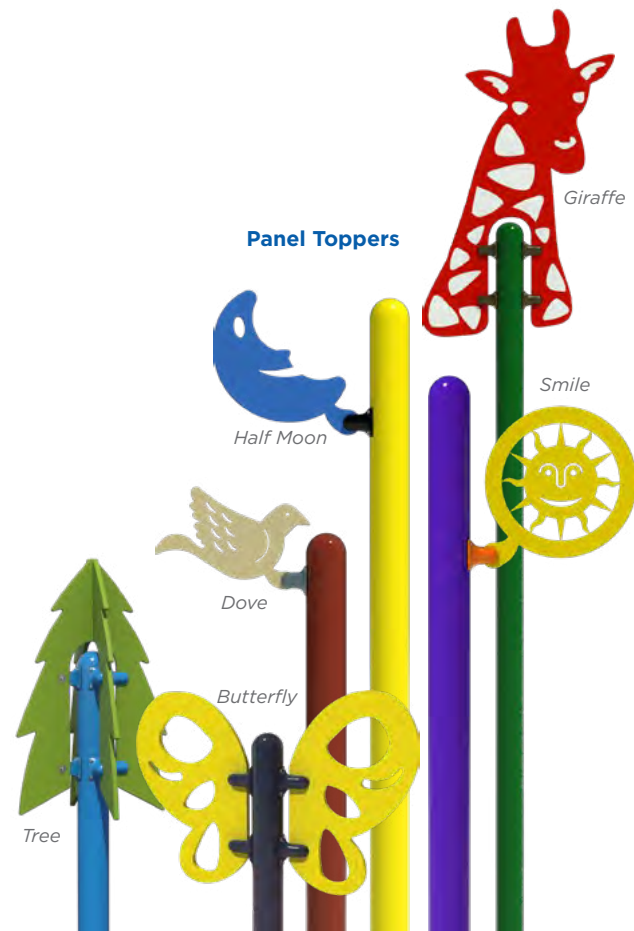

NEW!
Endangered Species Panel
Ages: 2-12

NEW!
Nature Panel
Ages: 2-12

NEW!
Shapes Panel
Ages: 2-12

NEW!
Counting Panel
Ages: 2-12

NEW!
Math Panel
Ages: 2-12

NEW!
Animal Panel
Ages: 2-12

Custom Panels
Your design on a panel!

Components Panel Accessories & Decks

Below Deck Bench
Ages: 2-12

Panel Toppers

Giraffe

Smile

Half Moon

Dove

Butterfly