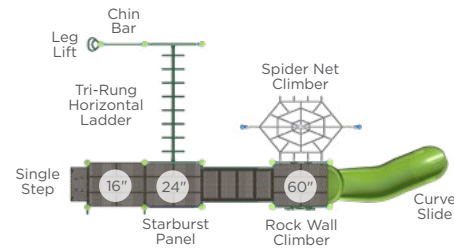

Steel

5-12 Years

PS3-70214 \$18,947

Age Group: 5-12 Years
Capacity: 20-25
Structure Size: 27' x 23'
Use Zone: 39' x 25'
Fall Height: 7'
Timber Count: 32
ADA: Yes

NEW! PS5-70243 \$42,007

Age Group: 5-12 Years
Capacity: 36
Structure Size: 30' x 20'
Use Zone: 42' x 32'
Fall Height: 6'
Timber Count: 31
ADA: Yes