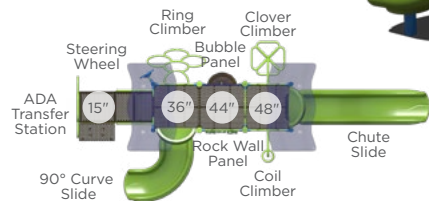

Reverse View

PS3-31723 \$16,249

Age Group: 2-12 Years
Capacity: 25
Structure Size: 25' x 10'
Use Zone: 37' x 22'
Fall Height: 4'
Timber Count: 30
ADA: Yes

Want a 5" post?
PS5-31723 \$19,447

Reverse View

Inclusive!