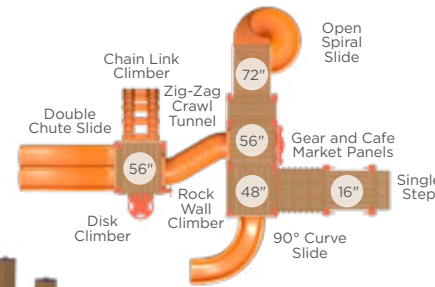

Age Group: 2-12 Years
Capacity: 30-35
Structure Size: 21' x 19'
Use Zone: 33' x 31'
Fall Height: 5'
Timber Count: 26
ADA: Yes

Recycled

2-12 Years

R3-20183 \$24,240

Age Group: 2-12 Years
Capacity: 30-35
Structure Size: 31' x 24'
Use Zone: 43' x 36'
Fall Height: 6'
Timber Count: 32
ADA: Yes