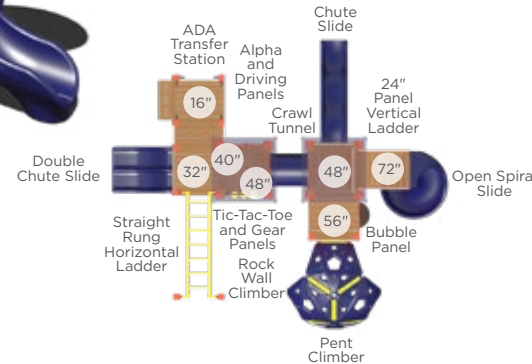

R3-20229 $29,866

Age Group: 5-12 Years
Capacity: 35-40
Structure Size: 28' x 21'
Use Zone: 40' x 33'
Fall Height: 7'
Timber Count: 31
ADA: Yes