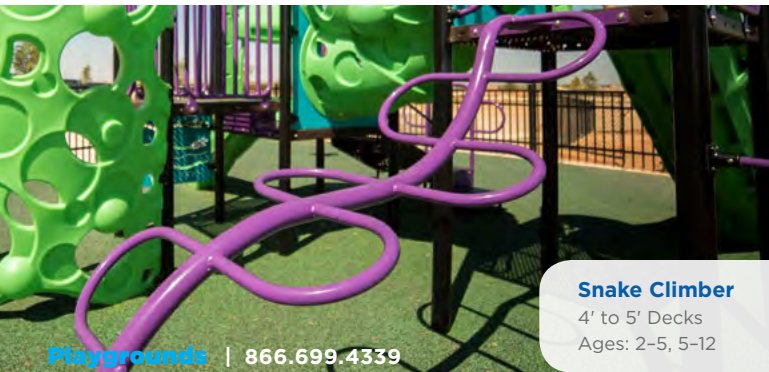

Ring Climber
3' Decks Only
Ages: 2-5, 5-12

Bubble Ladder
4', 6', 8' Decks
Ages: 2-5, 5-12

Coil Climber
3' to 8' Decks
Ages: 2-5, 5-12

Snake Climber
4' to 5' Decks
Ages: 2-5, 5-12

NEW!
Delta Arch Climber
3' to 5' Decks
Ages: 5-12

Loop Climber
3' and 4' Decks Only
Ages: 2-5, 5-12

Clover Climber
2' to 8' Decks
Ages: 2-5, 5-12

Vertical Ladder
2' to 8' Decks
Ages: 2-5, 5-12

Half Moon Climber
4' and 6' Decks Only
Ages: 2-5, 5-12

Sliding Pole
2' to 6' Decks
Ages: 5-12