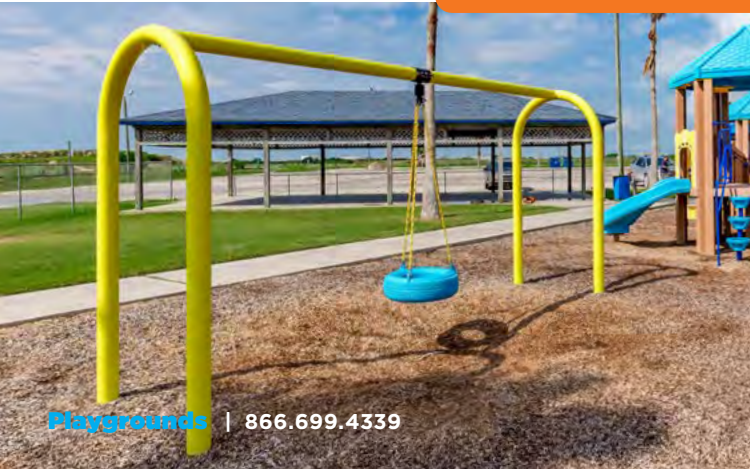

- 102** Swings
- 104** Climbers
- 108** Spinners
- 111** Motion
- 113** Balance
- 114** Overhead Ladders
- 115** Slides
- 116** Dramatic Play
- 119** Outdoor Games
- 120** Natural Elements
- 122** Music Play
- 125** Education
- 134** Loose Parts Play

Single Post Swing Frame

Arch Swing Frame

Arch Swing Frame

Arch Swing Frame

Swings Swing Frames

Single Post Swing Frames

Constructed from 5" diameter steel, these frames feature an 8' height and are available with or without shade.