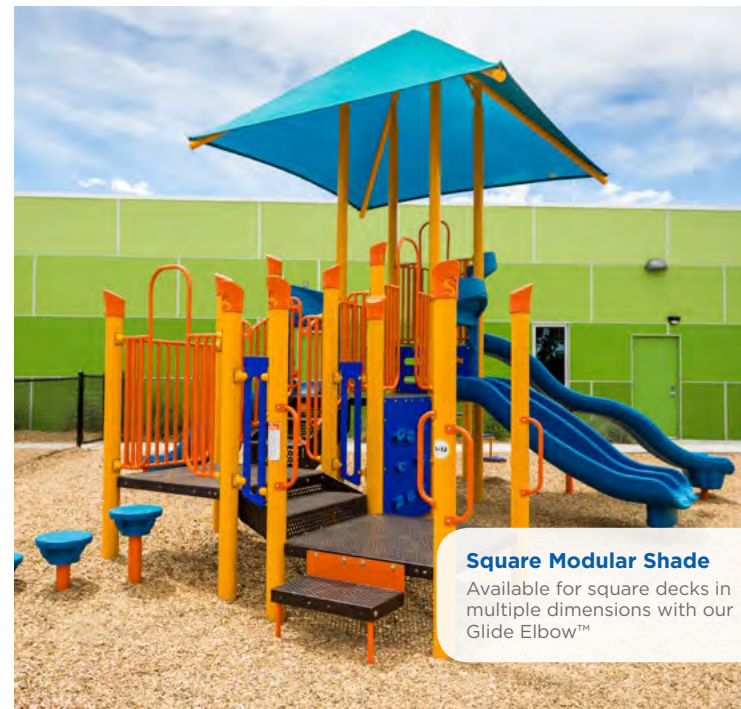

NEW!
Hexagon Pinwheel Modular Shade
Available for multiple deck shapes in various dimensions with our Glide Elbow™, patent-pending

Components Modular Shades

Square Modular Shade
Available for square decks in multiple dimensions with our Glide Elbow™