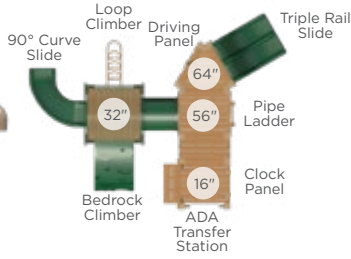

2-5 Years

NEW!
R3-10074-1 $18,873

Age Group: 2-5 Years
Capacity: 25-30
Structure Size: 22' x 16'
Use Zone: 34' x 28'
Fall Height: 3'
Timber Count: 25
ADA: Yes

R3-20426-1 $18,615

Age Group: 2-5 Years
Capacity: 20-25
Structure Size: 23' x 14'
Use Zone: 35' x 26'
Fall Height: 3'
Timber Count: 26
ADA: Yes

R3-10069 $16,869

Age Group: 2-5 Years
Capacity: 30-35
Structure Size: 24' x 21'
Use Zone: 36' x 33'
Fall Height: 5'
Timber Count: 28
ADA: Yes

R3-20436 $22,046

Age Group: 2-5 Years
Capacity: 35-40
Structure Size: 21' x 17'
Use Zone: 33' x 29'
Fall Height: 4'
Timber Count: 25
ADA: Yes

Want this without a shade?
R3-20436-4 $17,495

Recycled