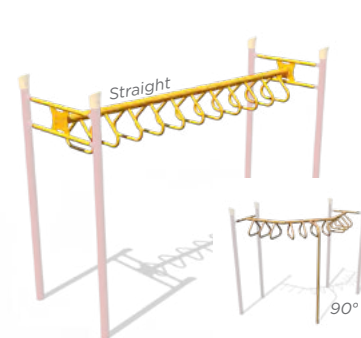

Components Overhead Events

Tri-Rung
Straight, Zig-Zag, Wavy, 90°, Arched
8' or 12' (Straight Only) Length
Ages: 5-12