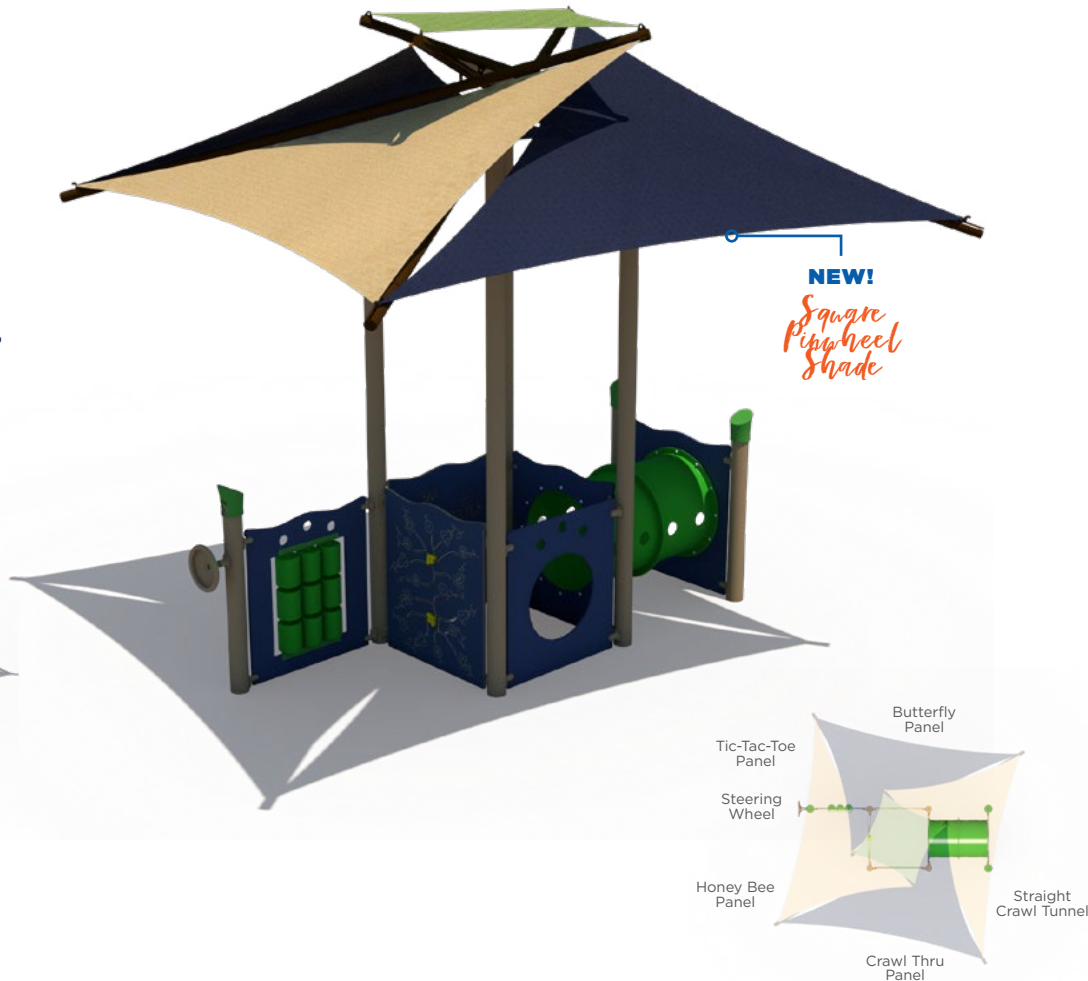

Want a 5" post?
PS5-32851 \$12,366

Want this without a shade?
PS3-32851-2 \$8,044

NEW!
PS5-70153 \$13,140

Age Group: 6-23 Months
Capacity: 10
Structure Size: 12' x 4'
Use Zone: 24' x 16'
Fall Height: 3'
Timber Count: 18
ADA: Yes

Want this without a shade?
PS5-70153-1 \$7,997

PS3-32247 \$11,304

Age Group: 6-23 Months
Capacity: 10
Structure Size: 12' x 3'
Use Zone: 24' x 15'
Fall Height: 3'
ADA: Yes

Want a 5" post?
PS5-32247 \$12,235