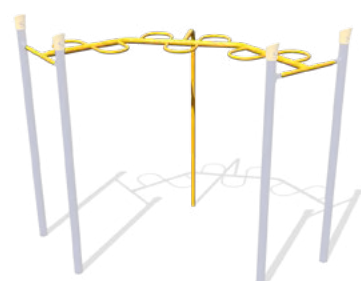

Offset Straight Rung
14' Length
Ages: 5-12

Single & Double Trapeze Ring
Straight and 90° (Single Only)
8' Length
Ages: 5-12

Single & Double Arched Trapeze Ring
12' Length
Ages: 5-12

Single & Double Parallel Bar
8' Length
Ages: 5-12