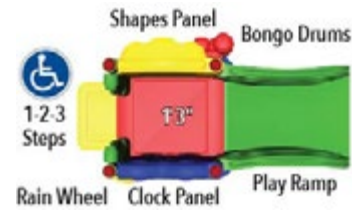

Super Sprout $2,236

Structure: DC-SS/02-08-0163
Age Group: 6-23 Months
Capacity: 6-8
Use Zone: 14' 2" x 10' 5"
Fall Height: 1' 3"
Mounting: Anchor Bolt
ADA: Yes