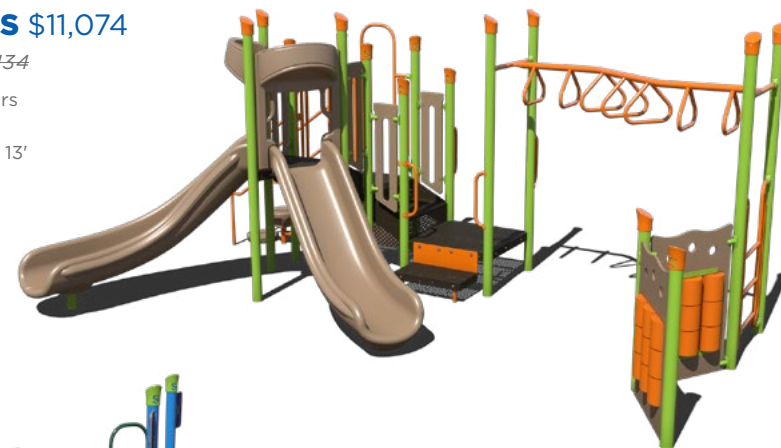

2-12 Years

PS3-34024-1S $11,074

REG. PRICE: $20,134

Age Group: 2-12 Years
Capacity: 28
Structure Size: 20' x 13'
Use Zone: 32' x 25'
Fall Height: 6'
Timber Count: 26
ADA: Yes